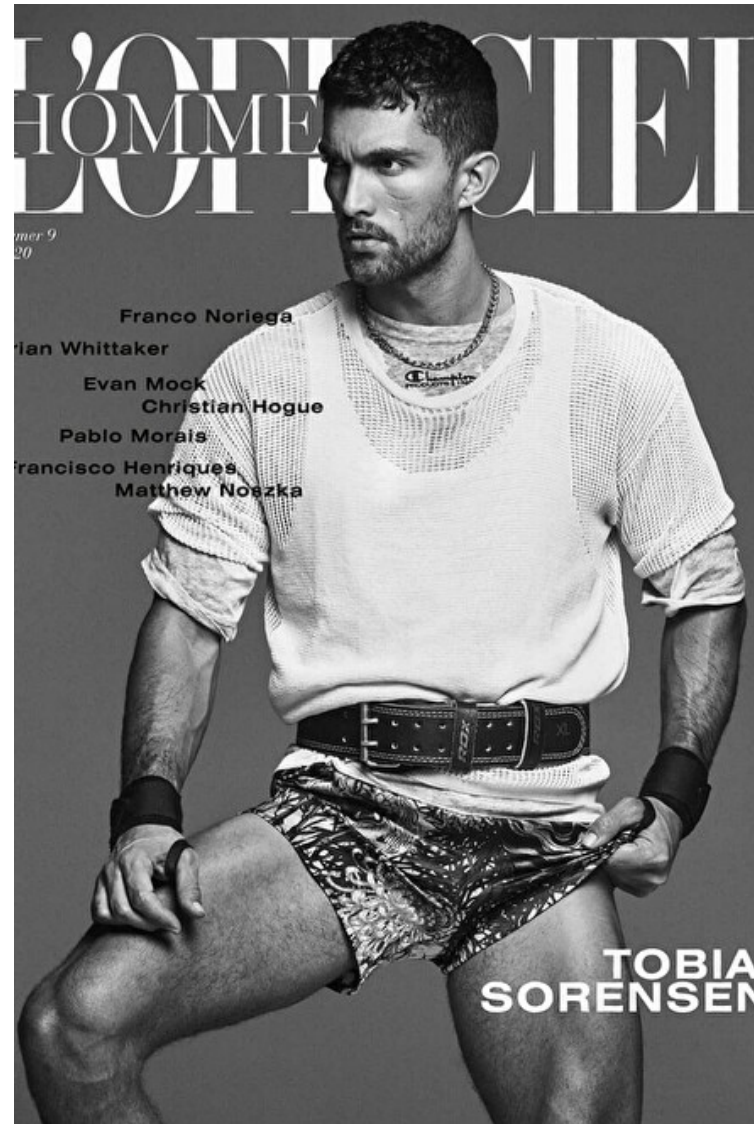

Modellink

Vasagatan 16, Goteborg, 41124, Goteborg, Sweden
Phone: 031-13 15 33 Email: info@modellink.se Website: http://modellink.se/

Tobias Sorensen

Height 187cm / 6' 1.5"

Size EU/US 50 / 20

Chest 96cm / 38"

Waist 85cm / 33.5"

Hips 95cm / 37.5"

Shoes EU/US/UK 43 / 10.5 / 9

Eyes Brown

Hair Brown