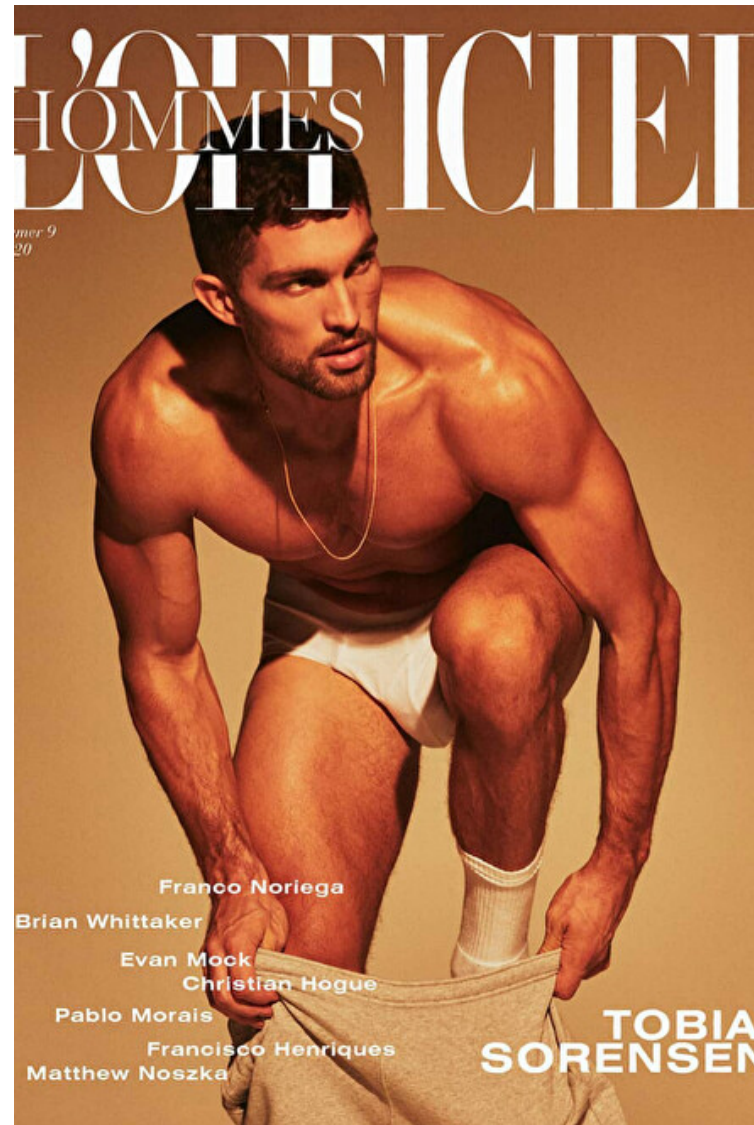

Modellink

Vasagatan 16, Goteborg, 41124, Goteborg, Sweden
Phone: 031-13 15 33 Email: info@modellink.se Website: http://modellink.se/

Tobias Sorensen

Height 187cm / 6' 1.5"

Size EU/US 50 / 20

Chest 96cm / 38"

Waist 85cm / 33.5"

Hips 95cm / 37.5"

Shoes EU/US/UK 43 / 10.5 / 9

Eyes Brown

Hair Brown