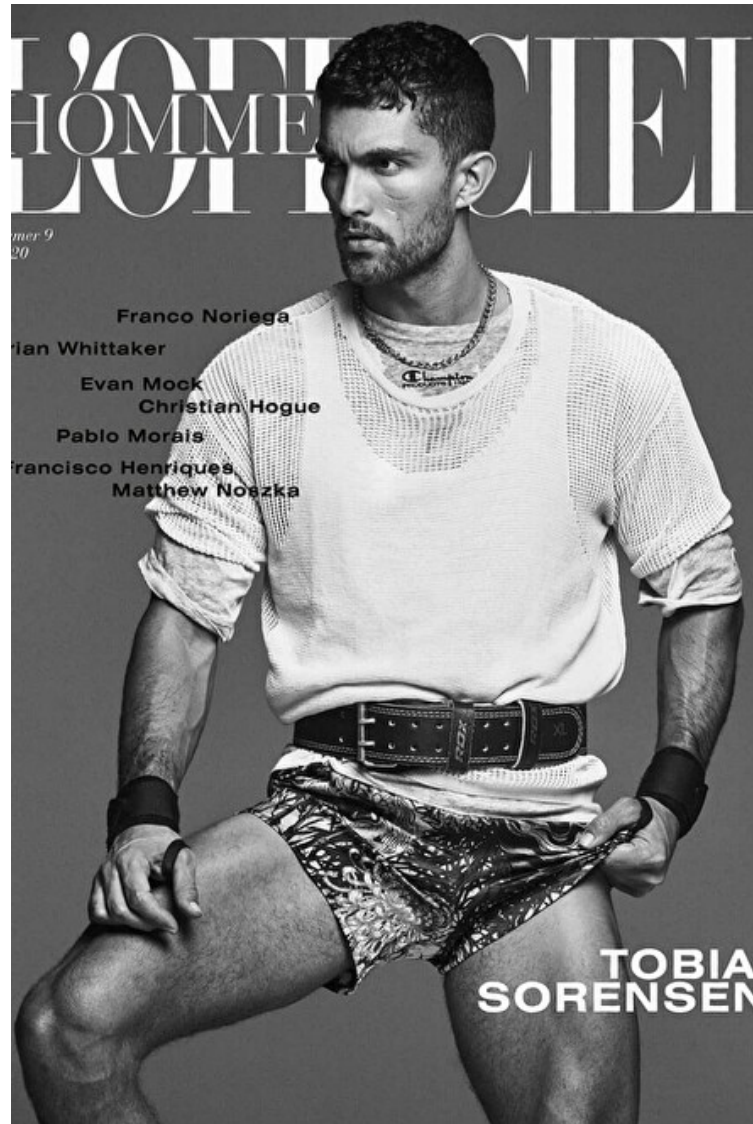

Modellink

Vasagatan 16, Goteborg, 41124, Goteborg, Sweden
Phone: 031-13 15 33 Email: info@modellink.se Website: http://modellink.se/

Tobias Sorensen

Height 187cm / 6' 1.5"

Size EU/US 50 / 20

Chest 96cm / 38"

Waist 85cm / 33.5"

Hips 95cm / 37.5"

Shoes EU/US/UK 43 / 10.5 / 9

Eyes Brown

Hair Brown