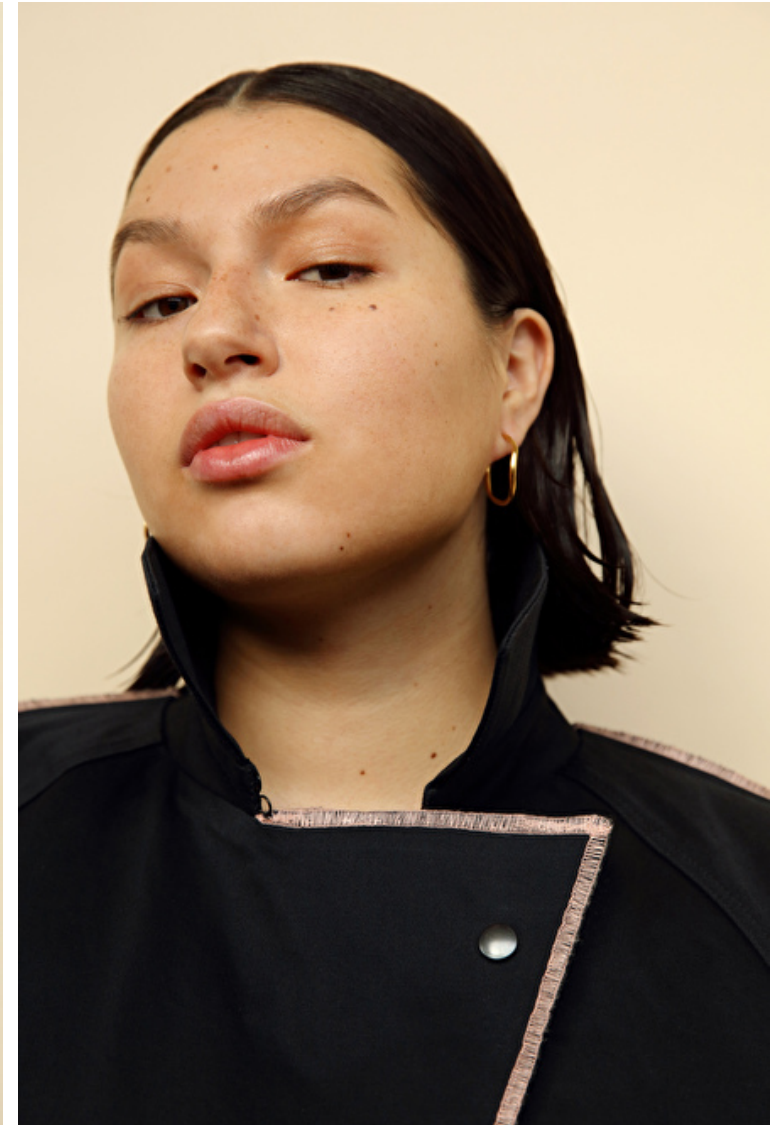

Modellink

Vasagatan 16, Goteborg, 41124, Goteborg, Sweden
Phone: 031-13 15 33 **Email:** info@modellink.se **Website:** http://modellink.se/

Trilce Teivainen

Height 177cm / 5' 9.5"

Bust 100cm / 39.5"

Waist 82cm / 32.5"

Hips 110cm / 43.5"

Shoes EU/US/UK 40 / 9 / 7

Eyes Brown

Hair Dark brown

Cup B