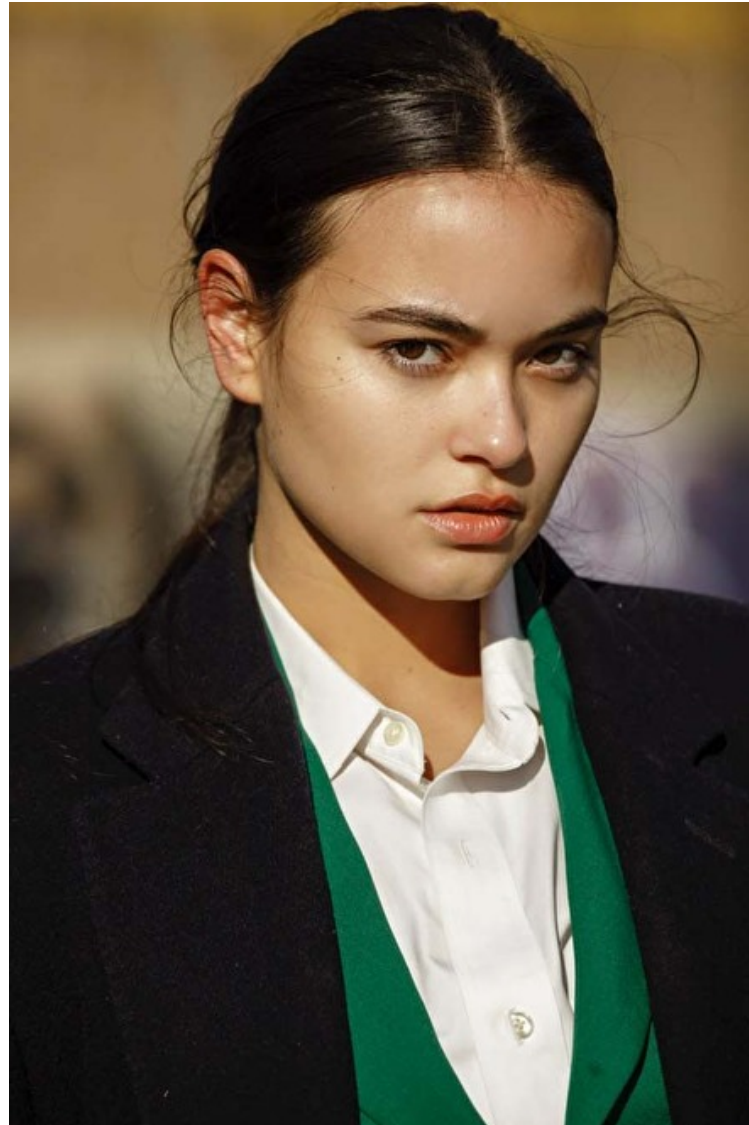

Veronica Siblesz

Height 178cm / 5' 10.0"

Bust 90cm / 35.5"

Waist 64cm / 25"

Hips 104cm / 41"

Shoes EU/US/UK 39 / 8 / 6

Eyes Brown

Hair Brown