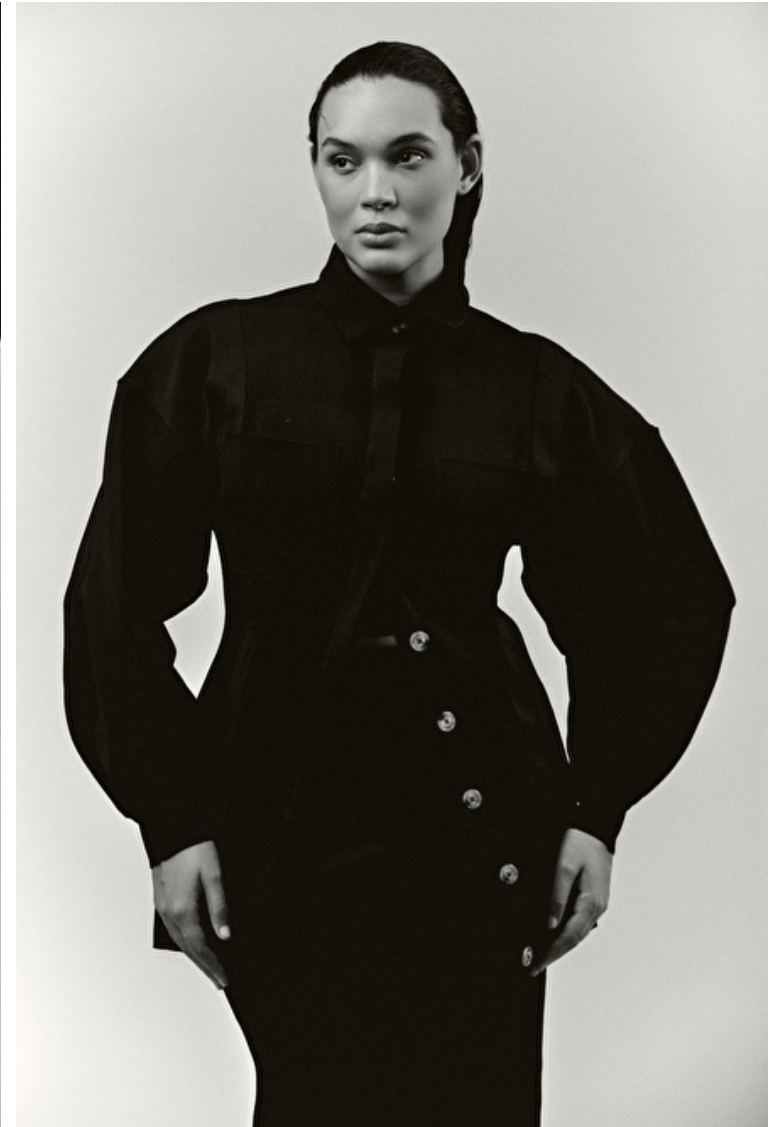

Modellink

Vasagatan 16, Goteborg, 41124, Goteborg, Sweden
Phone: 031-13 15 33 **Email:** info@modellink.se **Website:** http://modellink.se/

Victoria Aguiar

Height 175cm / 5' 9.0"

Bust 101cm / 40"

Waist 82cm / 32.5"

Hips 111cm / 43.5"

Shoes EU/US/UK 39 / 8 / 6

Eyes Brown

Hair Brown

Cup C