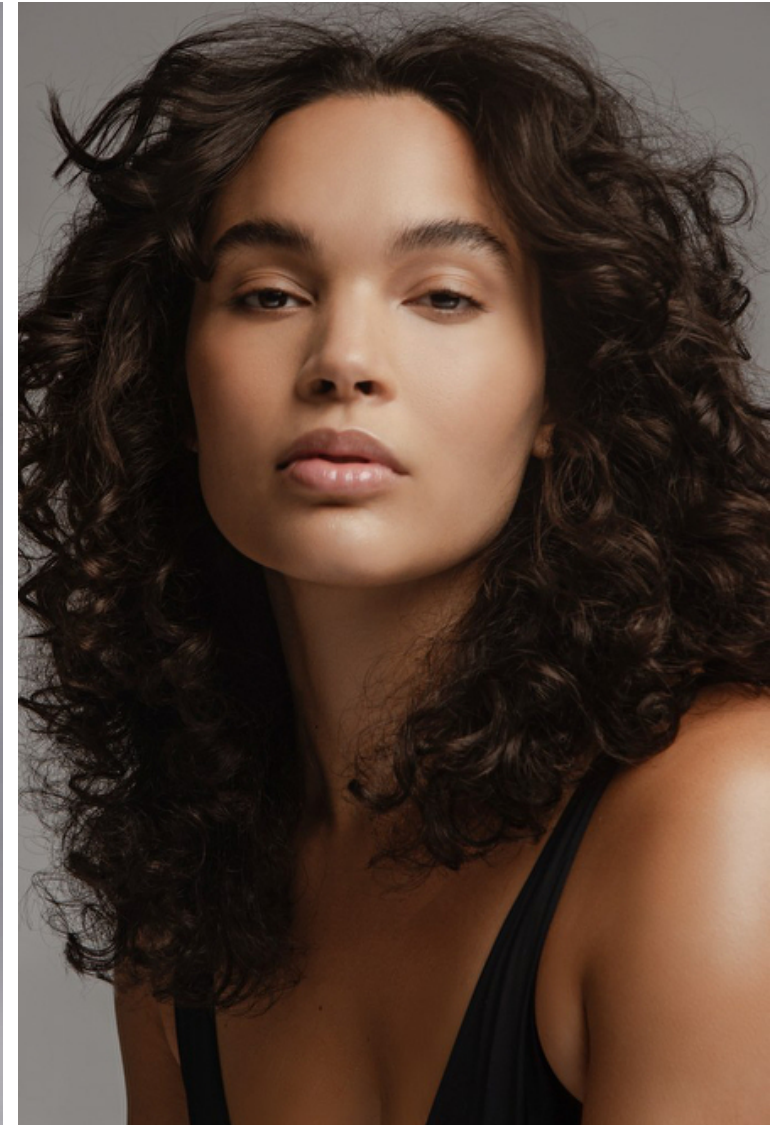

Modellink

Vasagatan 16, Goteborg, 41124, Goteborg, Sweden
Phone: 031-13 15 33 **Email:** info@modellink.se **Website:** <http://modellink.se/>

Victoria Aguiar

Height 175cm / 5' 9.0"

Bust 101cm / 40"

Waist 82cm / 32.5"

Hips 111cm / 43.5"

Shoes EU/US/UK 39 / 8 / 6

Eyes Brown

Hair Brown

Cup C