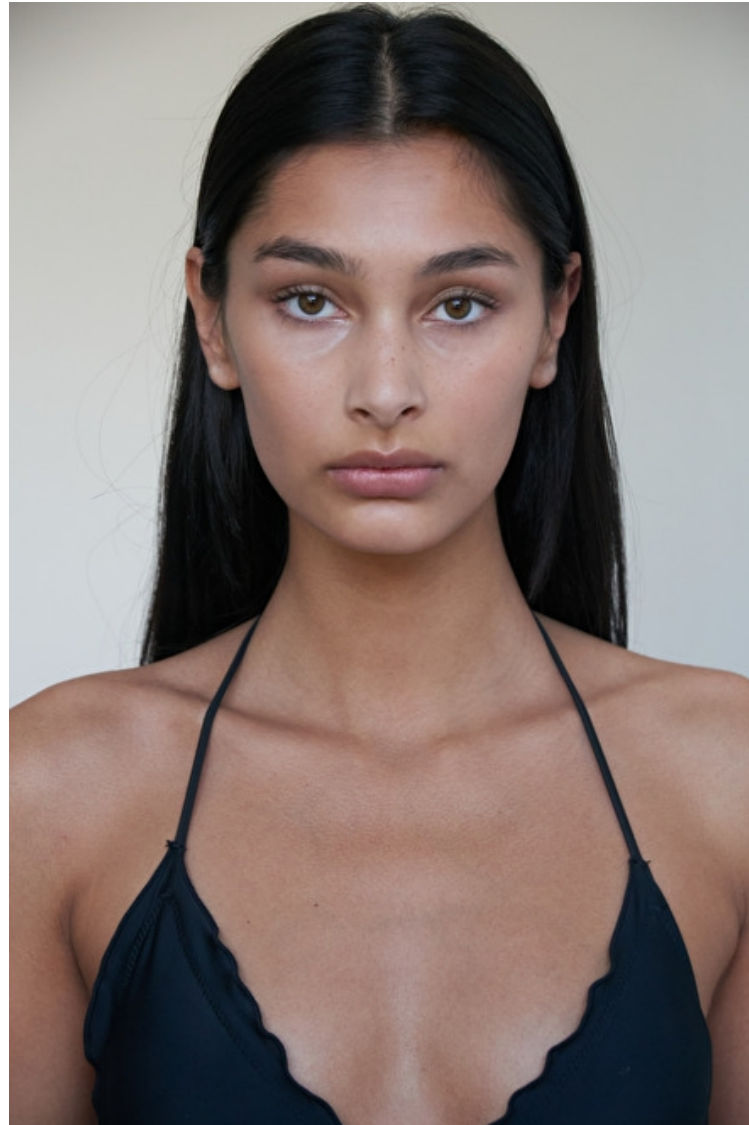

Vilma

Height 175cm / 5' 9.0"

Bust 80cm / 31.5"

Waist 63cm / 25"

Hips 93cm / 36.5"

Shoes EU/US/UK 39.5 / 8.5 / 6

Eyes Green brown

Hair Brown

Cup A