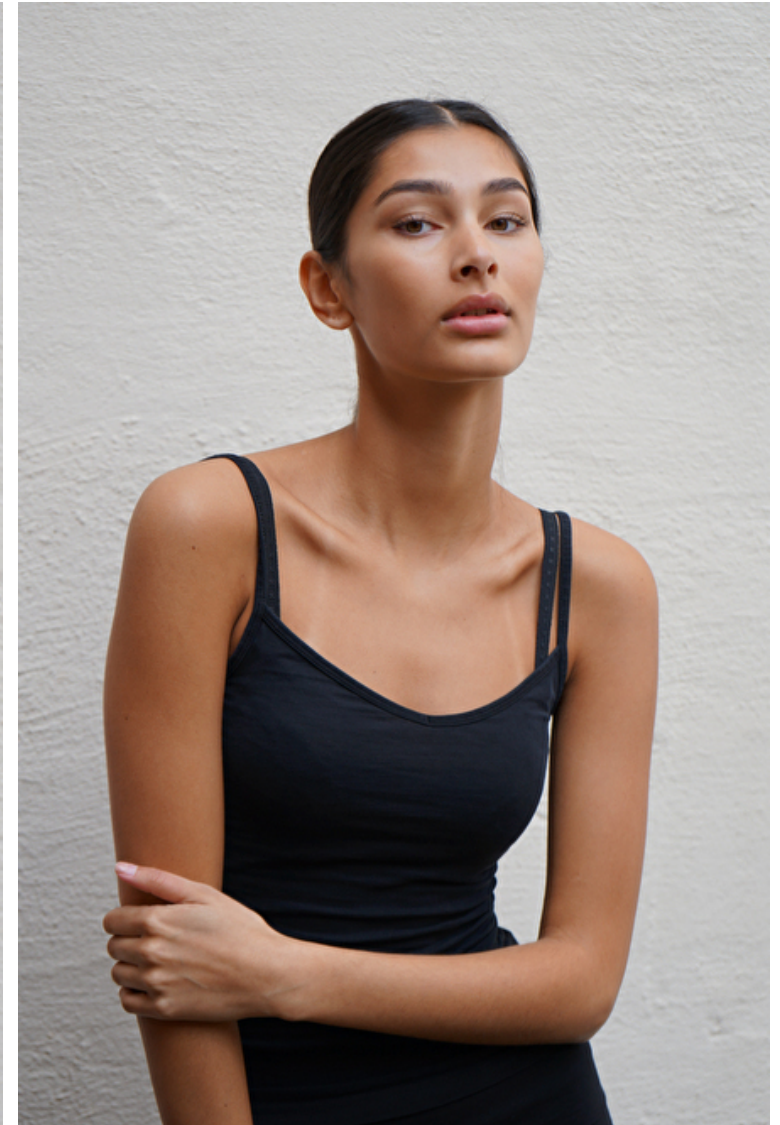

Modellink

Vasagatan 16, Goteborg, 41124, Goteborg, Sweden
Phone: 031-13 15 33 **Email:** info@modellink.se **Website:** <http://modellink.se/>

Vilma O

Height 175cm / 5' 9.0"

Bust 77cm / 30.5"

Waist 60cm / 23.5"

Hips 90cm / 35.5"

Shoes EU/US/UK 39.5 / 8.5 / 6

Eyes Green brown

Hair Brown

Cup A