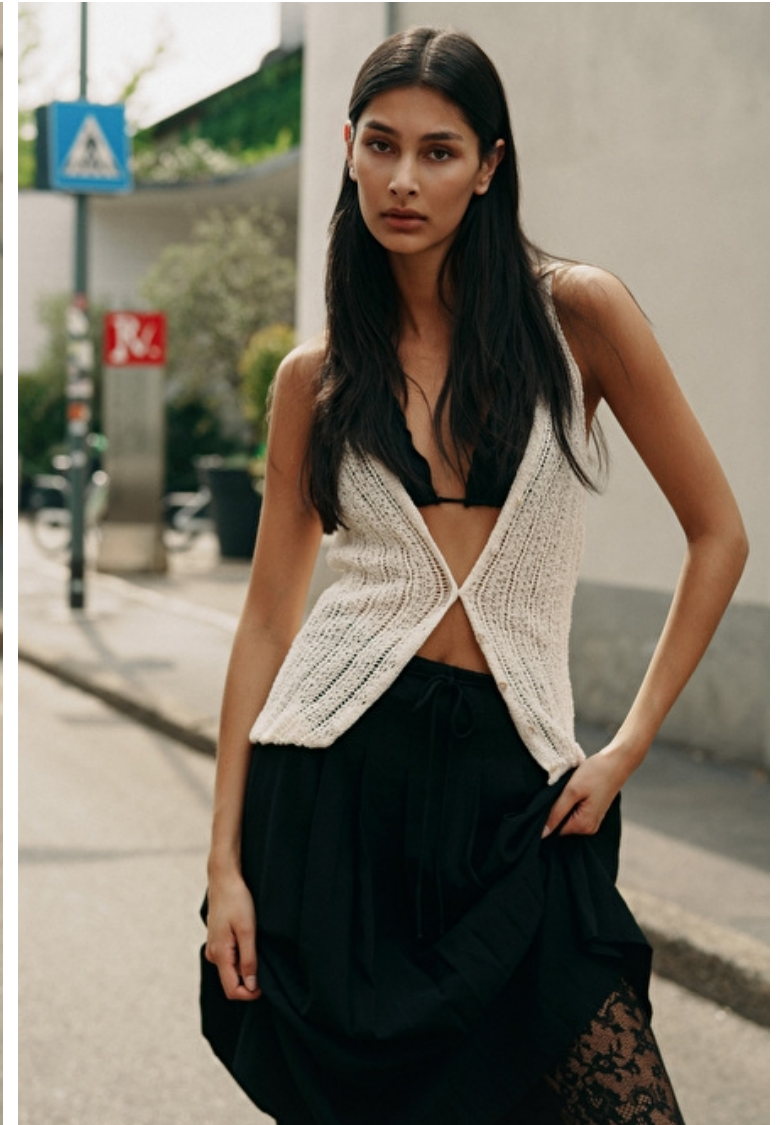

Vilma

Height 175cm / 5' 9.0"

Bust 80cm / 31.5"

Waist 63cm / 25"

Hips 93cm / 36.5"

Shoes EU/US/UK 39.5 / 8.5 / 6

Eyes Green brown

Hair Brown

Cup A