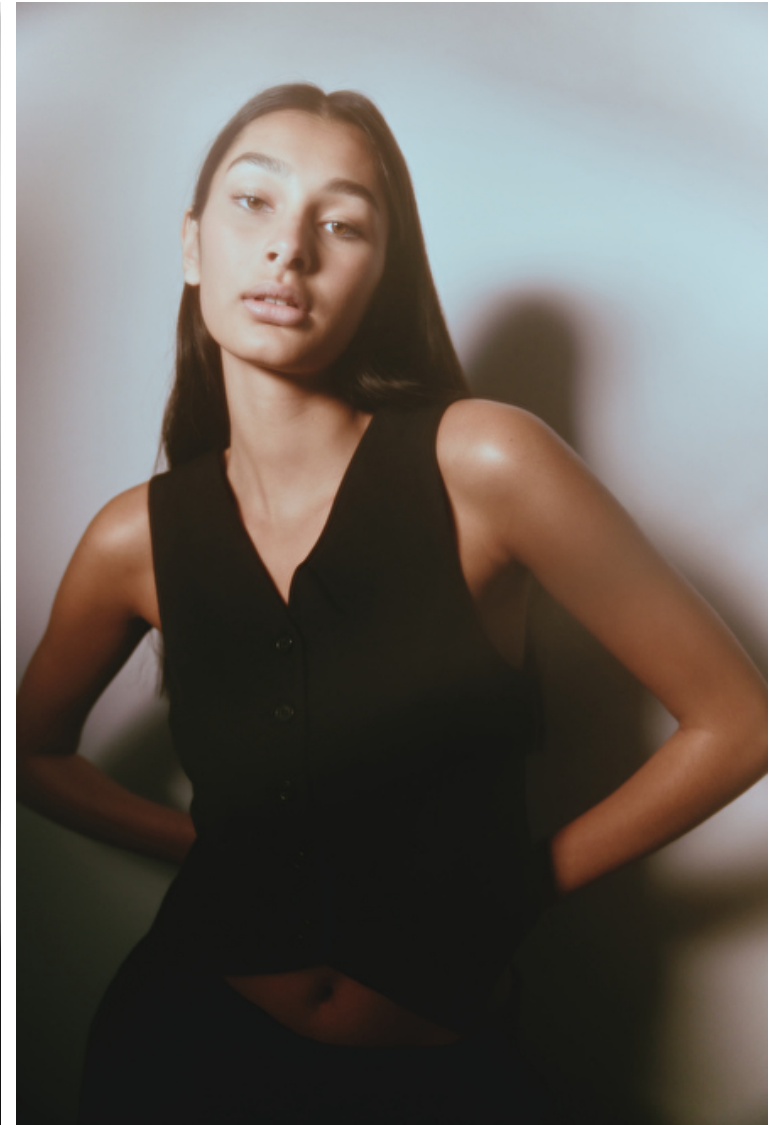

Modellink

Vasagatan 16, Goteborg, 41124, Goteborg, Sweden
Phone: 031-13 15 33 **Email:** info@modellink.se **Website:** <http://modellink.se/>

Vilma O

Height 175cm / 5' 9.0"

Bust 77cm / 30.5"

Waist 60cm / 23.5"

Hips 90cm / 35.5"

Shoes EU/US/UK 39.5 / 8.5 / 6

Eyes Green brown

Hair Brown

Cup A