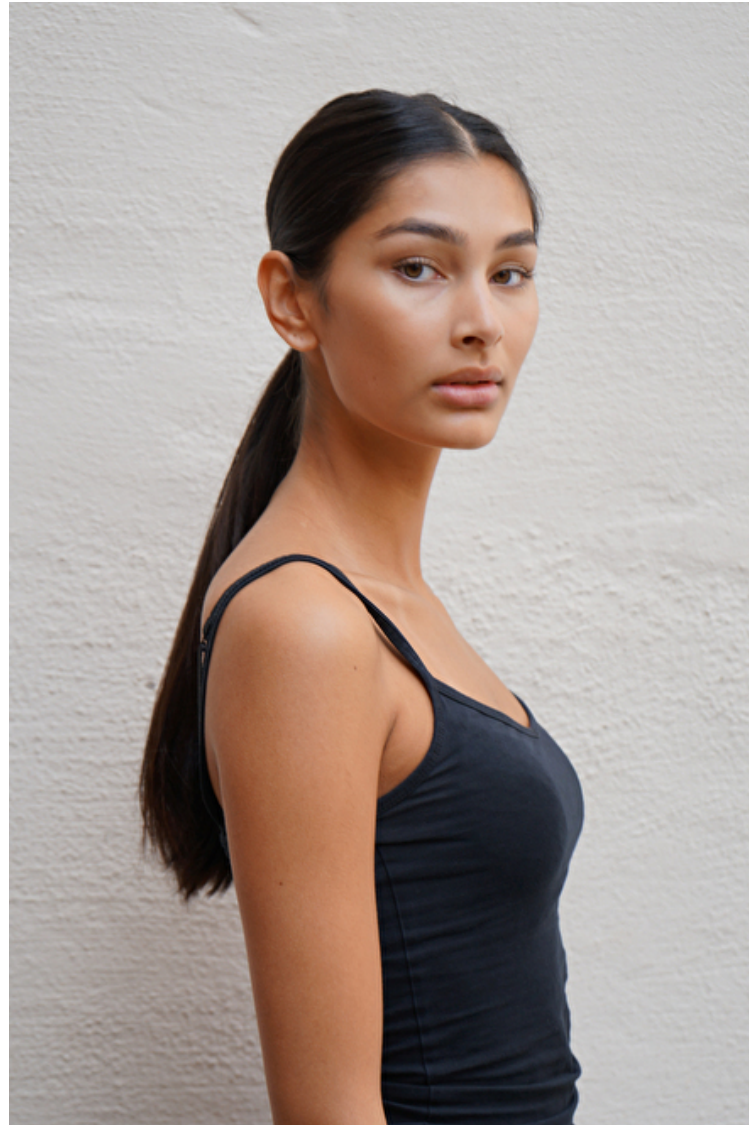

Modellink

Vasagatan 16, Goteborg, 41124, Goteborg, Sweden
Phone: 031-13 15 33 **Email:** info@modellink.se **Website:** <http://modellink.se/>

Vilma O

Height 175cm / 5' 9.0"

Bust 77cm / 30.5"

Waist 60cm / 23.5"

Hips 90cm / 35.5"

Shoes EU/US/UK 39.5 / 8.5 / 6

Eyes Green brown

Hair Brown

Cup A