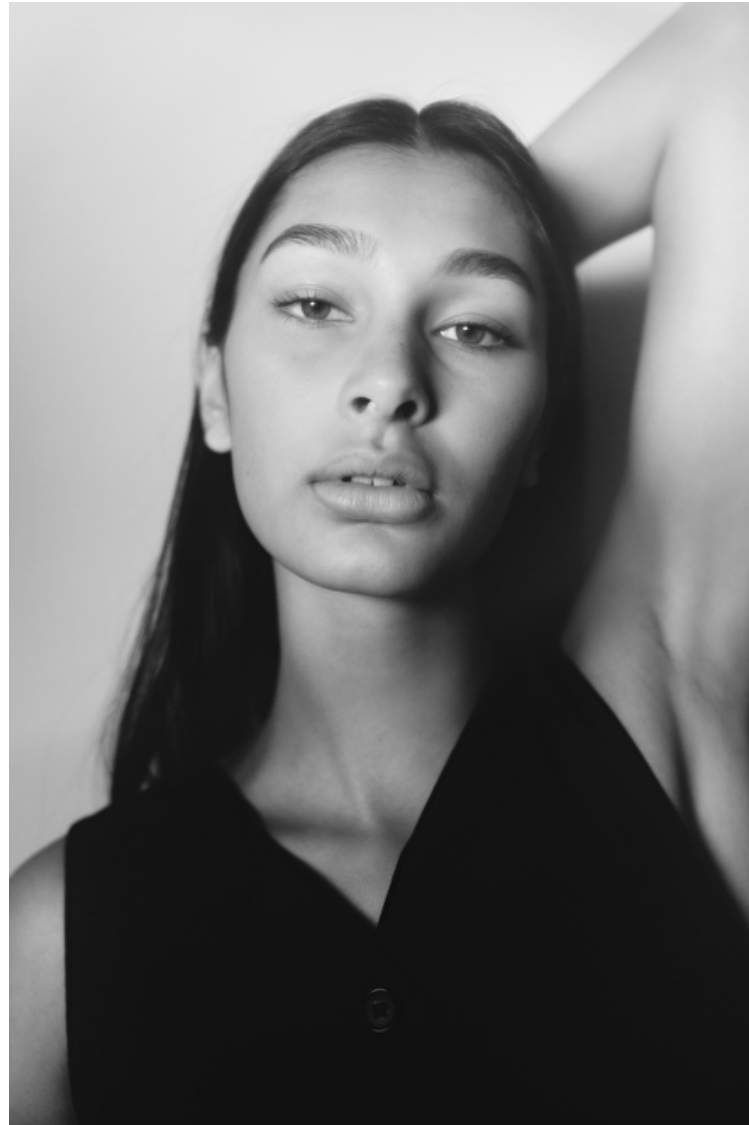

Modellink

Vasagatan 16, Goteborg, 41124, Goteborg, Sweden
Phone: 031-13 15 33 **Email:** info@modellink.se **Website:** <http://modellink.se/>

Vilma O

Height 175cm / 5' 9.0"

Bust 77cm / 30.5"

Waist 60cm / 23.5"

Hips 90cm / 35.5"

Shoes EU/US/UK 39.5 / 8.5 / 6

Eyes Green brown

Hair Brown

Cup A