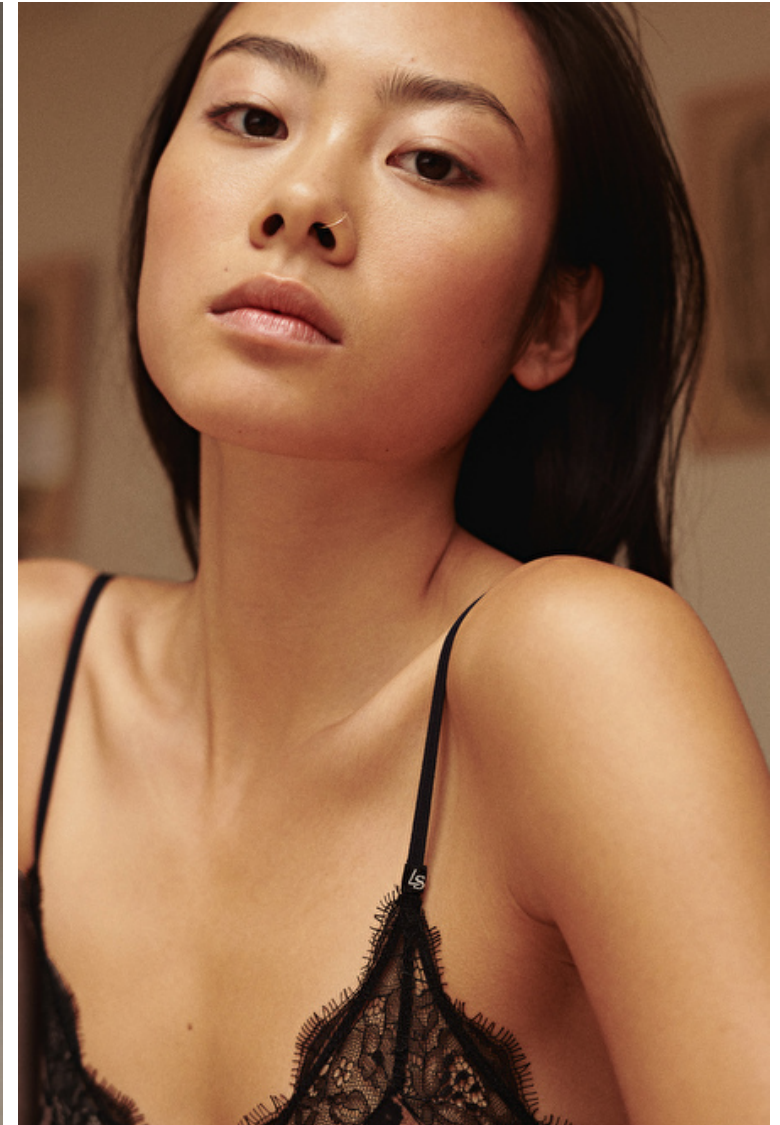

Xin Yu

Height 174cm / 5' 8.5"

Bust 84cm / 33"

Waist 62cm / 24.5"

Hips 90cm / 35.5"

Shoes EU/US/UK 39 / 8 / 6

Eyes Black

Hair Brown