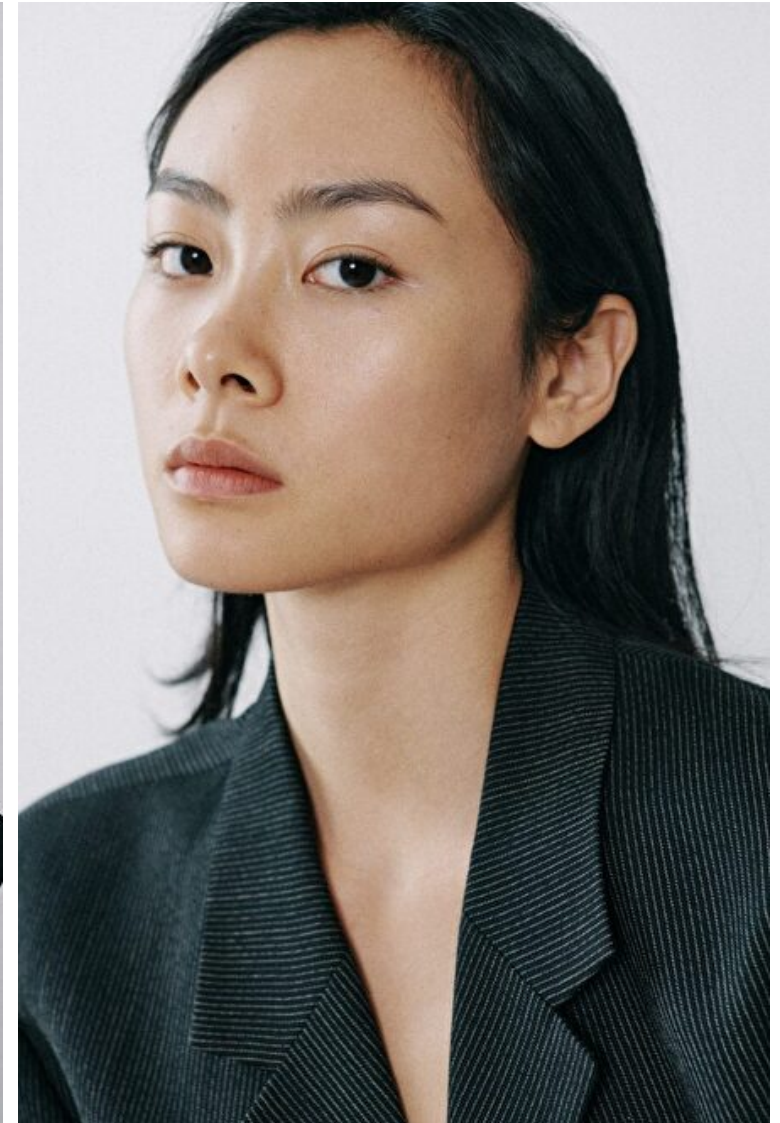

Modellink

Vasagatan 16, Goteborg, 41124, Goteborg, Sweden
Phone: 031-13 15 33 **Email:** info@modellink.se **Website:** http://modellink.se/

Xin Yu

Height 174cm / 5' 8.5"

Bust 84cm / 33"

Waist 62cm / 24.5"

Hips 90cm / 35.5"

Shoes EU/US/UK 39 / 8 / 6

Eyes Black

Hair Brown