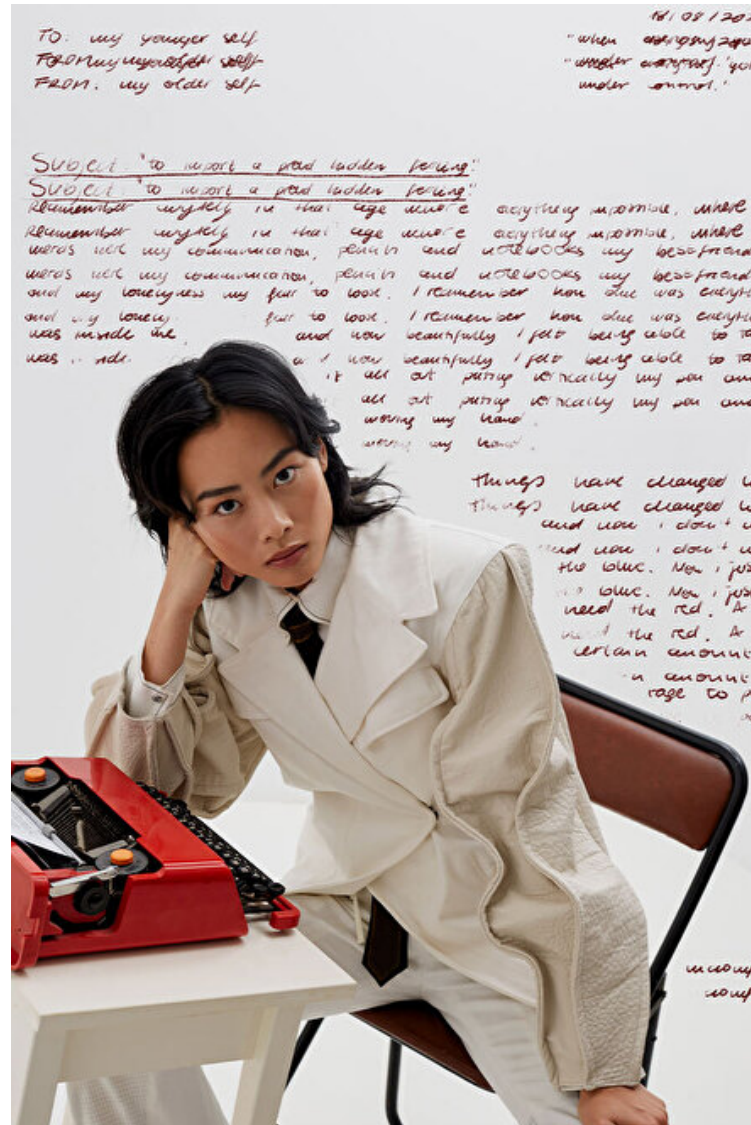

Bust 84cm / 33"

Waist 62cm / 24.5"

Hips 90cm / 35.5"

Shoes EU/US/UK 39 / 8 / 6

Eyes Black

Hair Brown

Modellink

Vasagatan 16, Goteborg, 41124, Goteborg, Sweden
Phone: 031-13 15 33 **Email:** info@modellink.se **Website:** <http://modellink.se/>