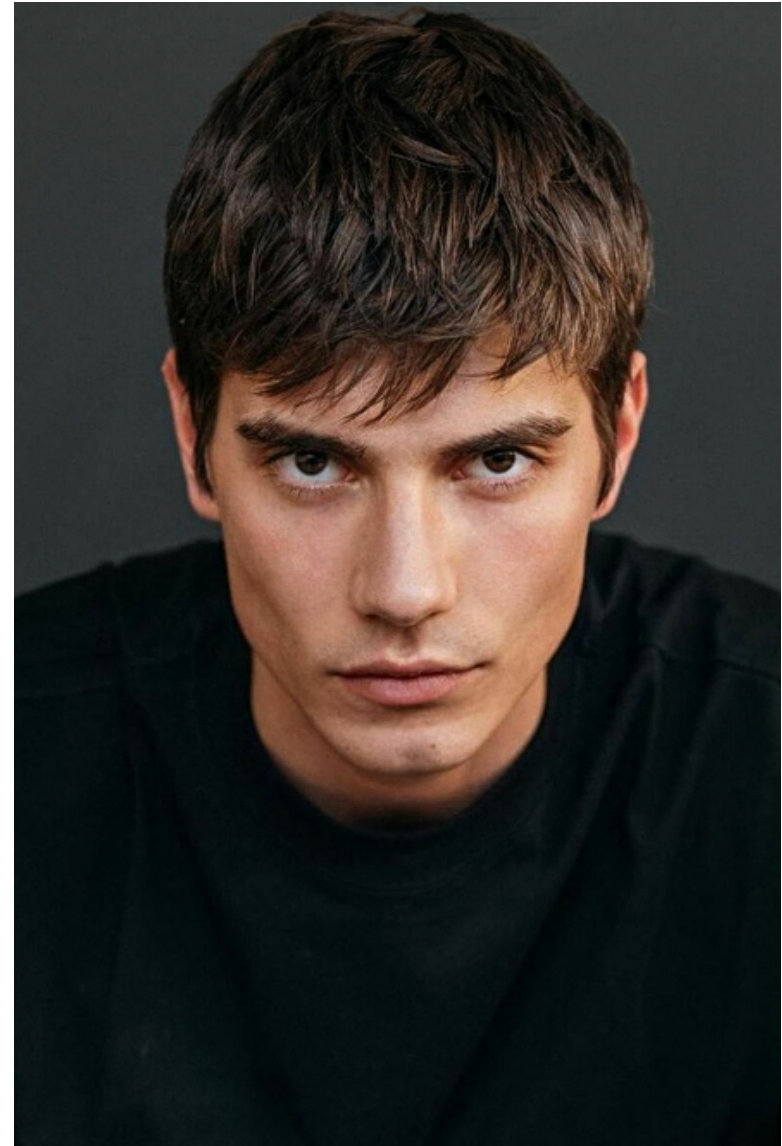

## Yannis GLOUHTCHEV

Height 189cm / 6' 2.5"

Chest 96cm / 38"

Waist 80cm / 31.5"

Hips 95cm / 37.5"

Shoes EU/US/UK 43 / 10.5 / 9

Eyes Brown

Hair Light brown

Yannis  
GLOUHTCHEV

Height 189cm / 6' 2.5"

Chest 96cm / 38"

Waist 80cm / 31.5"

Hips 95cm / 37.5"

Shoes EU/US/UK 43 / 10.5 / 9

Eyes Brown

Hair Light brown