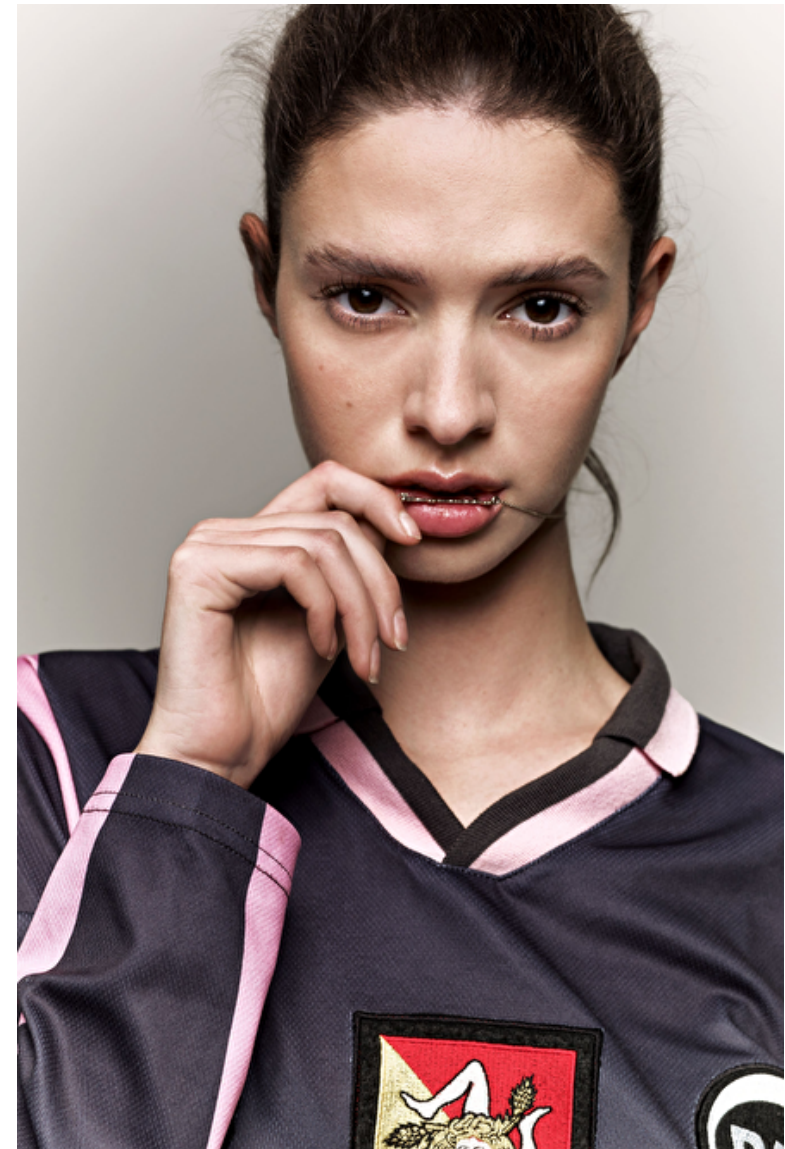

Modellink

Vasagatan 16, Goteborg, 41124, Goteborg, Sweden
Phone: 031-13 15 33 **Email:** info@modellink.se **Website:** http://modellink.se/

Yasmina Azhoum

Height 179cm / 5' 10.5"

Bust 85cm / 33.5"

Waist 60cm / 23.5"

Hips 90cm / 35.5"

Shoes EU/US/UK 39 / 8 / 6

Eyes Brown

Hair Brown

Cup C