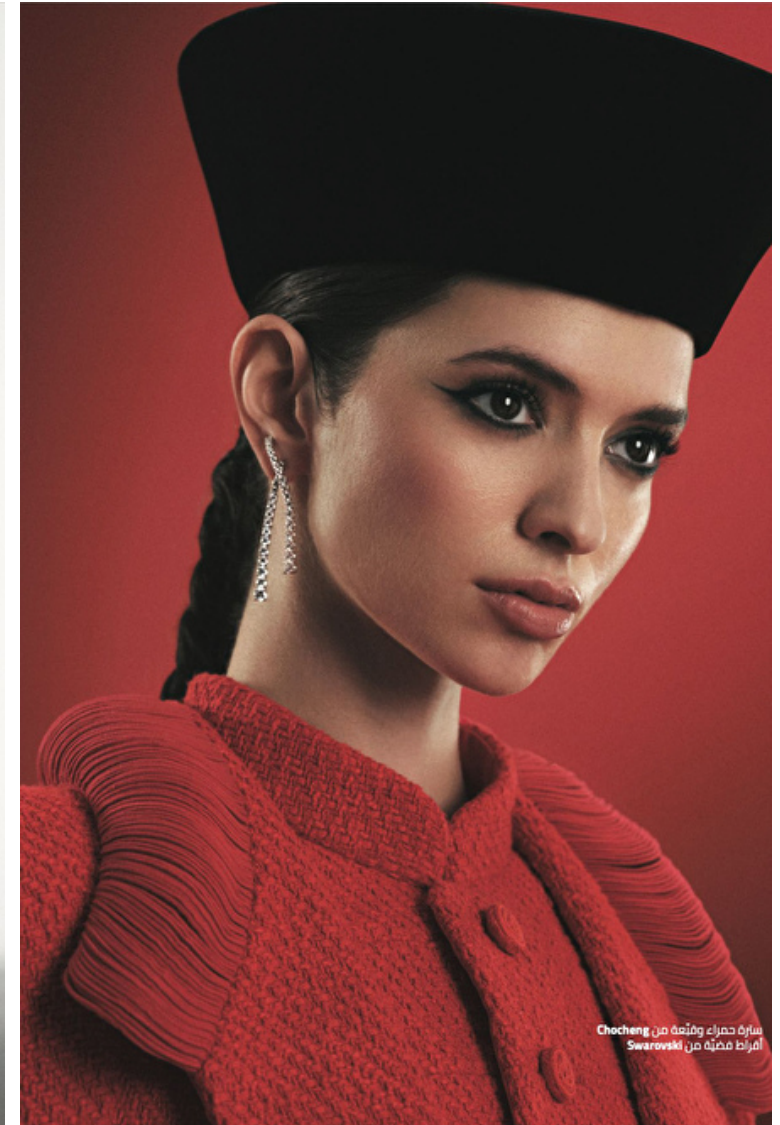

Height 179cm / 5' 10.5"

Bust 85cm / 33.5"

Waist 60cm / 23.5"

Hips 90cm / 35.5"

Shoes EU/US/UK 39 / 8 / 6

Eyes Brown

Hair Brown

Cup C