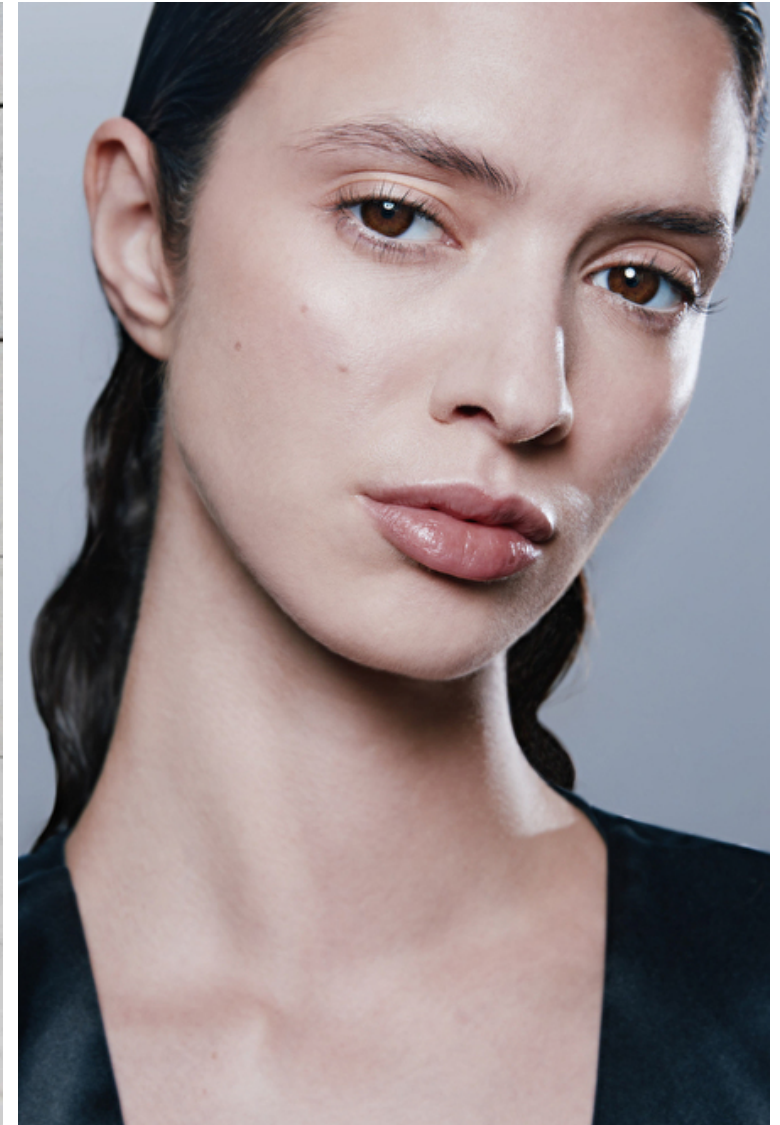

Modellink

Vasagatan 16, Goteborg, 41124, Goteborg, Sweden
Phone: 031-13 15 33 **Email:** info@modellink.se **Website:** <http://modellink.se/>

Yasmina Azhoum

Height 179cm / 5' 10.5"

Bust 85cm / 33.5"

Waist 60cm / 23.5"

Hips 90cm / 35.5"

Shoes EU/US/UK 39 / 8 / 6

Eyes Brown

Hair Brown

Cup C