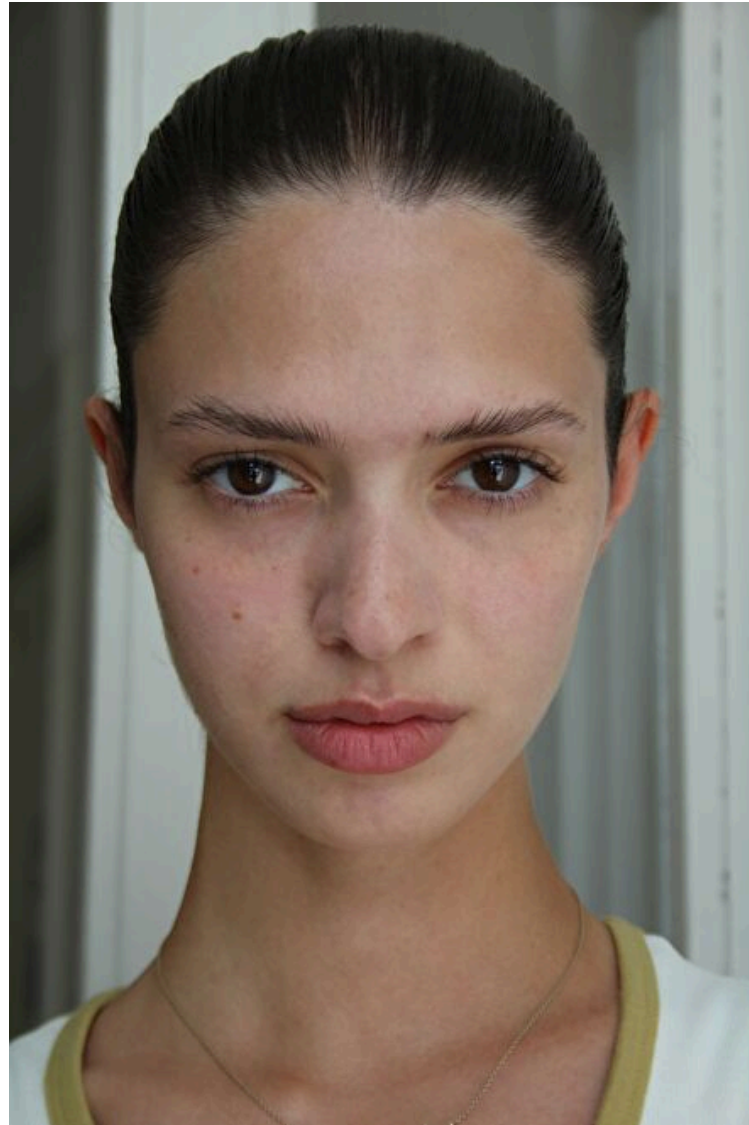

Modellink

Vasagatan 16, Goteborg, 41124, Goteborg, Sweden
Phone: 031-13 15 33 **Email:** info@modellink.se **Website:** http://modellink.se/

Yasmina Azhoum

Height 179cm / 5' 10.5"

Bust 85cm / 33.5"

Waist 60cm / 23.5"

Hips 90cm / 35.5"

Shoes EU/US/UK 39 / 8 / 6

Eyes Brown

Hair Brown

Cup C