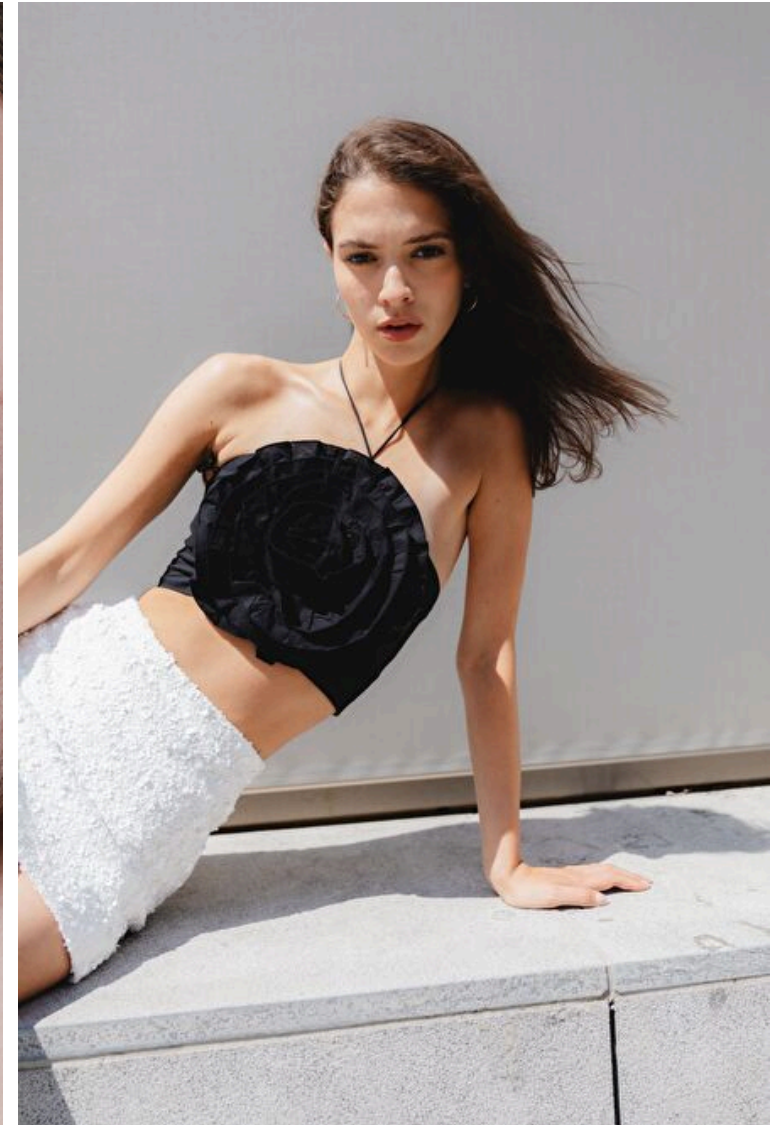

Modellink

Vasagatan 16, Goteborg, 41124, Goteborg, Sweden
Phone: 031-13 15 33 **Email:** info@modellink.se **Website:** http://modellink.se/

Yasmina Azhoum

Height 179cm / 5' 10.5"

Bust 85cm / 33.5"

Waist 60cm / 23.5"

Hips 90cm / 35.5"

Shoes EU/US/UK 39 / 8 / 6

Eyes Brown

Hair Brown

Cup C