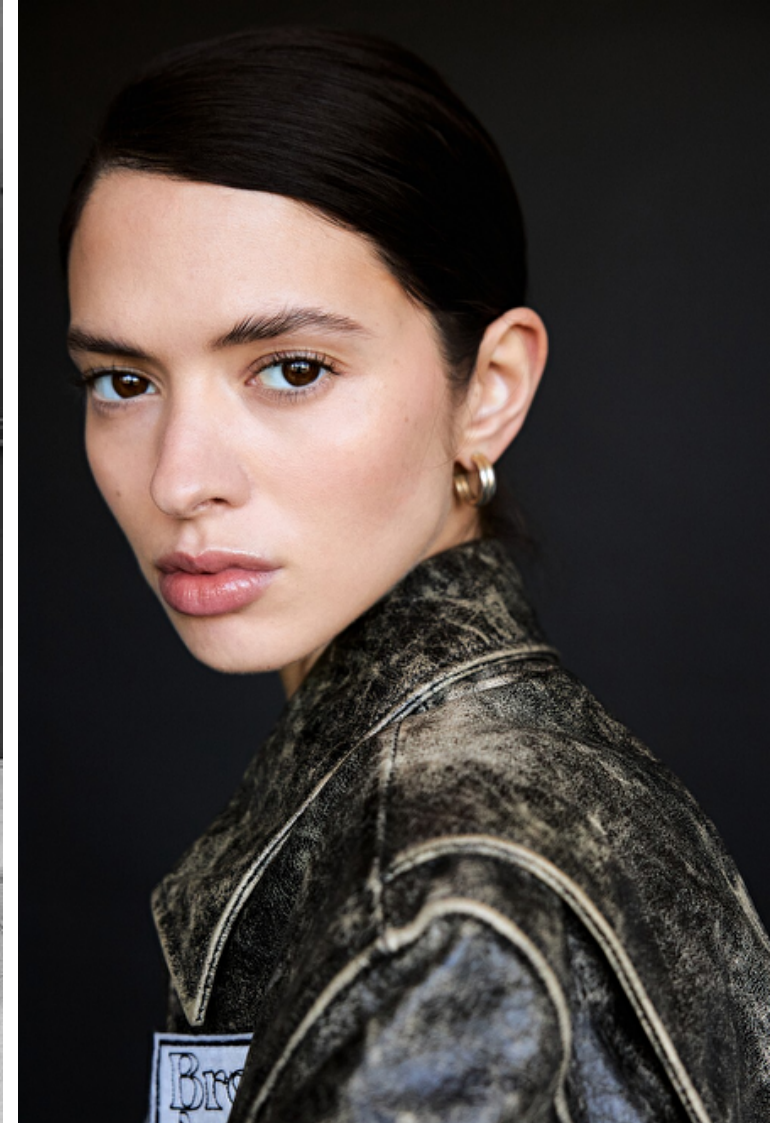

Modellink

Vasagatan 16, Goteborg, 41124, Goteborg, Sweden
Phone: 031-13 15 33 **Email:** info@modellink.se **Website:** http://modellink.se/

Yasmina Azhoum

Height 179cm / 5' 10.5"

Bust 85cm / 33.5"

Waist 60cm / 23.5"

Hips 90cm / 35.5"

Shoes EU/US/UK 39 / 8 / 6

Eyes Brown

Hair Brown

Cup C