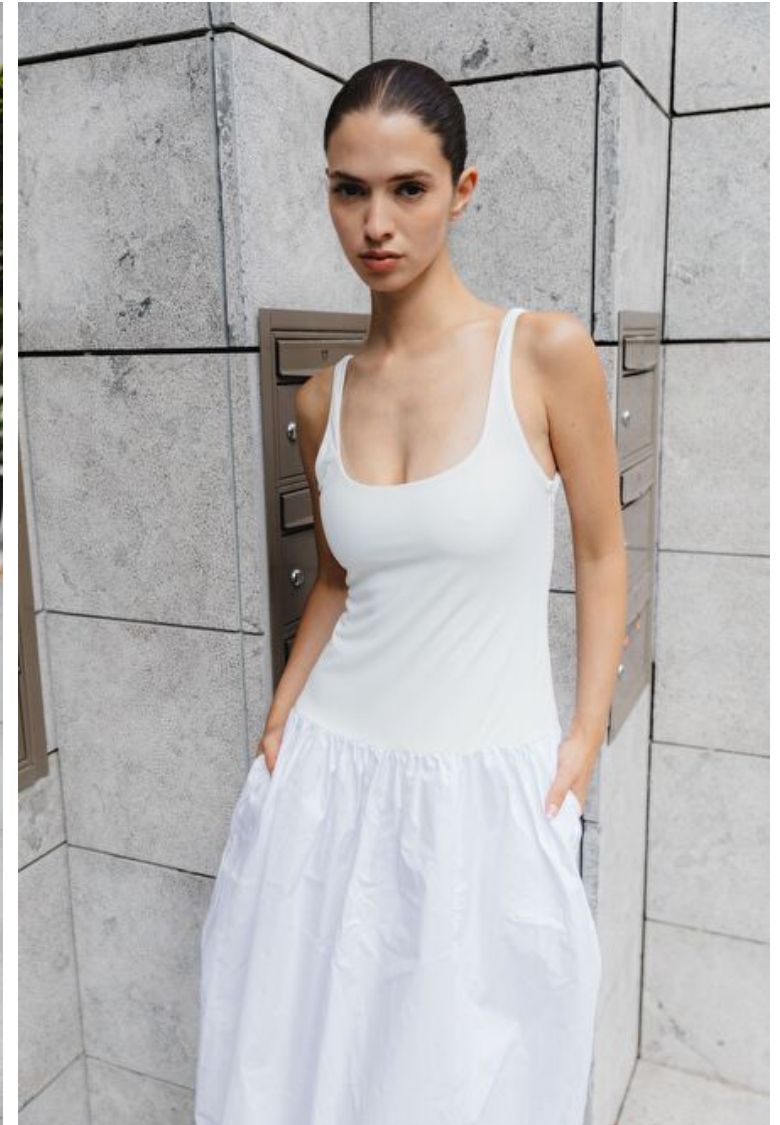

Yasmina Azhoum

Height 179cm / 5' 10.5"

Bust 85cm / 33.5"

Waist 60cm / 23.5"

Hips 90cm / 35.5"

Shoes EU/US/UK 39 / 8 / 6

Eyes Brown

Hair Brown

Cup C