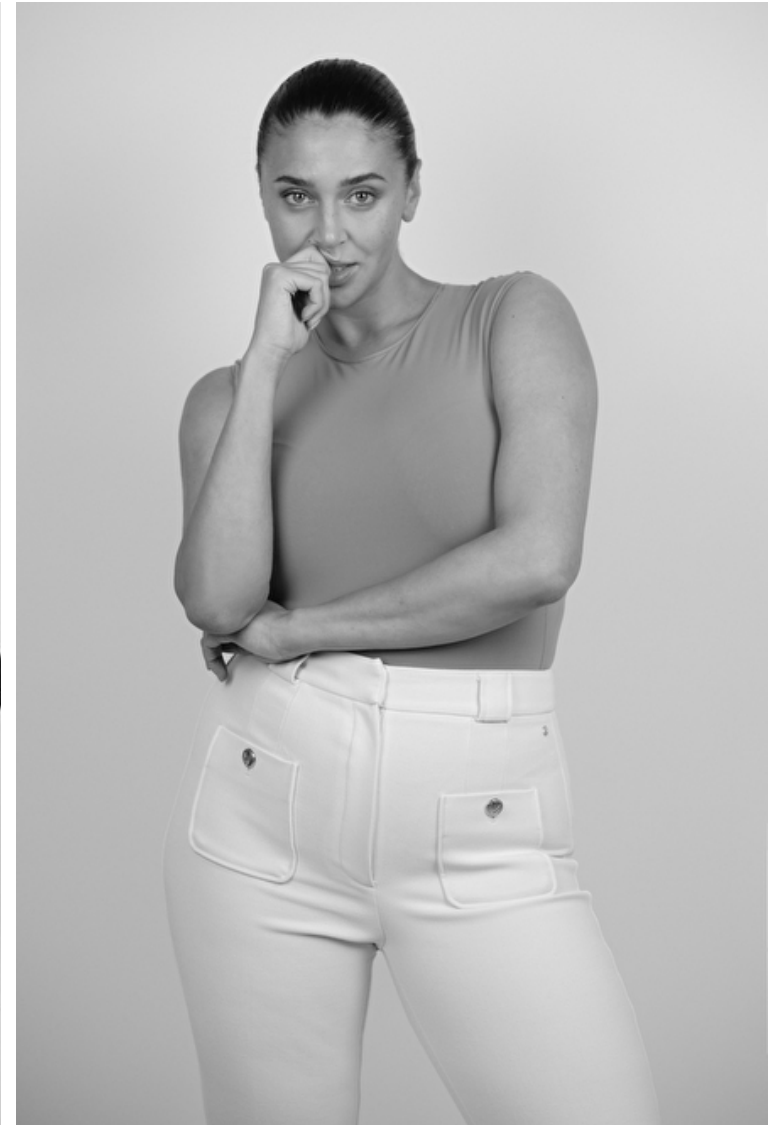

Modellink

Vasagatan 16, Goteborg, 41124, Goteborg, Sweden
Phone: 031-13 15 33 **Email:** info@modellink.se **Website:** http://modellink.se/

Yoelle Smith

Height 178cm / 5' 10.0"

Bust 104cm / 41"

Waist 84cm / 33"

Hips 114cm / 45"

Shoes EU/US/UK 41 / 9.5 / 8

Eyes Blue green

Hair Brown

Cup E