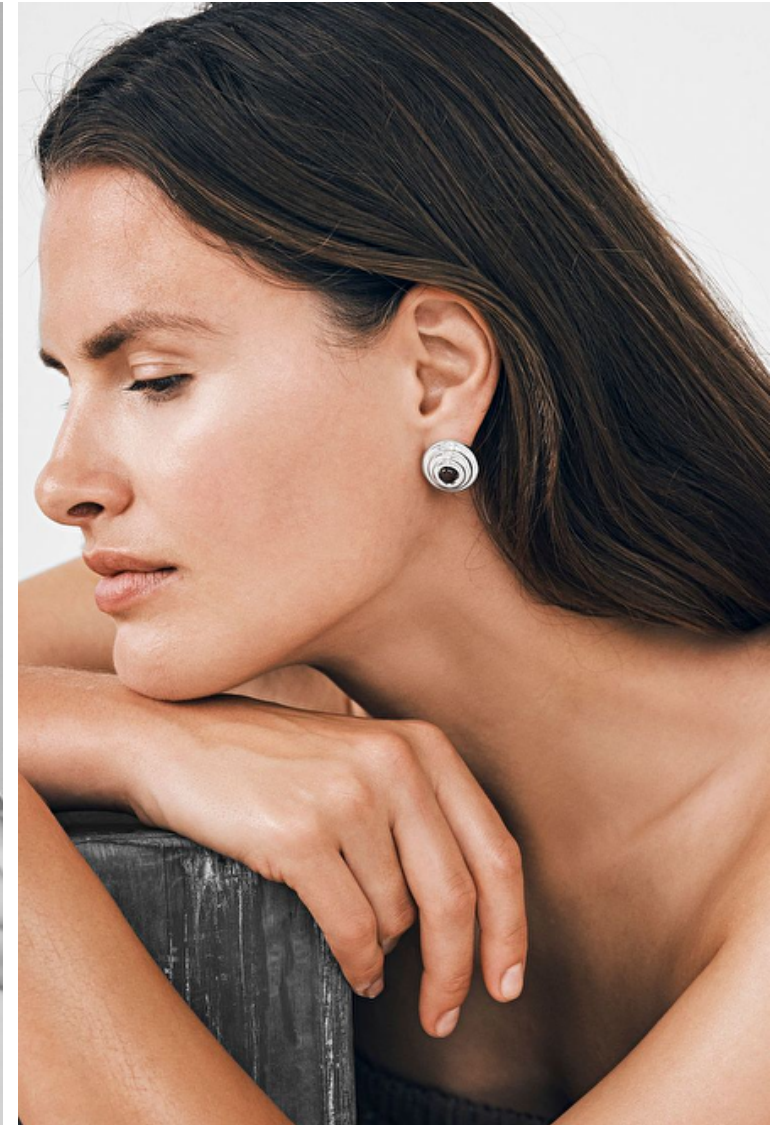

Yulianna Sardar

Height 173cm / 5' 8.0"

Bust 82cm / 32.5"

Waist 64cm / 25"

Hips 94cm / 37"

Shoes EU/US/UK 39 / 8 / 6

Eyes Hazel

Hair Brown

Cup A