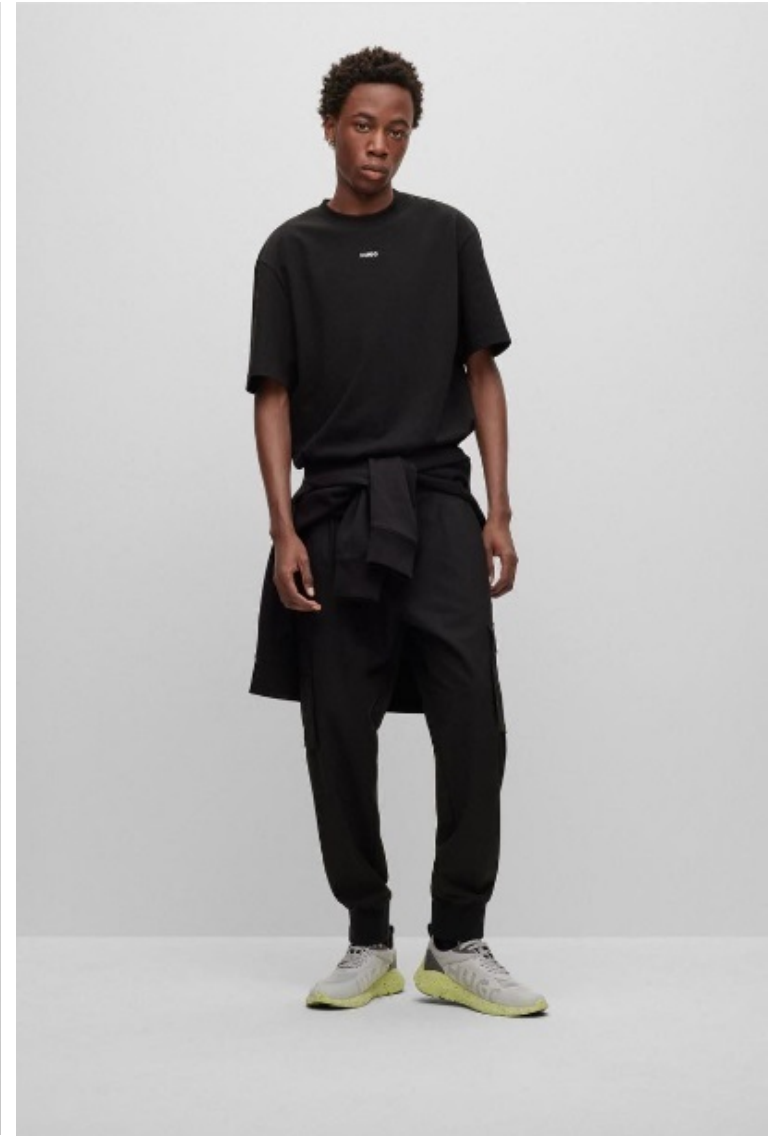

Waist 68cm / 27"

Hips 80cm / 31.5"

Shoes EU/US/UK 44 / 11 / 9.5

Eyes Black

Hair Black

Suit size 46cm / 36"

Modellink

Vasagatan 16, Goteborg, 41124, Goteborg, Sweden
Phone: 031-13 15 33 **Email:** info@modellink.se **Website:** <http://modellink.se/>