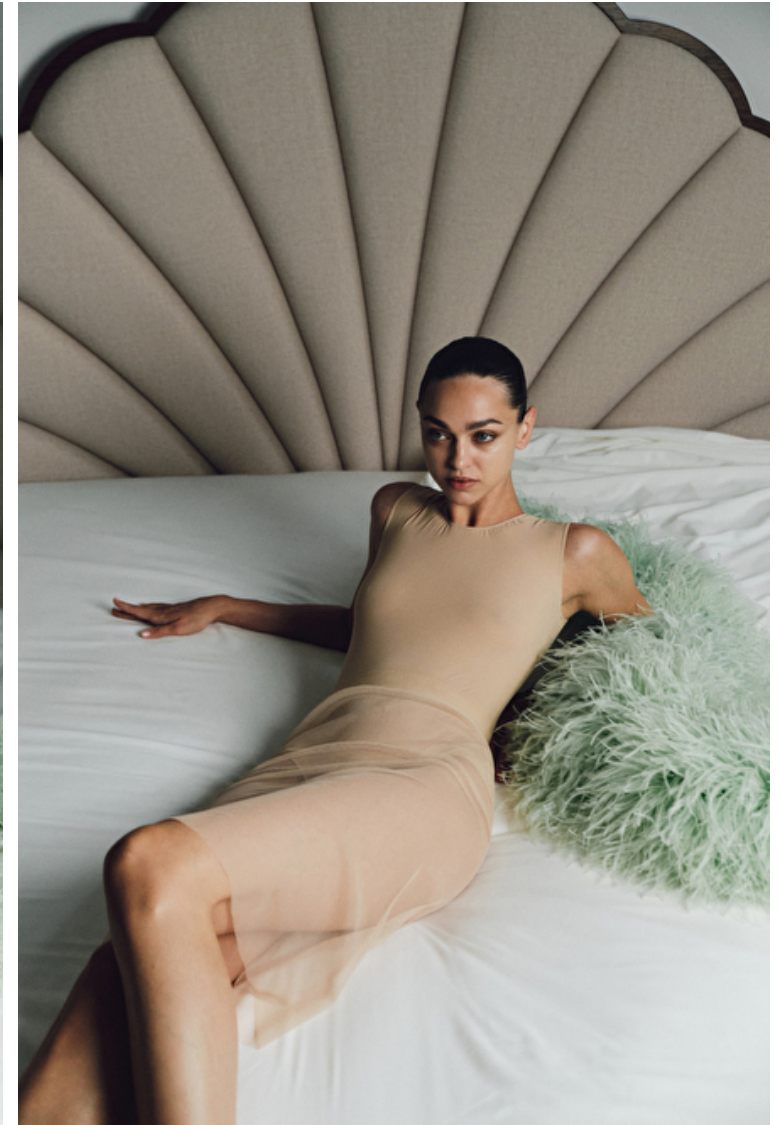

Modellink

Vasagatan 16, Goteborg, 41124, Goteborg, Sweden
Phone: 031-13 15 33 **Email:** info@modellink.se **Website:** <http://modellink.se/>

Zhenya Katava

Height 180cm / 5' 11.0"

Bust 78cm / 30.5"

Waist 60cm / 23.5"

Hips 87cm / 34.5"

Shoes EU/US/UK 40 / 9 / 7

Eyes Green

Hair Brown

Cup B