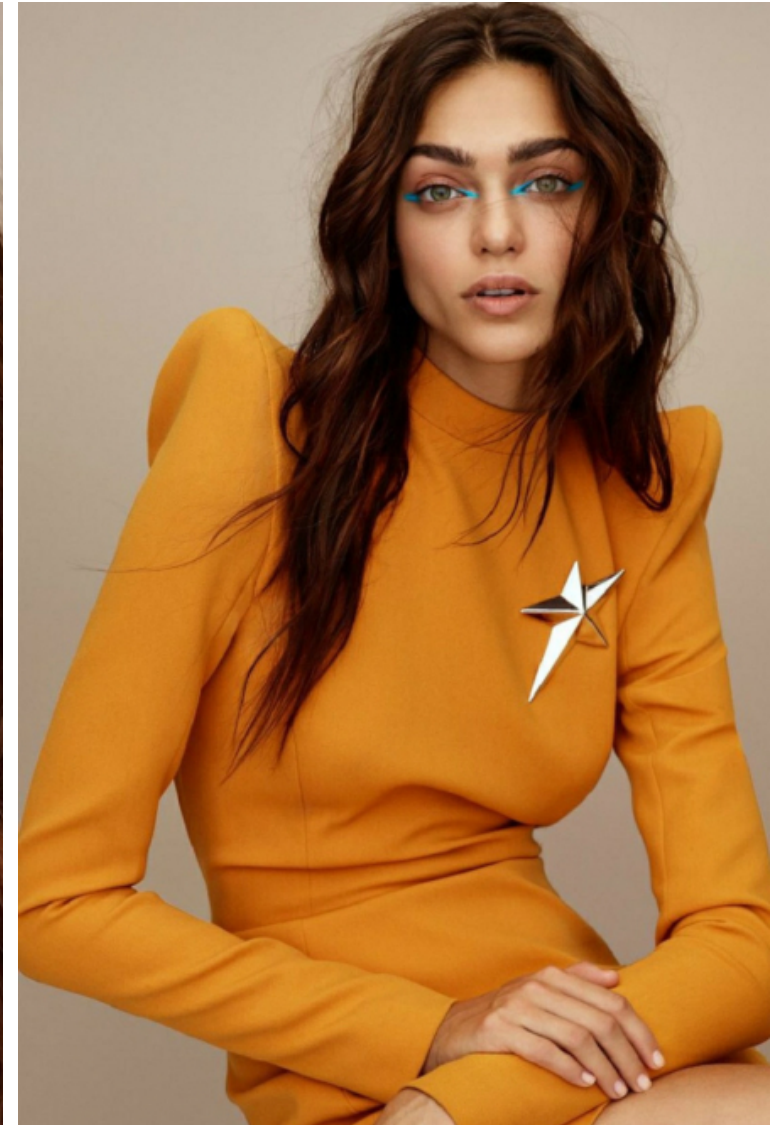

Modellink

Vasagatan 16, Goteborg, 41124, Goteborg, Sweden
Phone: 031-13 15 33 **Email:** info@modellink.se **Website:** <http://modellink.se/>

Zhenya Katava

Height 180cm / 5' 11.0"

Bust 78cm / 30.5"

Waist 60cm / 23.5"

Hips 87cm / 34.5"

Shoes EU/US/UK 40 / 9 / 7

Eyes Green

Hair Brown

Cup B