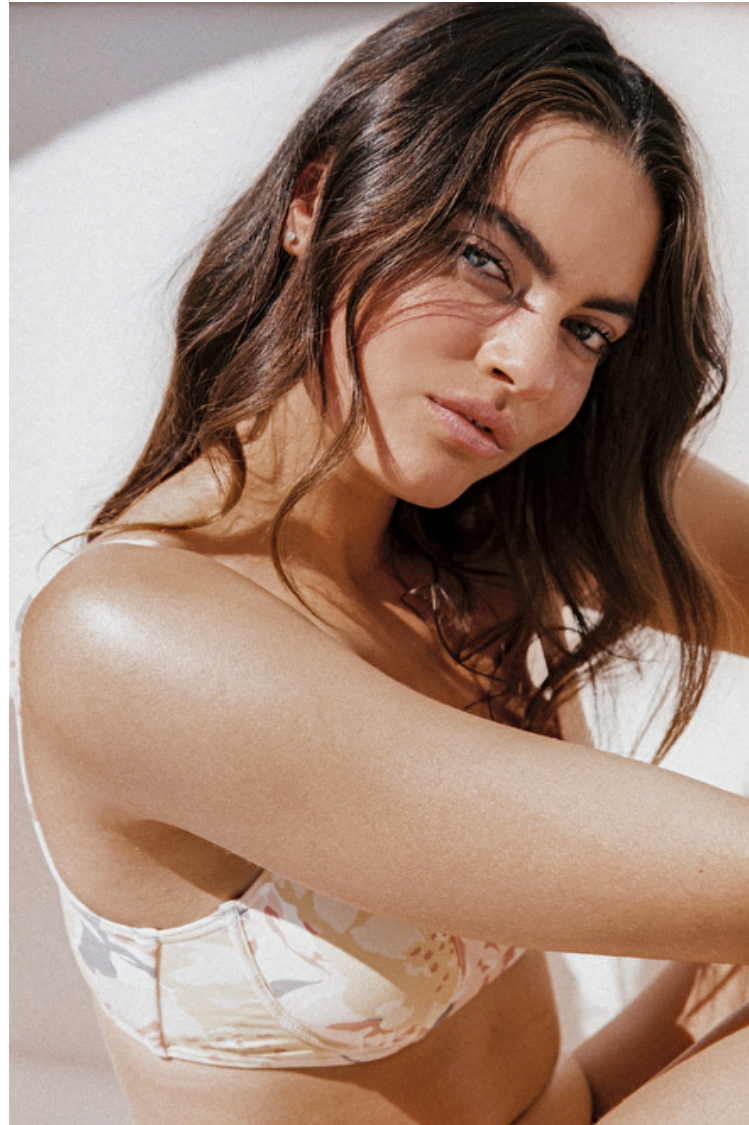

## Zoe Somersall

Height 174cm / 5' 8.5"

Bust 80cm / 31.5"

Waist 63cm / 25"

Hips 90cm / 35.5"

Shoes EU/US/UK 40 / 9 / 7

Eyes Blue green

Hair Brown