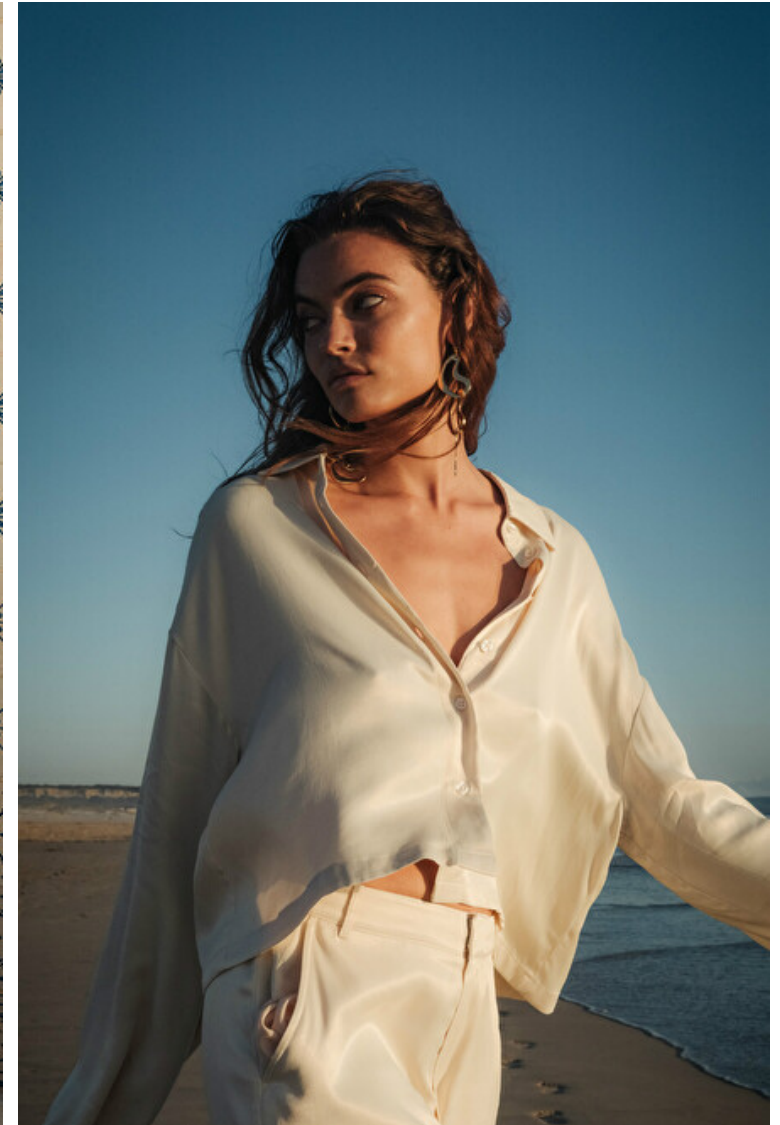

## Zoe Somersall

Height 174cm / 5' 8.5"

Bust 80cm / 31.5"

Waist 63cm / 25"

Hips 90cm / 35.5"

Shoes EU/US/UK 40 / 9 / 7

Eyes Blue green

Hair Brown