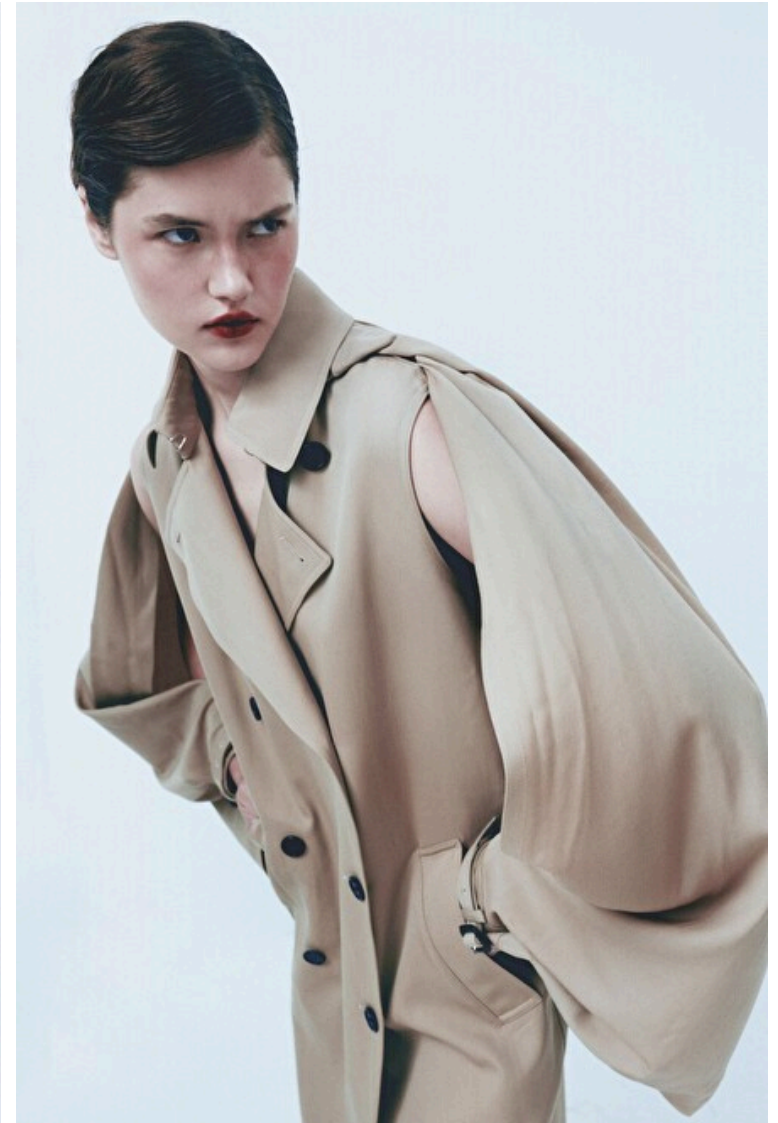

Modellink

Vasagatan 16, Goteborg, 41124, Goteborg, Sweden
Phone: 031-13 15 33 **Email:** info@modellink.se **Website:** <http://modellink.se/>

Suze Pagowska

Height 178cm / 5' 10.0"

Bust 82cm / 32.5"

Waist 60cm / 23.5"

Hips 90cm / 35.5"

Shoes EU/US/UK 41 / 9.5 / 8

Eyes Brown

Hair Brown