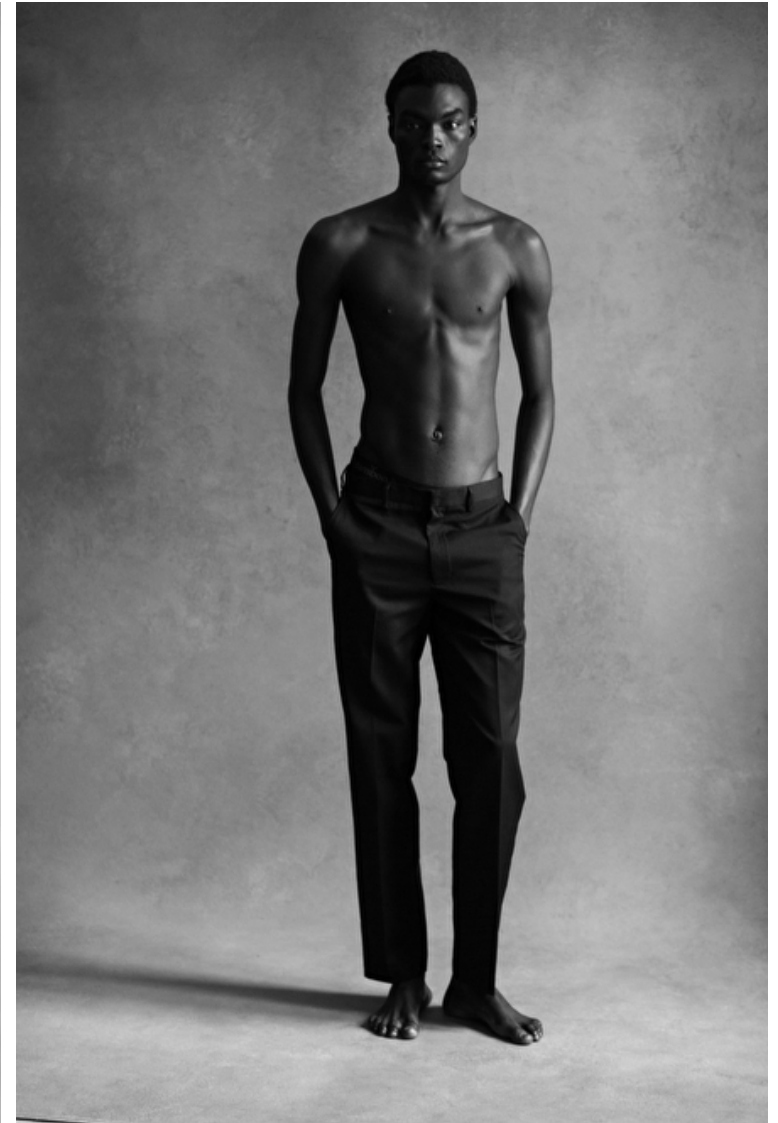

## ABDOULAYE KANE

Height 187cm / 6' 1.5"

Chest 87cm / 34.5"

Waist 74cm / 29"

Hips 89cm / 35"

Shoes EU/US/UK 43.5 / 10.5 / 9

Eyes Brown

Hair Black

Suit size 46cm / 36"