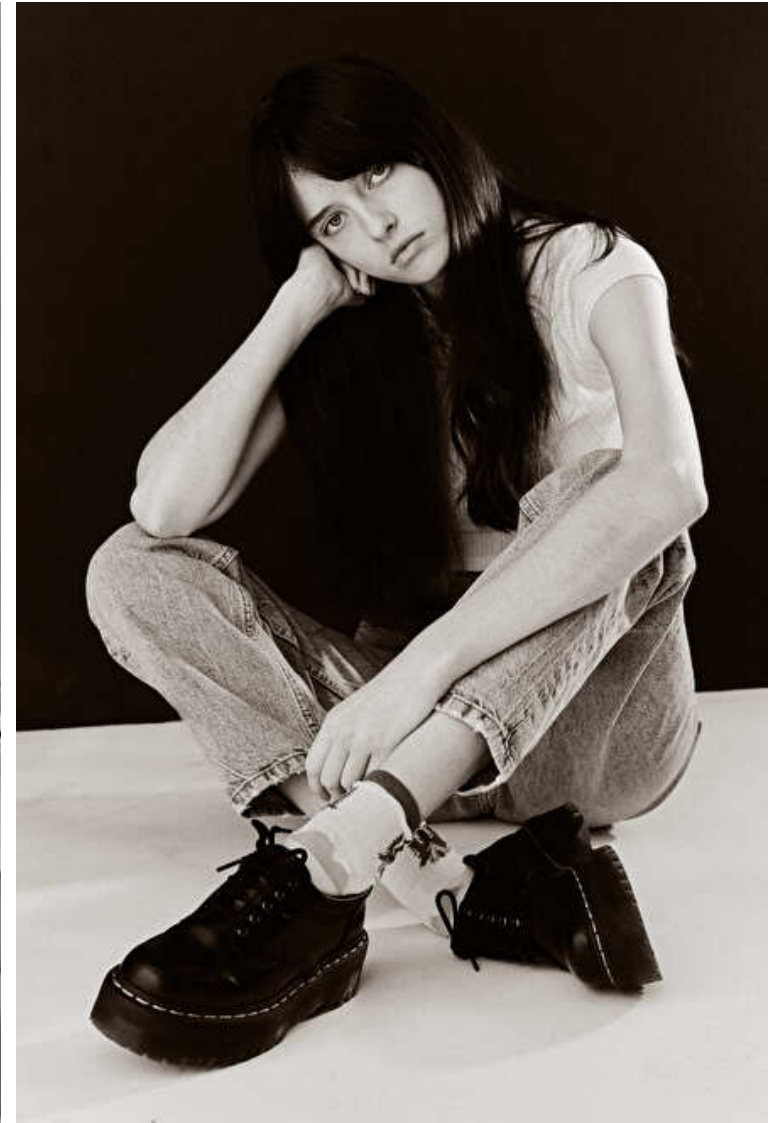

Select

MODEL MANAGEMENT

182 Rue de Rivoli, Paris, 75001, Ile-de-France, France

Phone: +33 (0) 1 40 20 15 15 Email: info.paris@selectmodel.com Website: <https://selectmodel.com/>

Abigail Welch

Height 178cm / 5' 10.0"

Bust 79cm / 31"

Waist 63cm / 25"

Hips 89cm / 35"

Shoes EU/US/UK 37.5 / 7 / 4

Eyes Blue

Hair Black