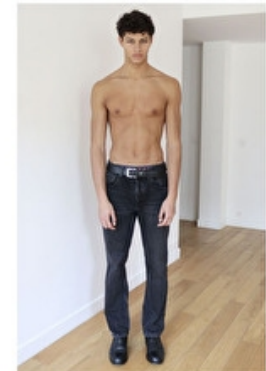

Select

MODEL MANAGEMENT

ADAM GERPHAGNON

HEIGHT 190CM BUST 89CM WAIST 72CM HIPS 89CM EYES BROWN HAIR BROWN

182 RUE DE RIVOLI 75001, PARIS
TEL : +33 (0) 1 40 20 15 15