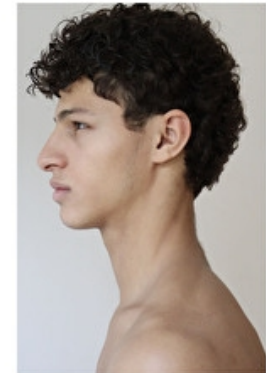

Select

MODEL MANAGEMENT

ADAM GERPHAGNON

HEIGHT 190CM BUST 89CM WAIST 72CM HIPS 89CM EYES BROWN HAIR BROWN

182 RUE DE RIVOLI 75001, PARIS
TEL : +33 (0) 1 40 20 15 15