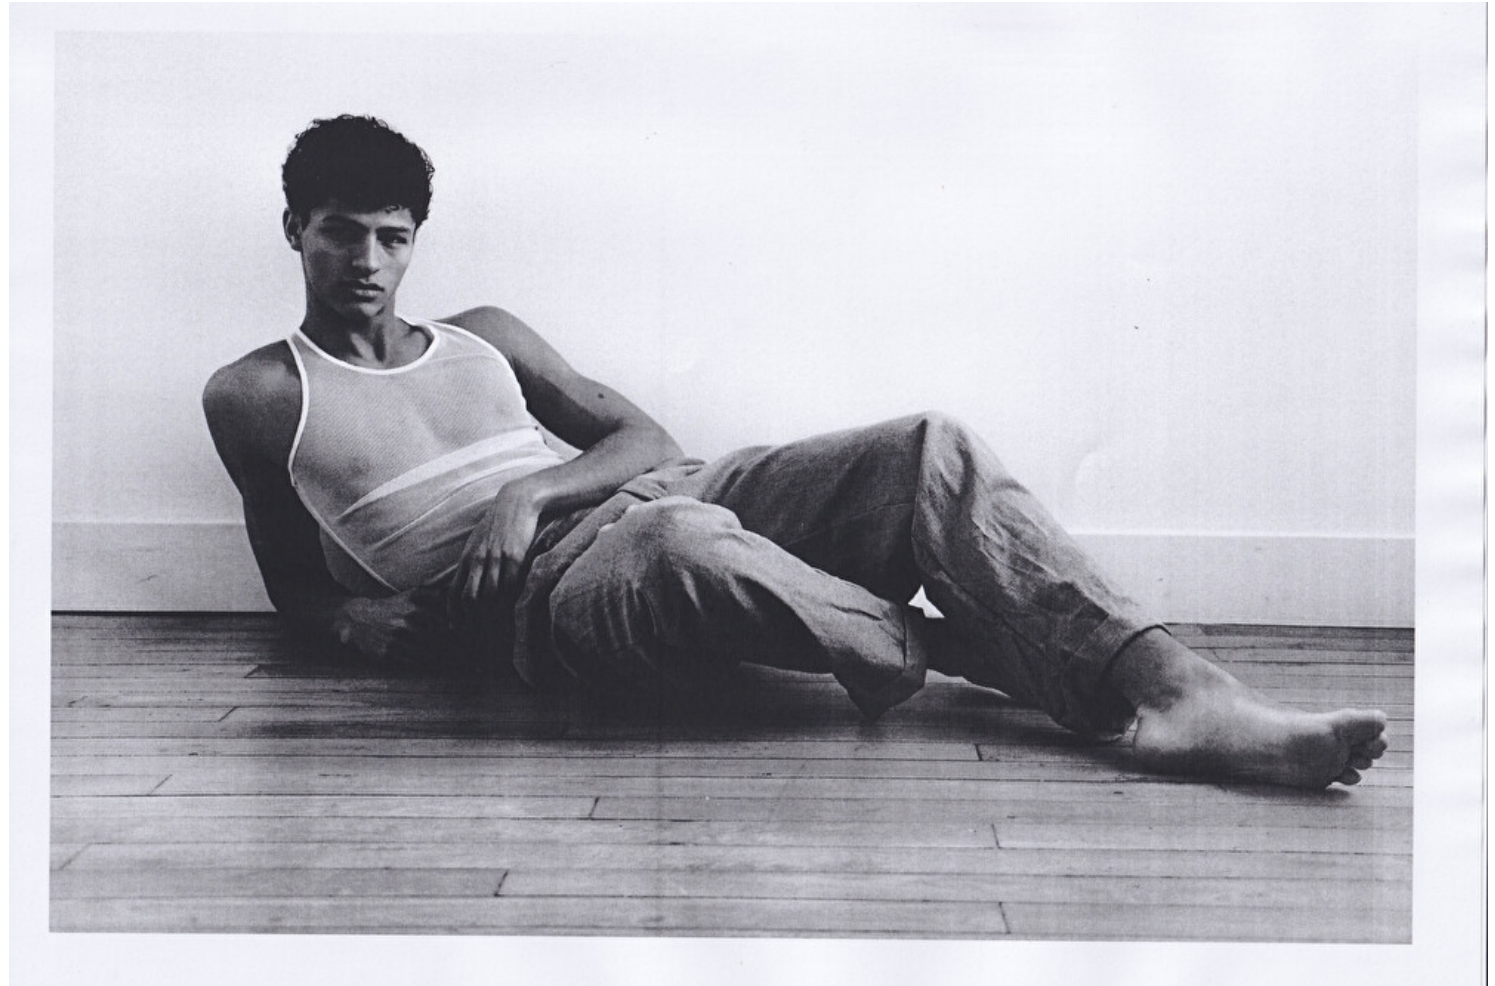

Select

MODEL MANAGEMENT

182 Rue de Rivoli, Paris, 75001, Ile-de-France, France

Phone: +33 (0) 1 40 20 15 15 **Email:** info.paris@selectmodel.com **Website:** <https://selectmodel.com/>

ADAM GERPHAGNON

Height 190cm / 6' 3.0"

Chest 89cm / 35"

Waist 72cm / 28.5"

Hips 90cm / 35.5"

Shoes EU/US/UK 46 / 12.5 / 11

Eyes Brown

Hair Brown

Suit size 46cm / 36"

Location LYON