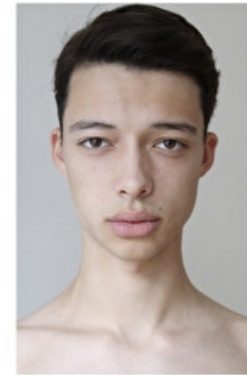

Select

MODEL MANAGEMENT

ADAM VON BEETZEN

HEIGHT 190CM BUST 81CM WAIST 71CM HIPS 88CM EYES BROWN HAIR BROWN

182 RUE DE RIVOLI 75001, PARIS
TEL : +33 (0) 1 40 20 15 15