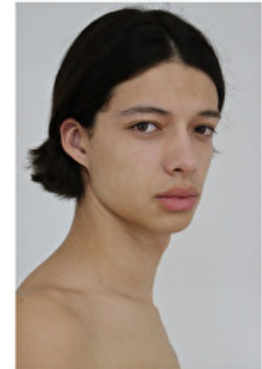

Select

MODEL MANAGEMENT

ADAM VON BEETZEN

HEIGHT 190CM BUST 80CM WAIST 70CM HIPS 89CM EYES GBROWN HAIR BROW

182 RUE DE RIVOLI, 75001, PARIS
TEL: + 33 (0) 1 40 20 15 15