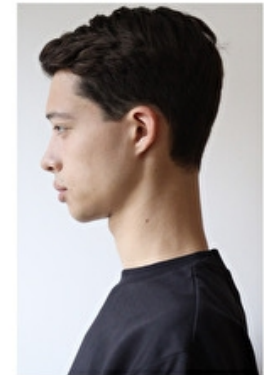

Select

MODEL MANAGEMENT

ADAM VON BEETZEN

HEIGHT 190CM BUST 81CM WAIST 71CM HIPS 88CM EYES BROWN HAIR BROWN

182 RUE DE RIVOLI 75001, PARIS
TEL : +33 (0) 1 40 20 15 15