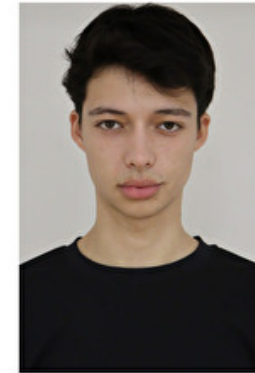

Select

MODEL MANAGEMENT

ADAM VON BEETZEN

HEIGHT 190CM BUST 81CM WAIST 71CM HIPS 88CM EYES BROWN HAIR BROWN

182 RUE DE RIVOLI, 75001, PARIS
TEL: + 33 (0) 1 40 20 15 15