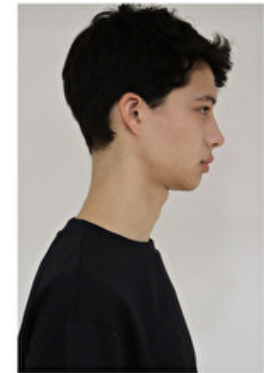

Select

MODEL MANAGEMENT

ADAM VON BEETZEN

HEIGHT 190CM BUST 81CM WAIST 71CM HIPS 88CM EYES BROWN HAIR BROWN

182 RUE DE RIVOLI, 75001, PARIS
TEL: + 33 (0) 1 40 20 15 15