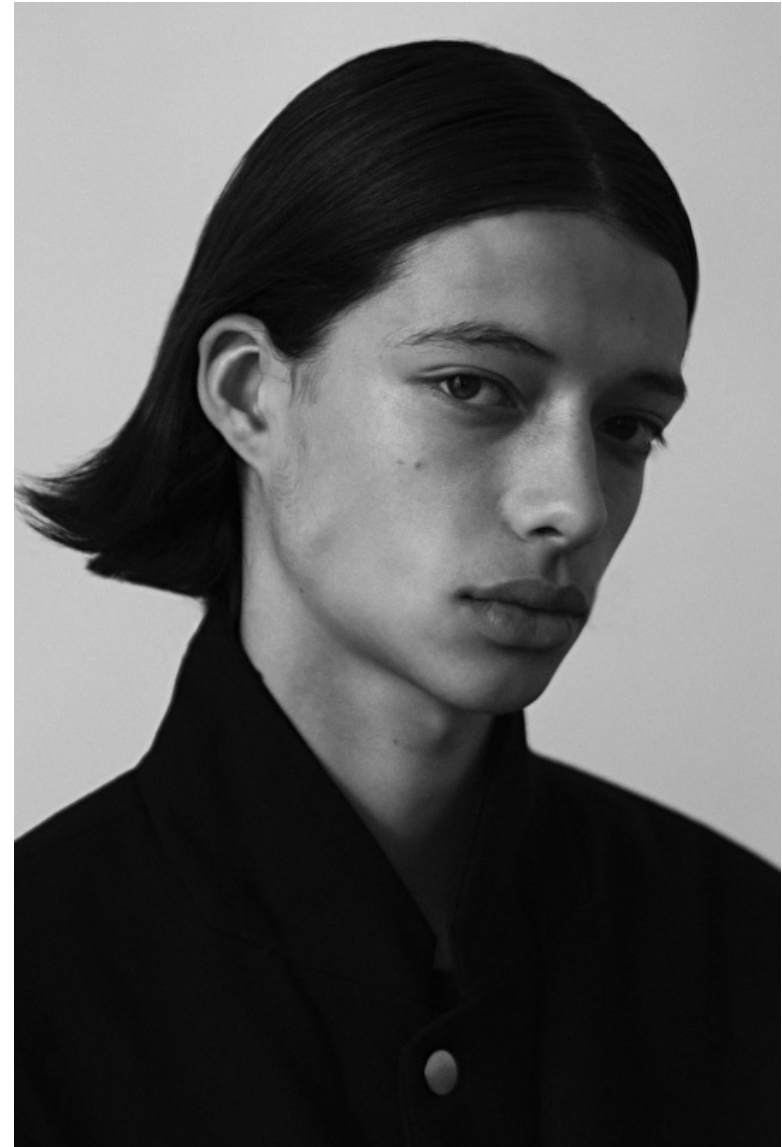

ADAM VON BEETZEN

Height 190cm / 6' 3.0"

Chest 84cm / 33"

Waist 74cm / 29"

Hips 91cm / 36"

Shoes EU/US/UK 44 / 11 / 9.5

Eyes Brown

Hair Brown

Suit size 46cm / 36"