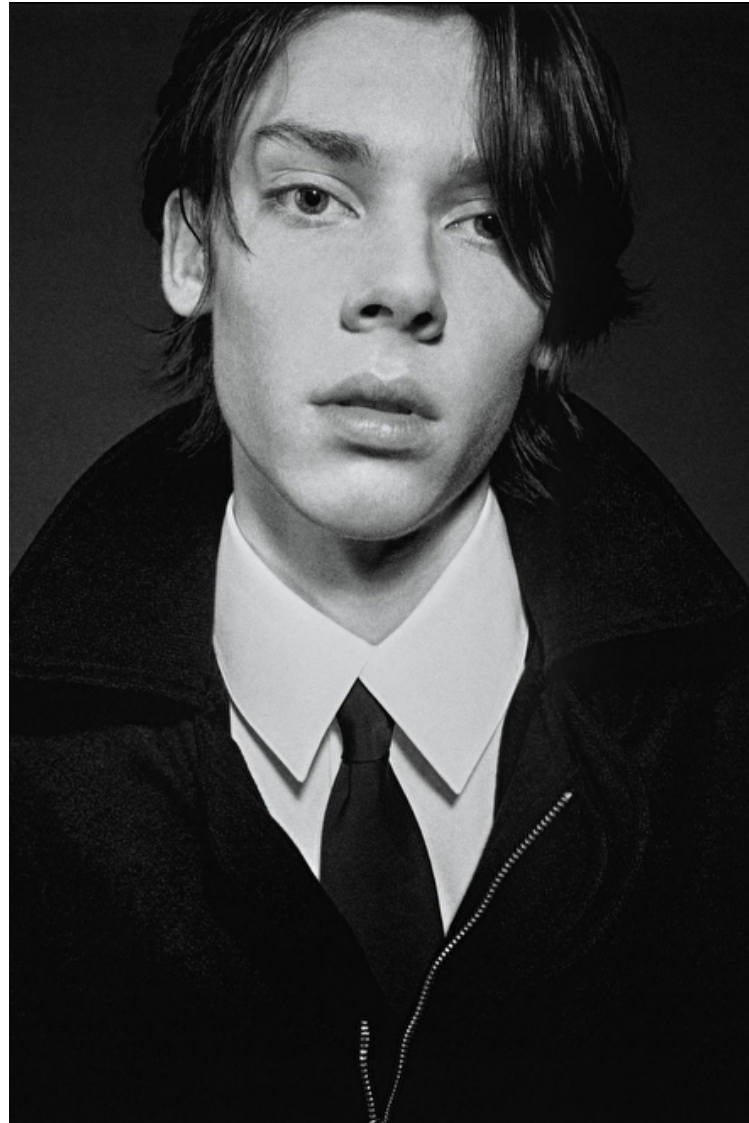

AIDAN CRUDDACE

Height 190cm / 6' 3.0"

Chest 78cm / 30.5"

Waist 66cm / 26"

Hips 84cm / 33"

Shoes EU/US/UK 44 / 11 / 9.5

Eyes Blue

Hair Brown

Height 190cm / 6' 3.0"

Chest 78cm / 30.5"

Waist 66cm / 26"

Hips 84cm / 33"

Shoes EU/US/UK 44 / 11 / 9.5

Eyes Blue

Hair Brown

Suit size 46cm / 36"