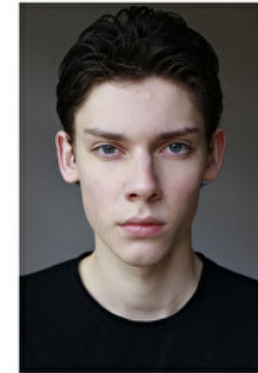

Height 190cm / 6' 3.0"

Chest 78cm / 30.5"

Waist 66cm / 26"

Hips 84cm / 33"

Shoes EU/US/UK 44 / 11 / 9.5

Eyes Blue

Hair Brown

Suit size 46cm / 36"

AIDAN CRUDDACE

Height 190cm / 6' 3.0"

Chest 78cm / 30.5"

Waist 66cm / 26"

Hips 84cm / 33"

Shoes EU/US/UK 44 / 11 / 9.5

Eyes Blue

Hair Brown

Suit size 46cm / 36"

Select

MODEL MANAGEMENT

AIDAN CRUDDACE

HEIGHT 190CM BUST 78CM WAIST 66CM HIPS 84CM EYES BLUE HAIR BROWN

182 RUE DE RIVOLI, 75001, PARIS
TEL: + 33 (0) 1 40 20 15 15