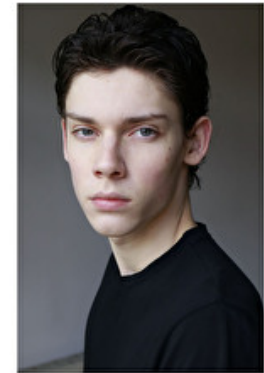

Height 190cm / 6' 3.0"

Chest 78cm / 30.5"

Waist 66cm / 26"

Hips 84cm / 33"

Shoes EU/US/UK 44 / 11 / 9.5

Eyes Blue

Hair Brown

Suit size 46cm / 36"

AIDAN CRUDDACE

Height 190cm / 6' 3.0"

Chest 78cm / 30.5"

Waist 66cm / 26"

Hips 84cm / 33"

Shoes EU/US/UK 44 / 11 / 9.5

Eyes Blue

Hair Brown

Suit size 46cm / 36"

Select

MODEL MANAGEMENT

AIDAN CRUDDACE

HEIGHT 190CM BUST 78CM WAIST 66CM HIPS 84CM EYES BLUE HAIR BROWN

182 RUE DE RIVOLI, 75001, PARIS
TEL: + 33 (0) 1 40 20 15 15