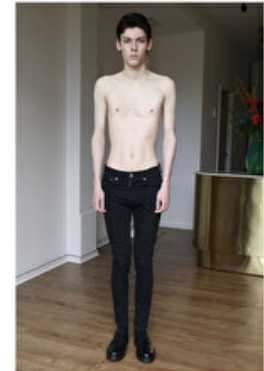

Height 190cm / 6' 3.0"

Chest 78cm / 30.5"

Waist 66cm / 26"

Hips 84cm / 33"

Shoes EU/US/UK 44 / 11 / 9.5

Eyes Blue

Hair Brown

Suit size 46cm / 36"

AIDAN CRUDDACE

Height 190cm / 6' 3.0"

Chest 78cm / 30.5"

Waist 66cm / 26"

Hips 84cm / 33"

Shoes EU/US/UK 44 / 11 / 9.5

Eyes Blue

Hair Brown

Suit size 46cm / 36"

Select

MODEL MANAGEMENT

AIDAN CRUDDACE

HEIGHT 190CM BUST 78CM WAIST 66CM HIPS 84CM EYES BLUE HAIR BROWN

182 RUE DE RIVOLI, 75001, PARIS
TEL: + 33 (0) 1 40 20 15 15