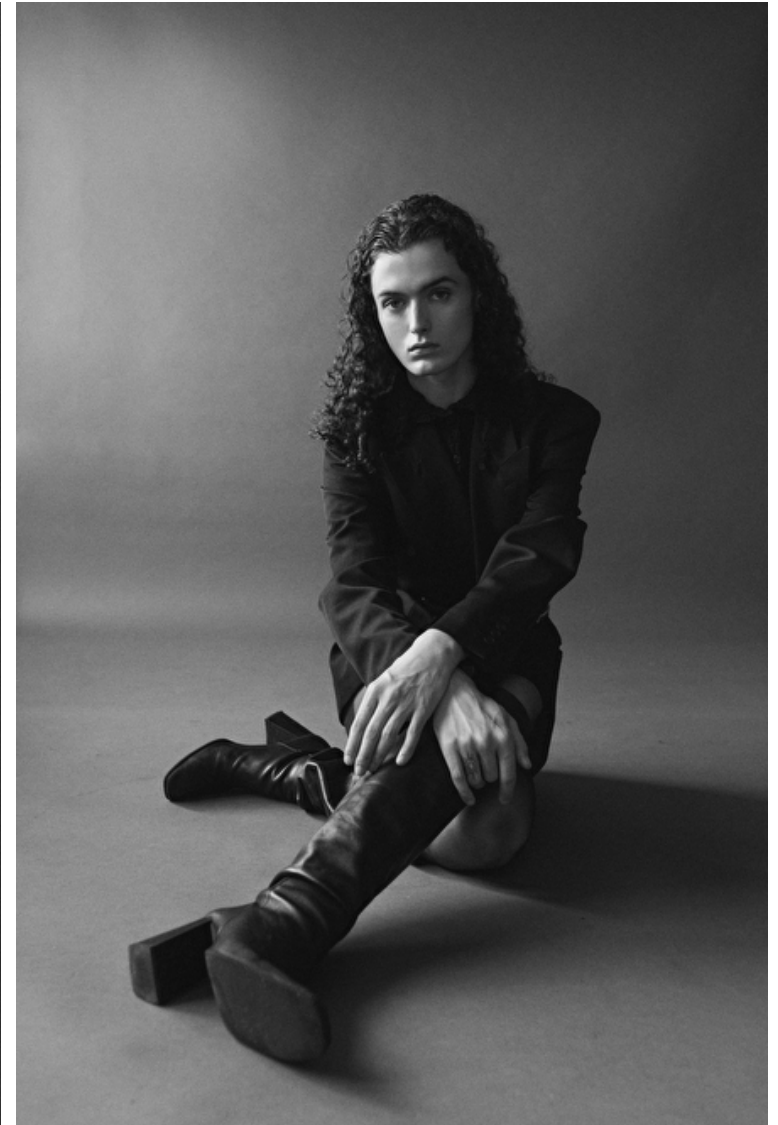

Select

MODEL MANAGEMENT

182 Rue de Rivoli, Paris, 75001, Île-de-France, France

Phone: +33 (0) 1 40 20 15 15 Email: info.paris@selectmodel.com Website: <https://selectmodel.com/>

Alaska Riley

Height 180cm / 5' 11.0"

Size EU/US 41

Bust/Chest 75cm / 29.5"

Waist 61cm / 24"

Hips 86cm / 34"

Shoes EU/US/UK 41.5 / 10 / 8

Eyes Green

Hair Brown