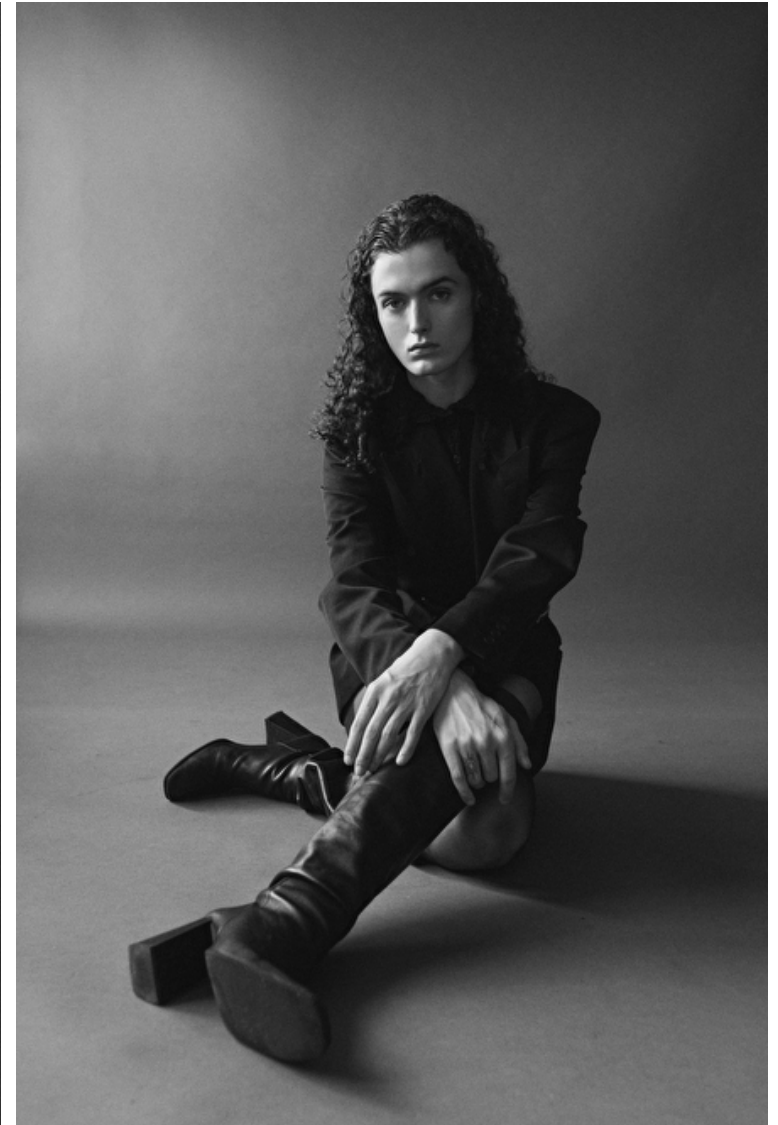

## Alaska Riley

Height 180cm / 5' 11.0"

Size EU/US 41

Bust/Chest 75cm / 29.5"

Waist 61cm / 24"

Hips 86cm / 34"

Shoes EU/US/UK 41.5 / 10 / 8

Eyes Green

Hair Brown