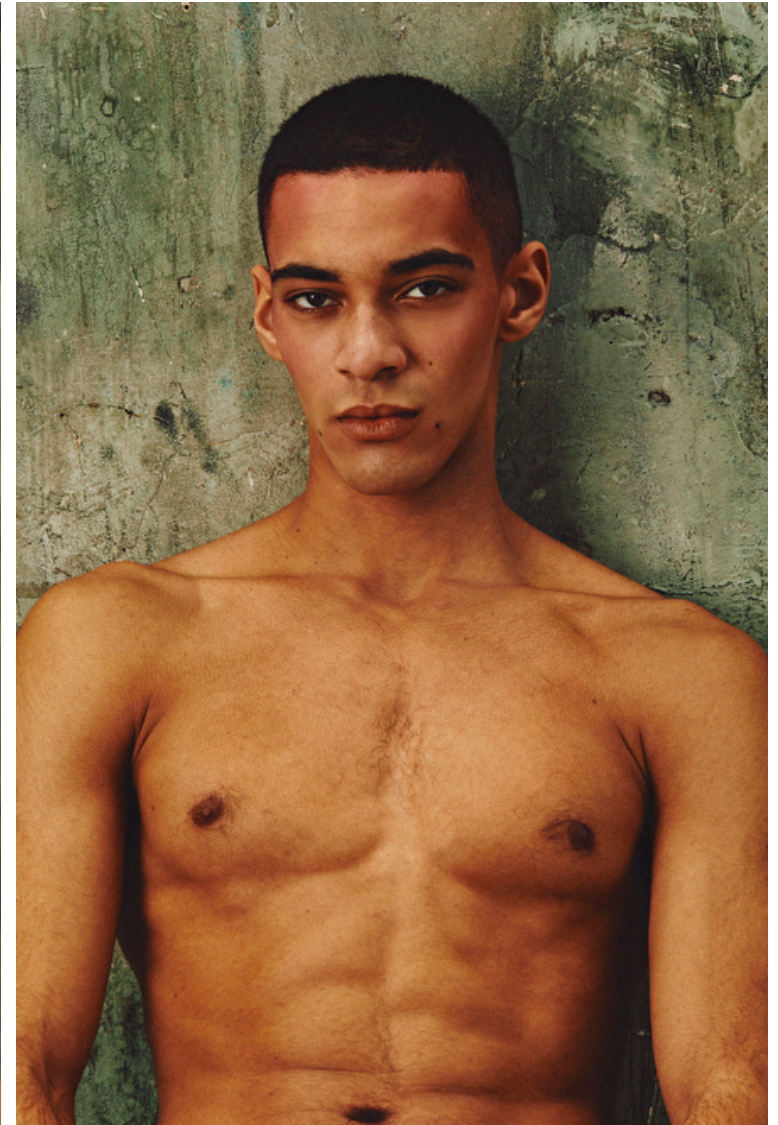

ALBAN SALINI

Height 191cm / 6' 3.0"

Chest 96cm / 38"

Waist 73cm / 28.5"

Hips 92cm / 36"

Shoes EU/US/UK 45 / 12 / 10.5

Eyes Brown

Hair Brown

Suit size 48cm / 38"