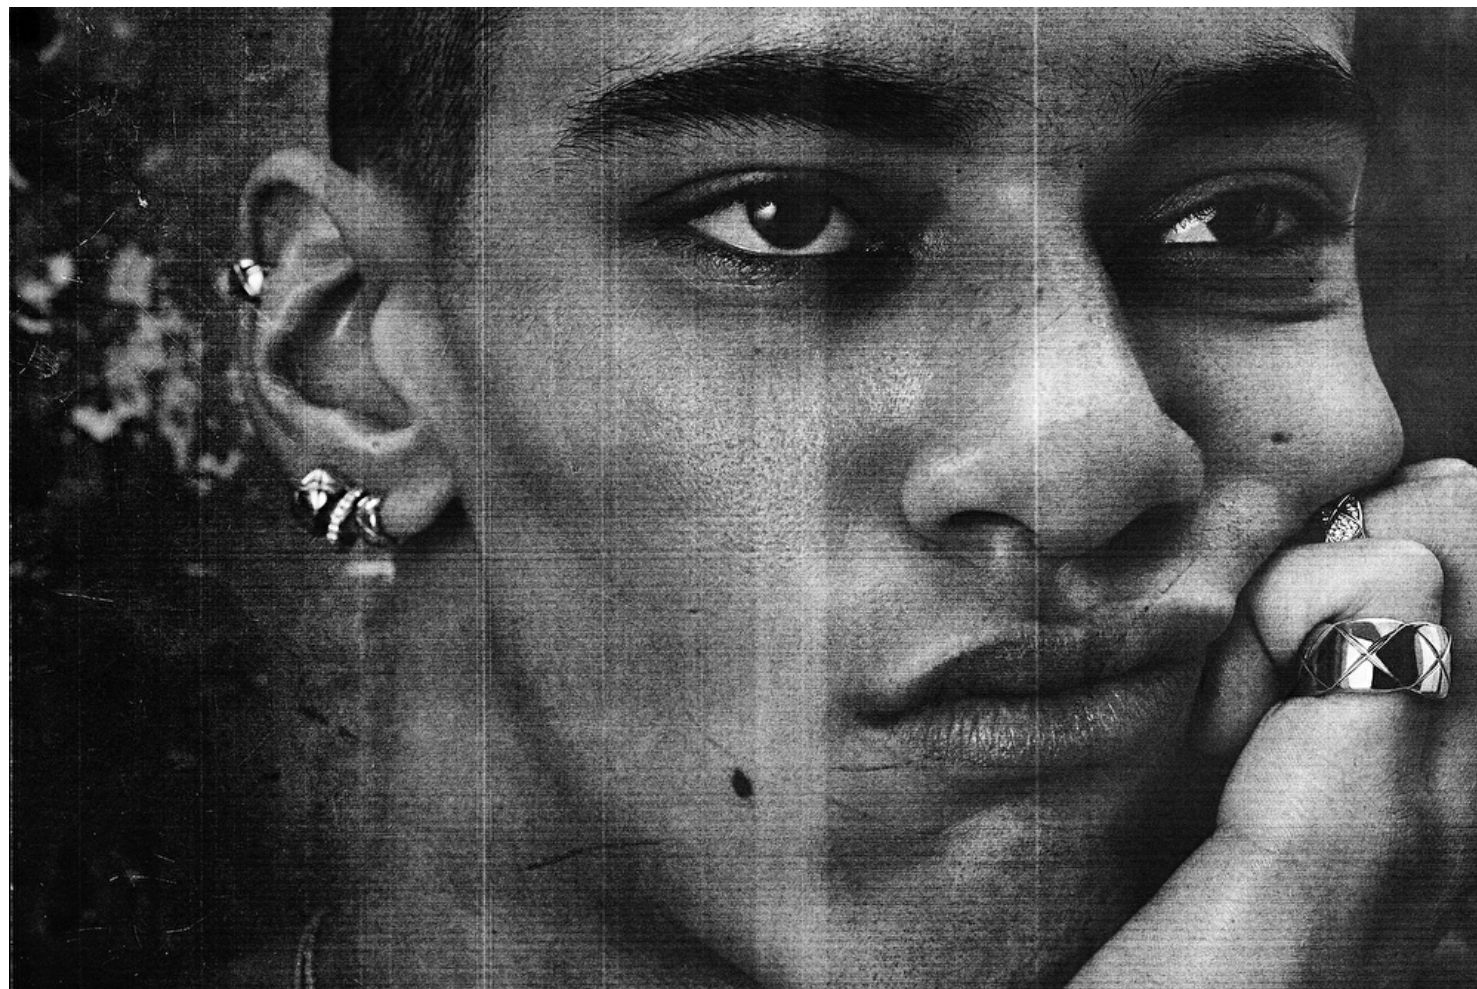

Chest 96cm / 38"

Waist 73cm / 28.5"

Hips 92cm / 36"

Shoes EU/US/UK 45 / 12 / 10.5

Eyes Brown

Hair Brown

Suit size 48cm / 38"

Select