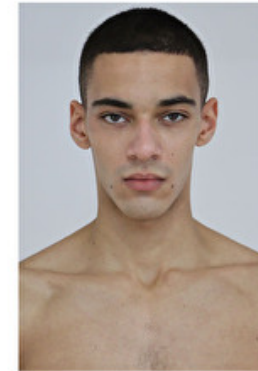

Select

MODEL MANAGEMENT

ALBAN SALINI

HEIGHT 192CM BUST 97CM WAIST 78CM HIPS 97CM EYES BROWN HAIR BROWN

182 RUE DE RIVOLI, 75001, PARIS
TEL: + 33 (0) 1 40 20 15 15