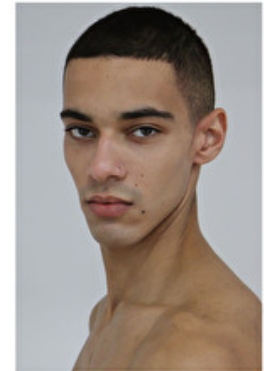

Select

MODEL MANAGEMENT

ALBAN SALINI

HEIGHT 192CM BUST 97CM WAIST 78CM HIPS 97CM EYES BROWN HAIR BROWN

182 RUE DE RIVOLI, 75001, PARIS
TEL: + 33 (0) 1 40 20 15 15