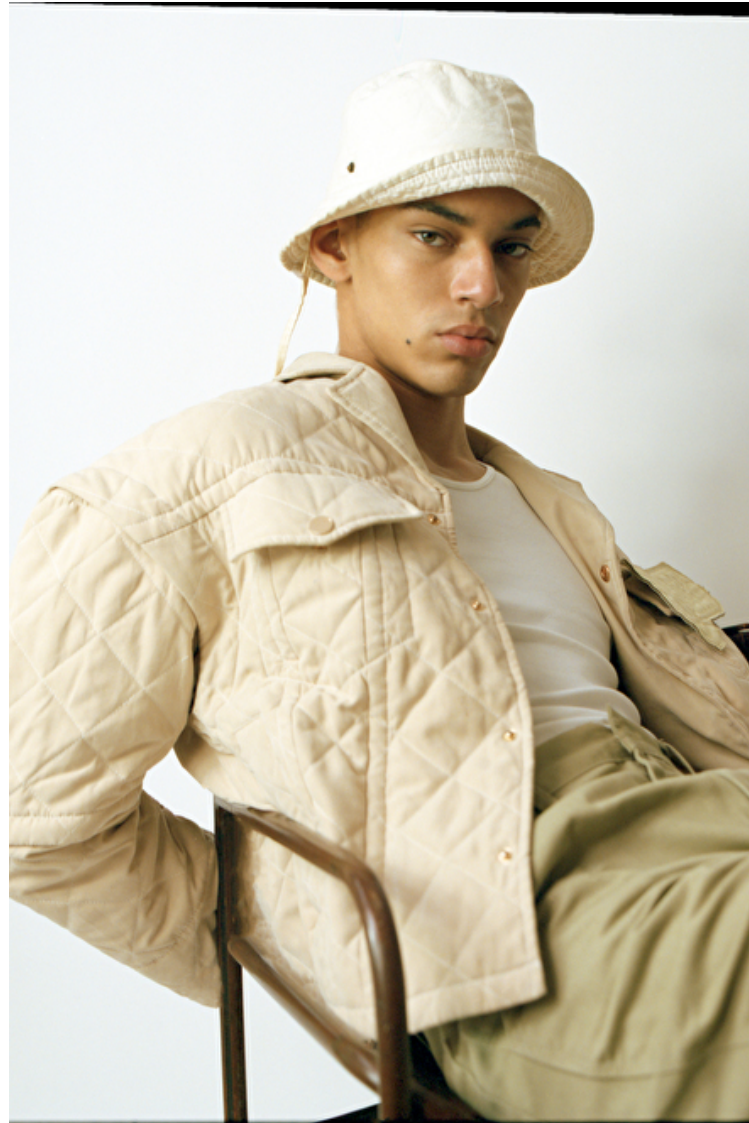

Chest 96cm / 38"

Waist 73cm / 28.5"

Hips 92cm / 36"

Shoes EU/US/UK 45 / 12 / 10.5

Eyes Brown

Hair Brown

Suit size 48cm / 38"

Select

MODEL MANAGEMENT

ALBAN SALINI

HEIGHT 192CM BUST 97CM WAIST 78CM HIPS 97CM EYES BROWN HAIR BROWN

182 RUE DE RIVOLI, 75001, PARIS
TEL: + 33 (0) 1 40 20 15 15