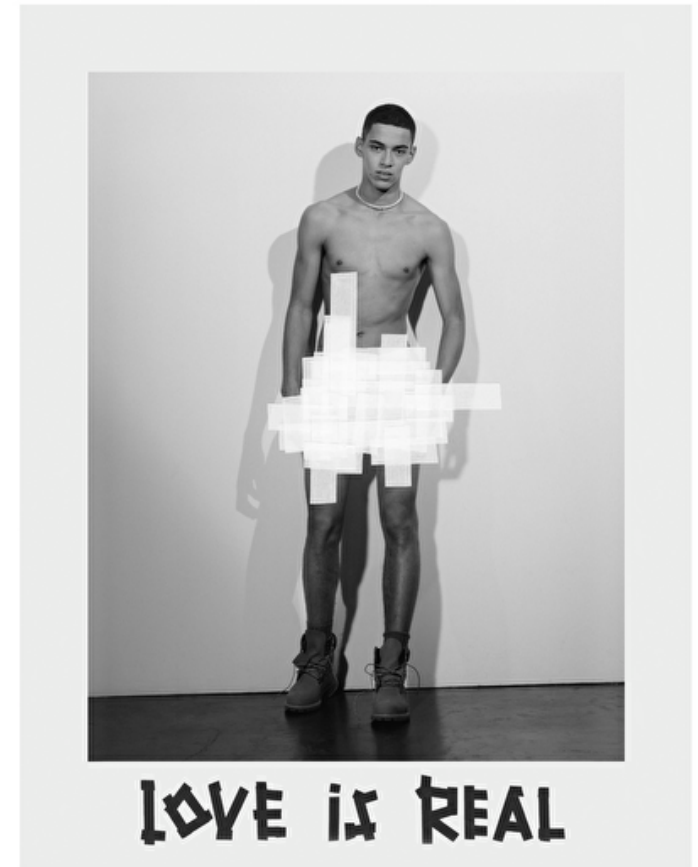

Select

MODEL MANAGEMENT

182 Rue de Rivoli, Paris, 75001, Île-de-France, France

Phone: +33 (0) 1 40 20 15 15 Email: info.paris@selectmodel.com Website: <https://selectmodel.com/>

ALBAN SALINI

Height 191cm / 6' 3.0"

Chest 96cm / 38"

Waist 73cm / 28.5"

Hips 92cm / 36"

Shoes EU/US/UK 45 / 12 / 10.5

Eyes Brown

Hair Brown

Suit size 48cm / 38"

CTED

ctlon