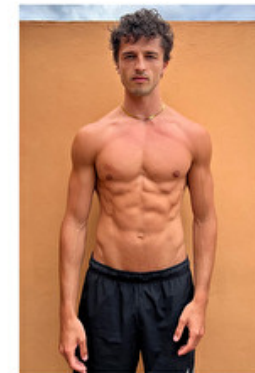

Select

MODEL MANAGEMENT