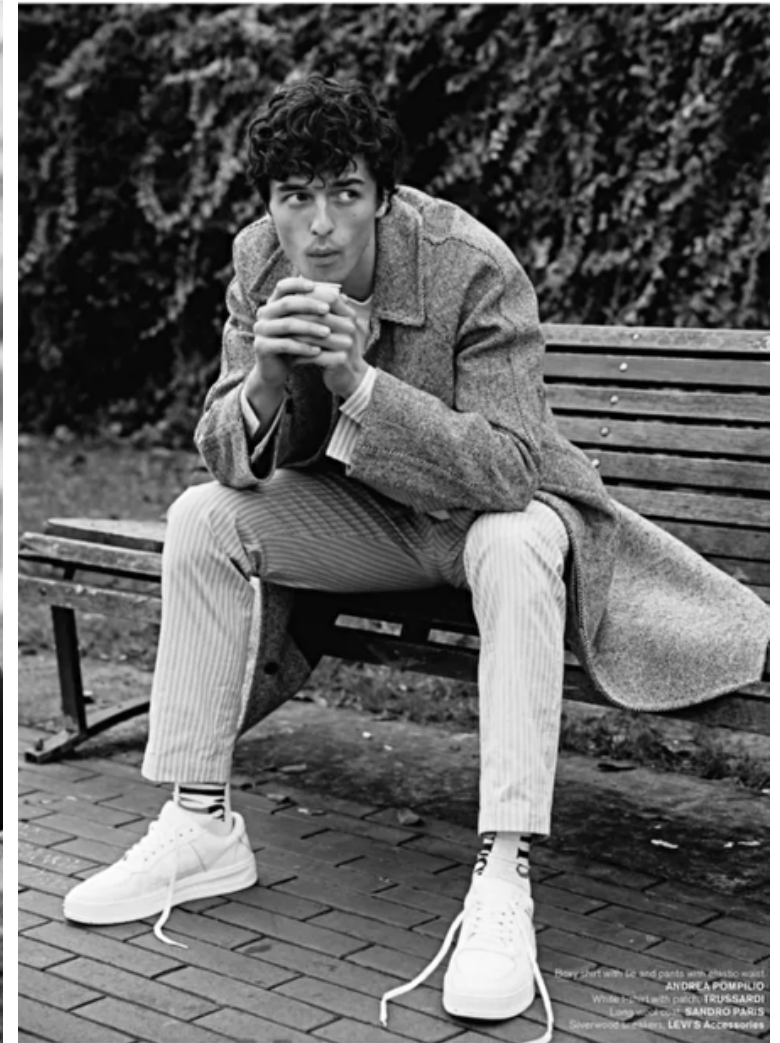

Height 185cm / 6' 1.0"

Chest 95cm / 37.5"

Waist 74cm / 29"

Hips 92cm / 36"

Shoes EU/US/UK 42.5 / 10 / 8.5

Eyes Green

Hair Brown

Suit size 48cm / 38"