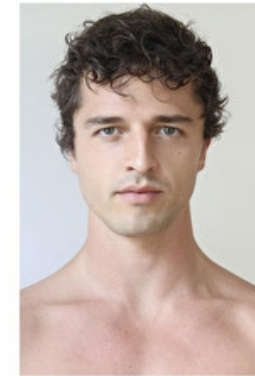

MODEL MANAGEMENT

182 Rue de Rivoli, Paris, 75001, Ile-de-France, France

Phone: +33 (0) 1 40 20 15 15 Email: info.paris@selectmodel.com Website: <https://selectmodel.com/>

ALBERTO PERAZZOLO

Height 186cm / 6' 1.0"

Chest 95cm / 37.5"

Waist 77cm / 30.5"

Hips 92cm / 36"

Shoes EU/US/UK 42.5 / 10 / 8.5

Eyes Green

Hair Brown

Suit size 50cm / 40"

Select

MODEL MANAGEMENT

ALBERTO PERAZZOLO

HEIGHT 186CM BUST 95CM WAIST 77CM HIPS 92CM EYES GREEN HAIR BROWN

182 RUE DE RIVOLI 75001, PARIS
TEL : +33 (0) 1 40 20 15 15