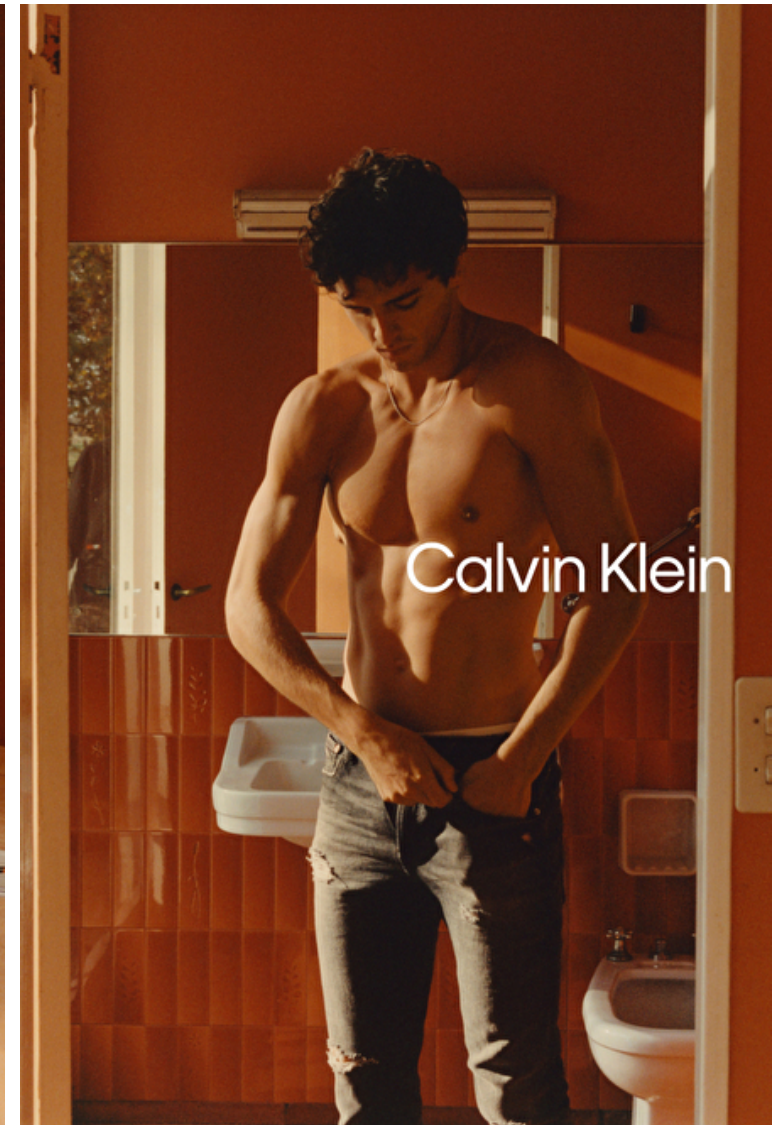

Chest 95cm / 37.5"

Waist 74cm / 29"

Hips 92cm / 36"

Shoes EU/US/UK 42.5 / 10 / 8.5

Eyes Green

Hair Brown

Suit size 48cm / 38"

Select