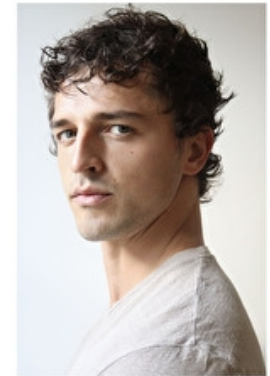

Chest 95cm / 37.5"

Waist 77cm / 30.5"

Hips 92cm / 36"

Shoes EU/US/UK 42.5 / 10 / 8.5

Eyes Green

Hair Brown

Suit size 50cm / 40"

Select

MODEL MANAGEMENT

ALBERTO PERAZZOLO

HEIGHT 186CM BUST 95CM WAIST 77CM HIPS 92CM EYES GREEN HAIR BROWN

182 RUE DE RIVOLI 75001, PARIS
TEL : +33 (0) 1 40 20 15 15