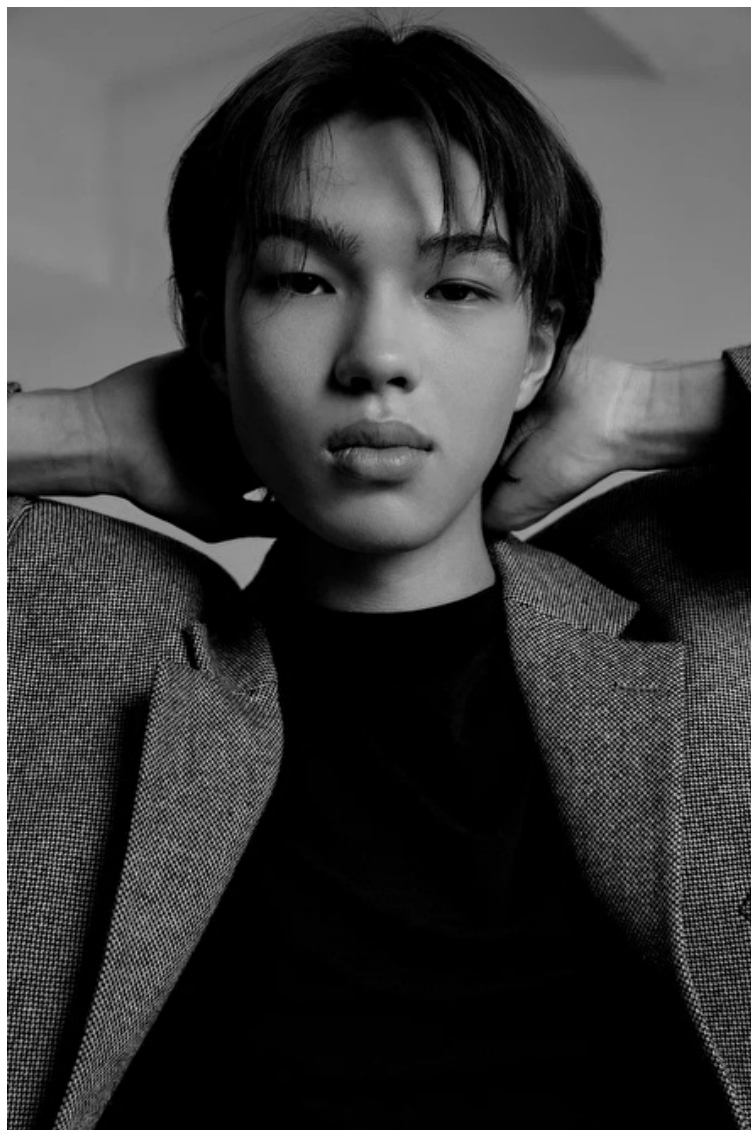

Chest 87cm / 34.5"

Waist 69cm / 27"

Hips 86cm / 34"

Shoes EU/US/UK 44 / 11 / 9.5

Eyes Brown

Hair Brown

Suit size 46cm / 36"

Select