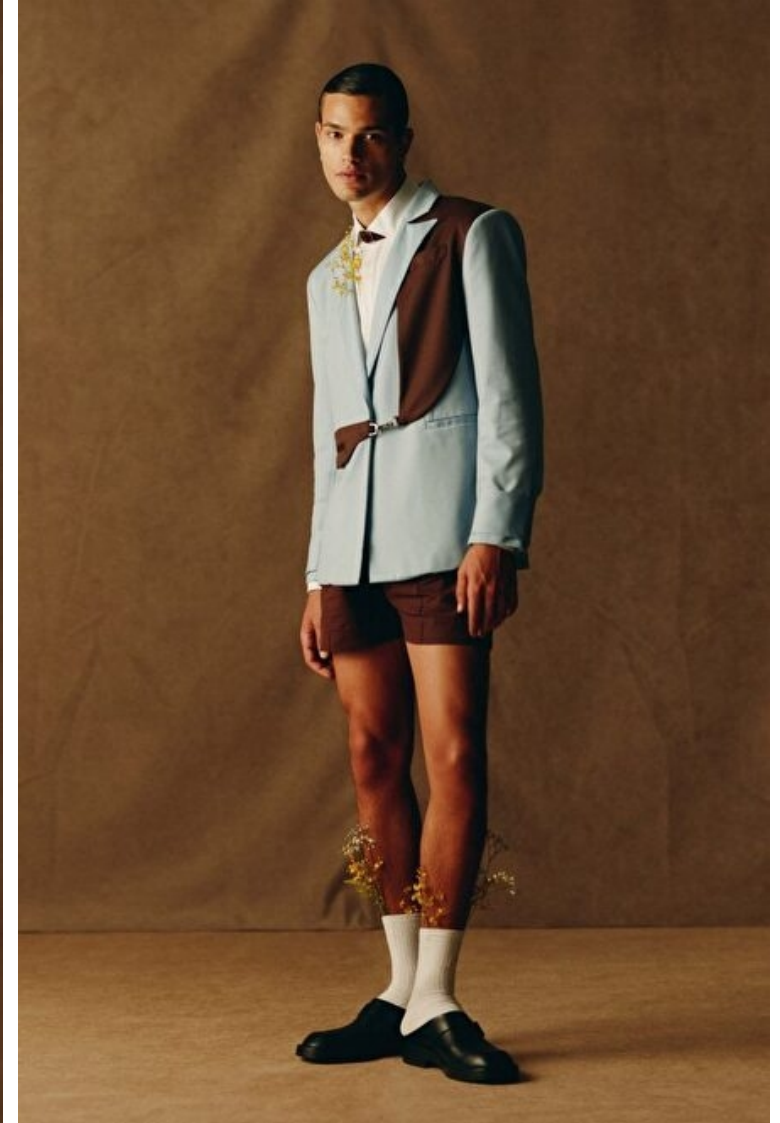

Select

MODEL MANAGEMENT

182 Rue de Rivoli, Paris, 75001, Ile-de-France, France

Phone: +33 (0) 1 40 20 15 15 Email: info.paris@selectmodel.com Website: <https://selectmodel.com/>

ALEJANDRO COSTA

Height 188cm / 6' 2.0"

Chest 90cm / 35.5"

Waist 68cm / 27"

Hips 90cm / 35.5"

Shoes EU/US/UK 45 / 12 / 10.5

Eyes Brown

Hair Brown

Suit size 48cm / 38"