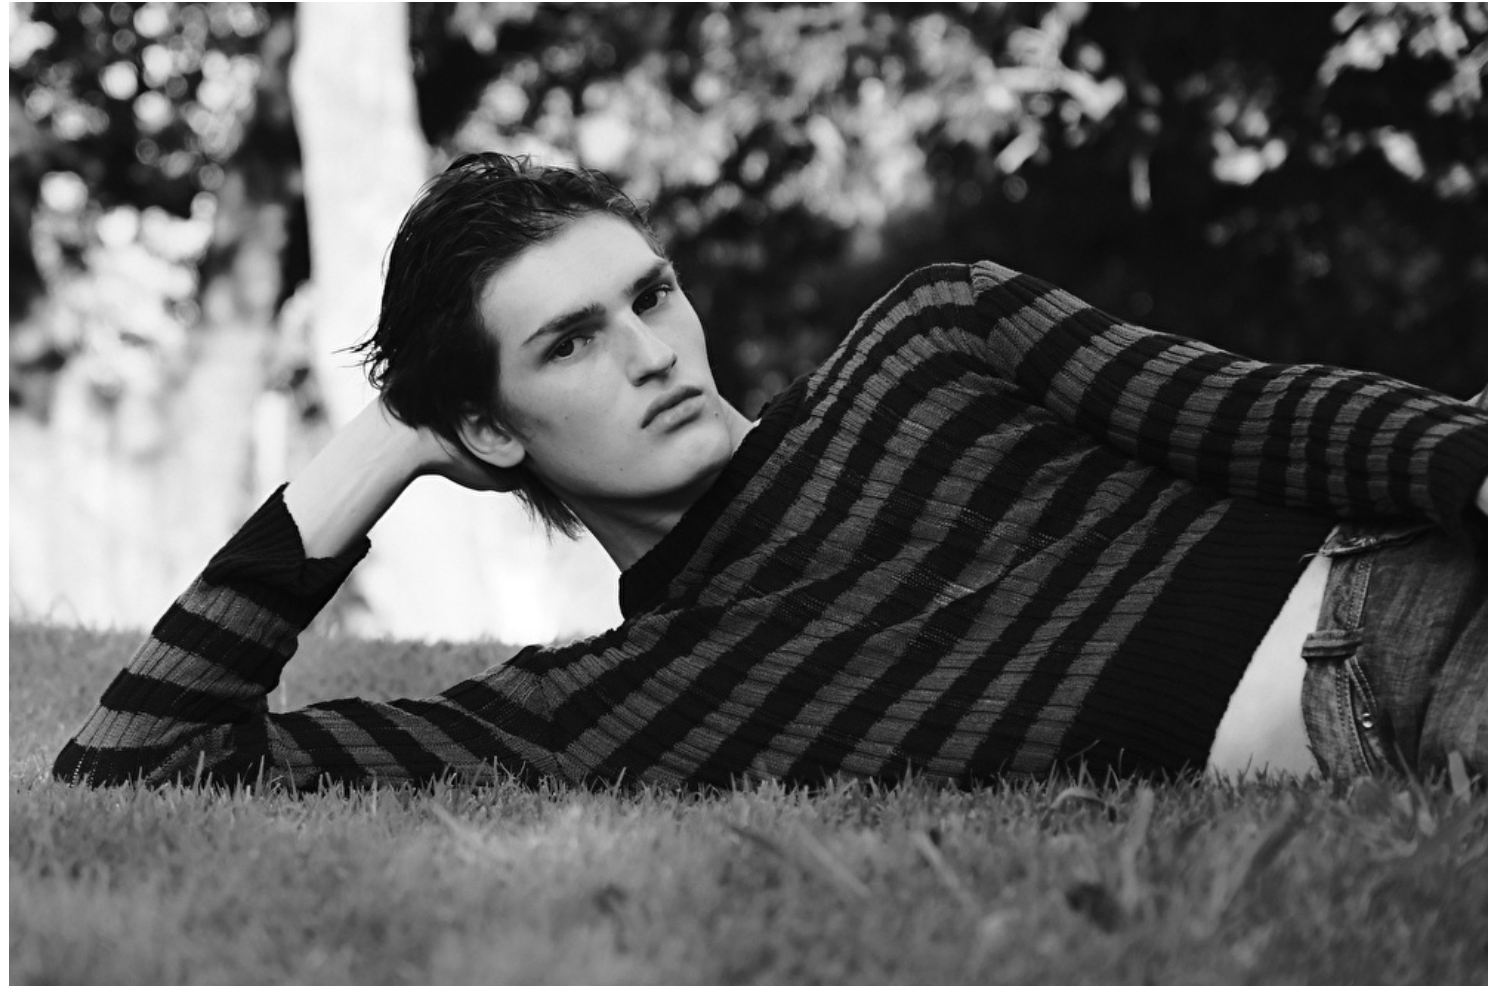

Select

MODEL MANAGEMENT

182 Rue de Rivoli, Paris, 75001, Ile-de-France, France

Phone: +33 (0) 1 40 20 15 15 Email: info.paris@selectmodel.com Website: <https://selectmodel.com/>

ALEJO LAZZARINO

Height 187cm / 6' 1.5"

Chest 88cm / 34.5"

Waist 67cm / 26.5"

Hips 90cm / 35.5"

Shoes EU/US/UK 43 / 10.5 / 9

Eyes Blue

Hair Blond

Suit size 48cm / 38"