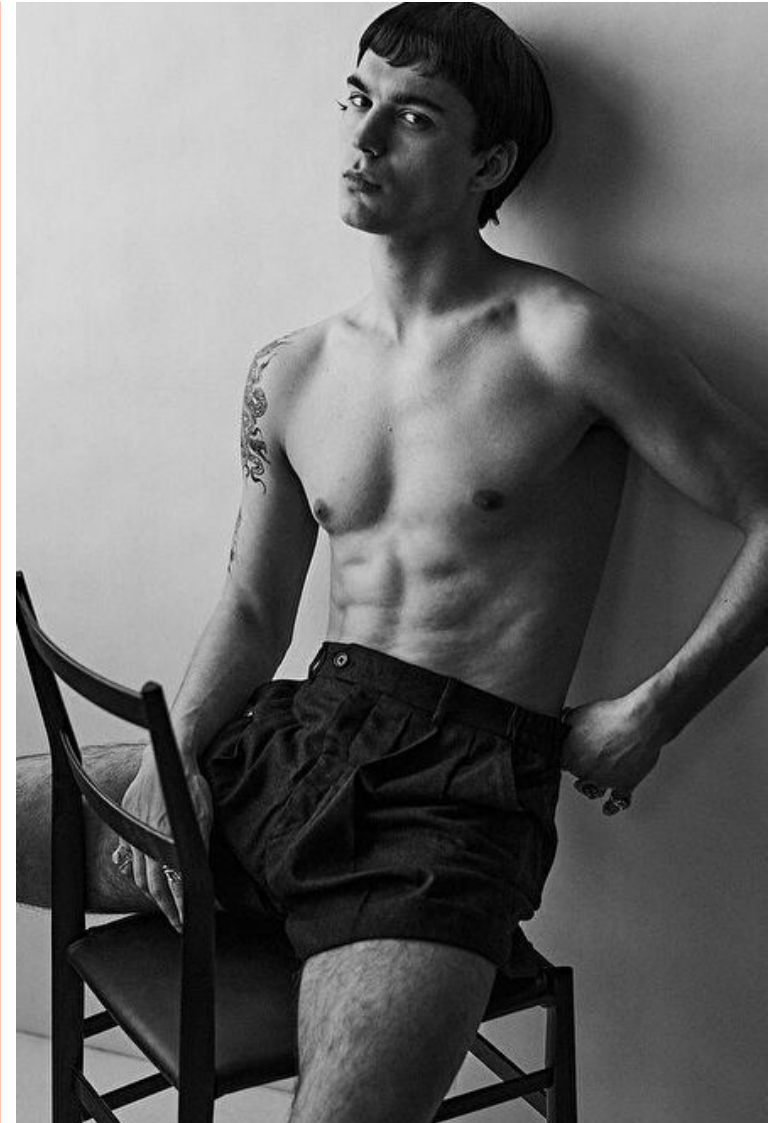

Select

MODEL MANAGEMENT

182 Rue de Rivoli, Paris, 75001, Île-de-France, France

Phone: +33 (0) 1 40 20 15 15 Email: info.paris@selectmodel.com Website: <https://selectmodel.com/>

ALEKSANDR GUDRINS

Height 186cm / 6' 1.0"

Chest 94cm / 37"

Waist 70cm / 27.5"

Hips 92cm / 36"

Shoes EU/US/UK 41 / 8.5 / 7.5

Eyes Hazel

Hair Dark brown

Inseam 77cm / 30.5"

Sleeve 60cm / 23.5"

Suit size 48cm / 38"

model wears shells necklace Dignem42-SS23