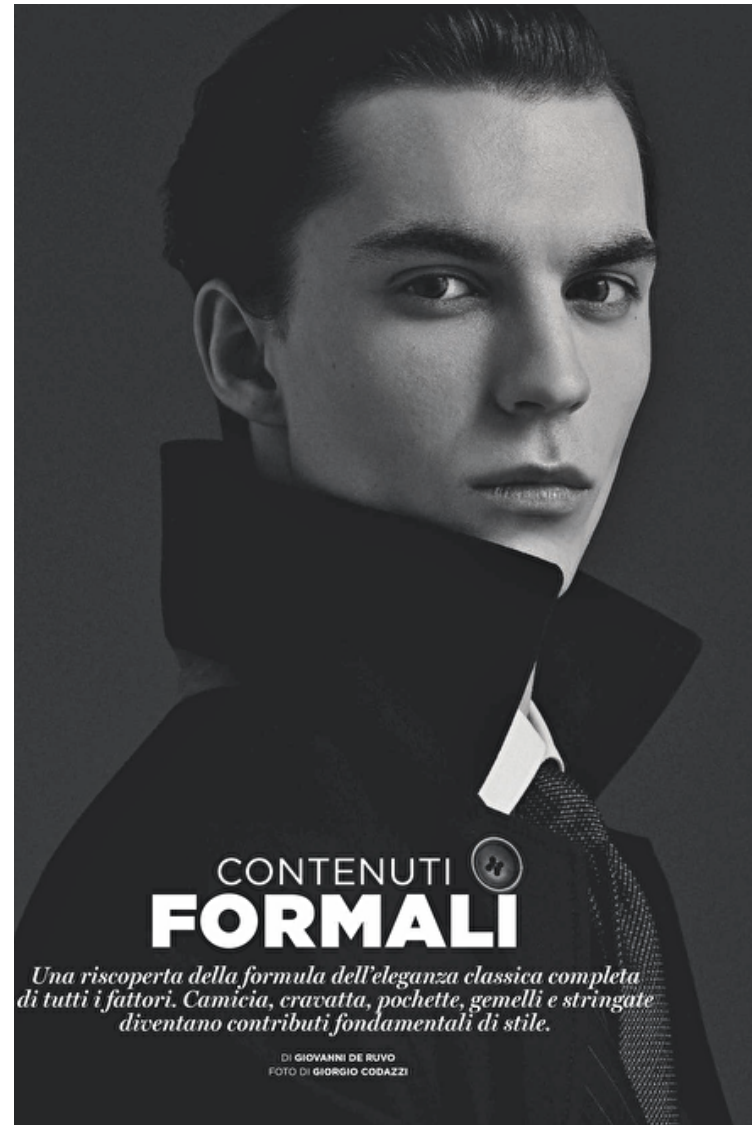

Select

MODEL MANAGEMENT

182 Rue de Rivoli, Paris, 75001, Ile-de-France, France

Phone: +33 (0) 1 40 20 15 15 Email: info.paris@selectmodel.com Website: <https://selectmodel.com/>

ALEKSANDR GUDRINS

Height 186cm / 6' 1.0"

Chest 94cm / 37"

Waist 70cm / 27.5"

Hips 92cm / 36"

Shoes EU/US/UK 41 / 8.5 / 7.5

Eyes Hazel

Hair Dark brown

Inseam 77cm / 30.5"

Sleeve 60cm / 23.5"

Suit size 48cm / 38"