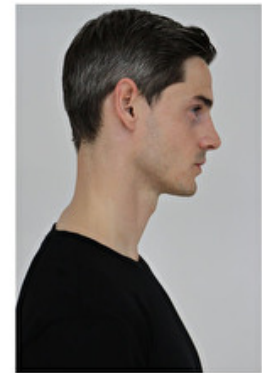

MODEL MANAGEMENT

182 Rue de Rivoli, Paris, 75001, Ile-de-France, France

Phone: +33 (0) 1 40 20 15 15 Email: info.paris@selectmodel.com Website: <https://selectmodel.com/>

ALESSIO WILMS

Height 187cm / 6' 1.5"

Chest 98cm / 38.5"

Waist 79cm / 31"

Hips 94cm / 37"

Shoes EU/US/UK 44 / 11 / 9.5

Eyes Blue

Hair Grey/Black

Suit size 48cm / 38"

Select

MODEL MANAGEMENT

ALESSIO WILMS

HEIGHT 187CM BUST 98CM WAIST 79CM HIPS 94CM EYES BLUE HAIR GREY

182 RUE DE RIVOLI, 75001, PARIS
TEL: + 33 (0) 1 40 20 15 15