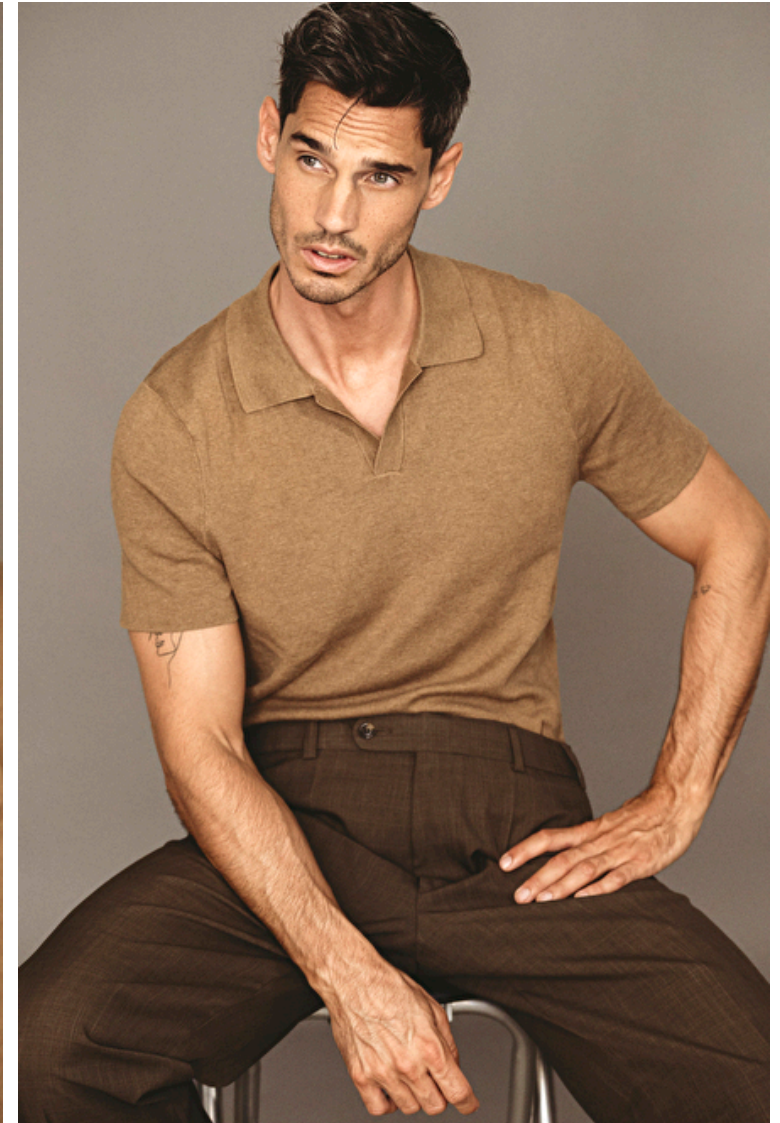

ALESSIO WILMS

Height 187cm / 6' 1.5"

Chest 98cm / 38.5"

Waist 79cm / 31"

Hips 94cm / 37"

Shoes EU/US/UK 44 / 11 / 9.5

Eyes Blue

Hair Grey/Black

Suit size 48cm / 38"