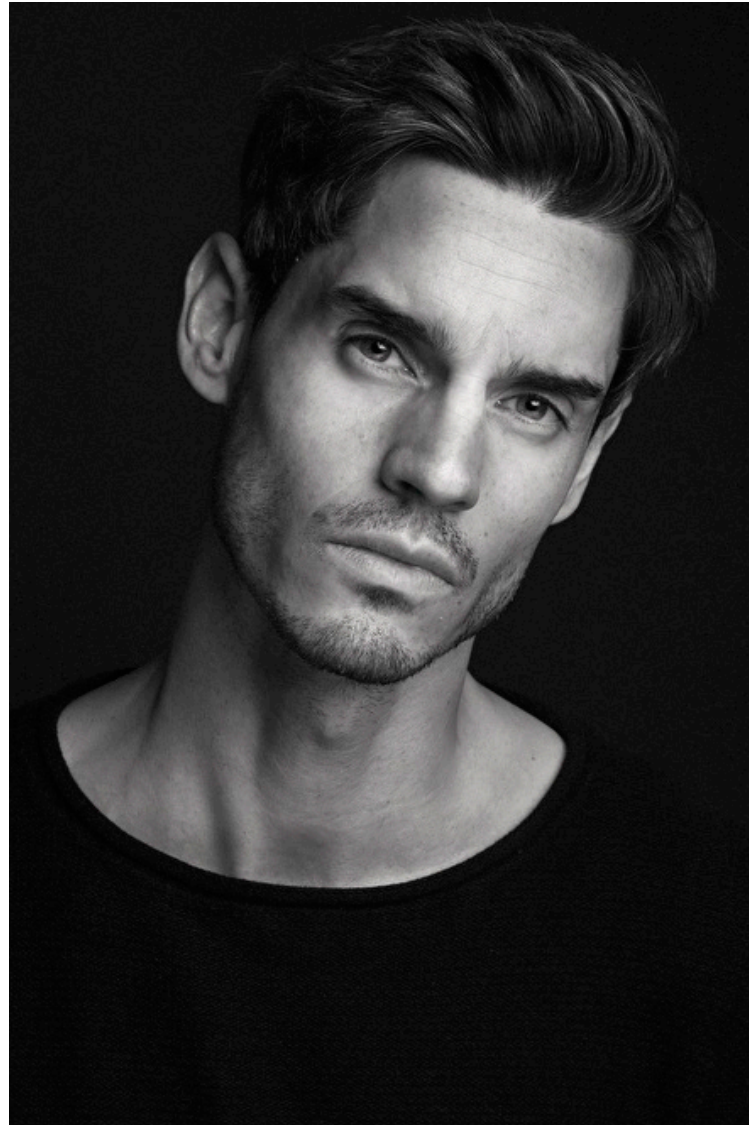

Chest 98cm / 38.5"

Waist 79cm / 31"

Hips 94cm / 37"

Shoes EU/US/UK 44 / 11 / 9.5

Eyes Blue

Hair Grey/Black

Suit size 48cm / 38"

Select

MODEL MANAGEMENT

ALESSIO WILMS

HEIGHT 187CM BUST 98CM WAIST 79CM HIPS 94CM EYES BLUE HAIR GREY

182 RUE DE RIVOLI, 75001, PARIS
TEL: + 33 (0) 1 40 20 15 15