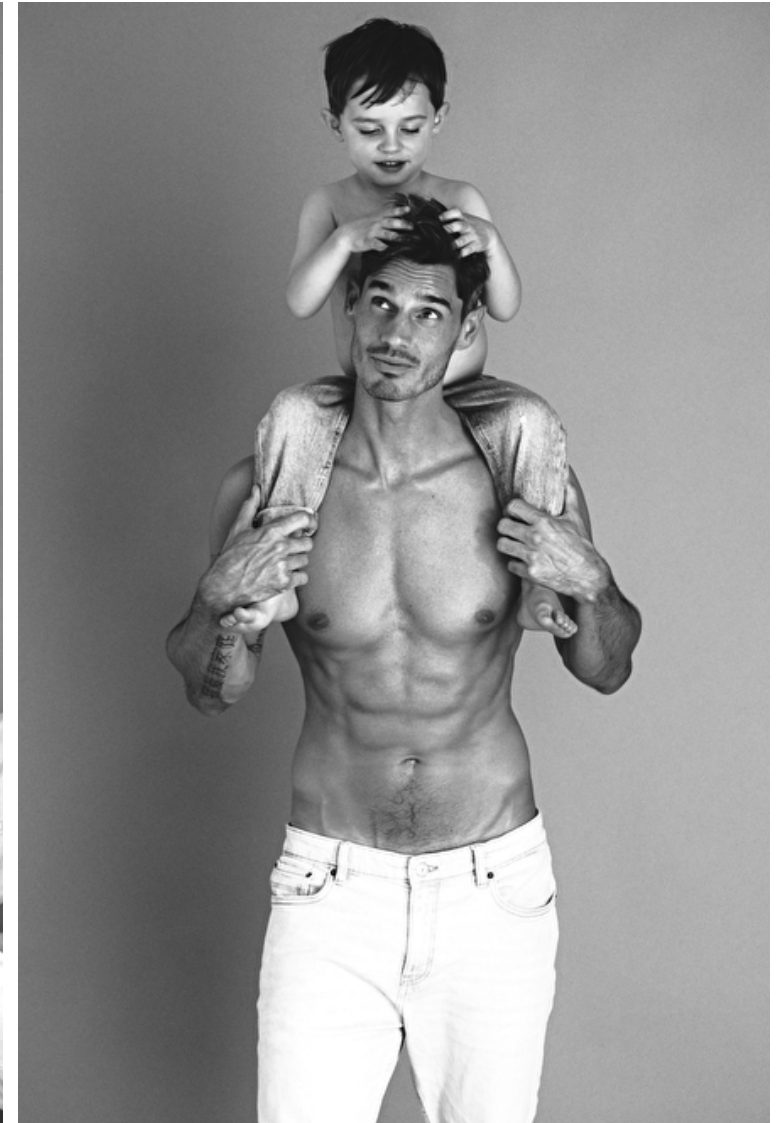

Chest 98cm / 38.5"

Waist 79cm / 31"

Hips 94cm / 37"

Shoes EU/US/UK 44 / 11 / 9.5

Eyes Blue

Hair Grey/Black

Suit size 48cm / 38"

Select