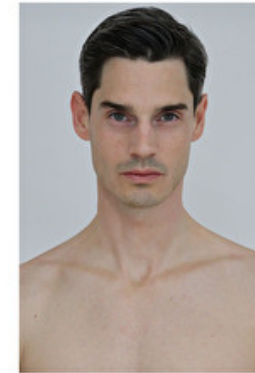

MODEL MANAGEMENT

182 Rue de Rivoli, Paris, 75001, Ile-de-France, France

Phone: +33 (0) 1 40 20 15 15 Email: info.paris@selectmodel.com Website: <https://selectmodel.com/>

ALESSIO WILMS

Height 187cm / 6' 1.5"

Chest 98cm / 38.5"

Waist 79cm / 31"

Hips 94cm / 37"

Shoes EU/US/UK 44 / 11 / 9.5

Eyes Blue

Hair Grey/Black

Suit size 48cm / 38"

Select

MODEL MANAGEMENT

ALESSIO WILMS

HEIGHT 187CM BUST 98CM WAIST 79CM HIPS 94CM EYES BLUE HAIR GREY

182 RUE DE RIVOLI, 75001, PARIS
TEL: + 33 (0) 1 40 20 15 15