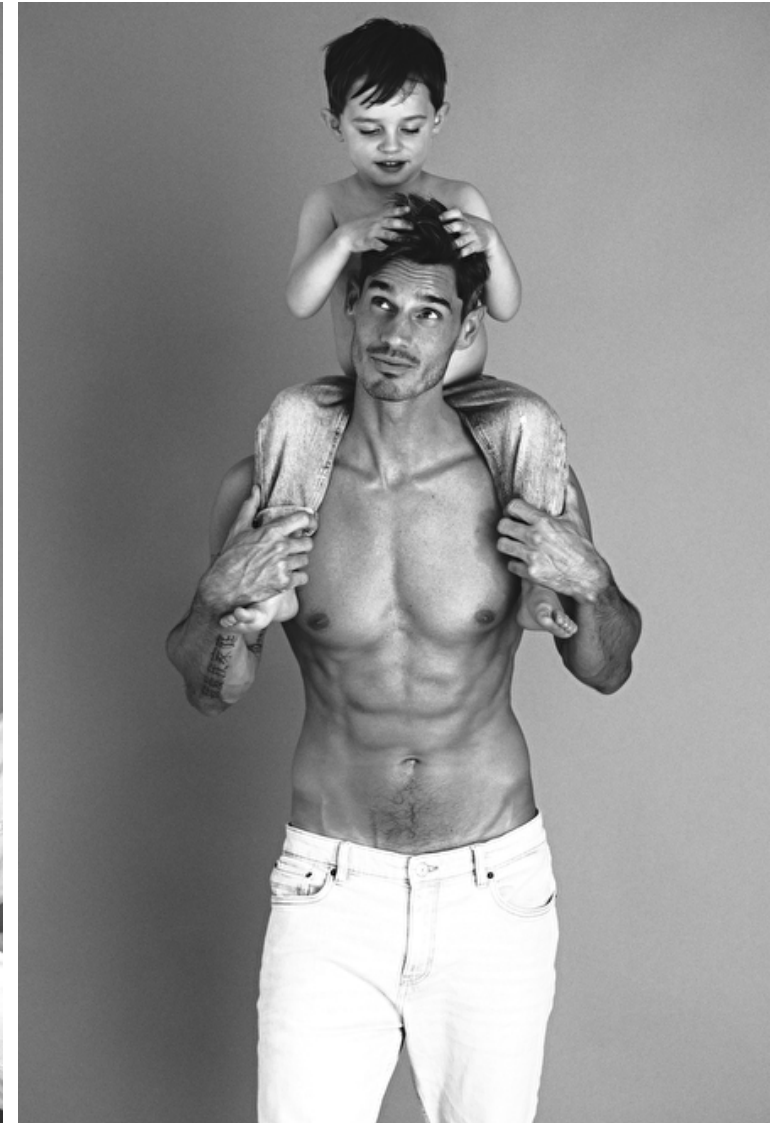

Chest 98cm / 38.5"

Waist 79cm / 31"

Hips 94cm / 37"

Shoes EU/US/UK 44 / 11 / 9.5

Eyes Blue

Hair Grey/Black

Suit size 48cm / 38"

Select