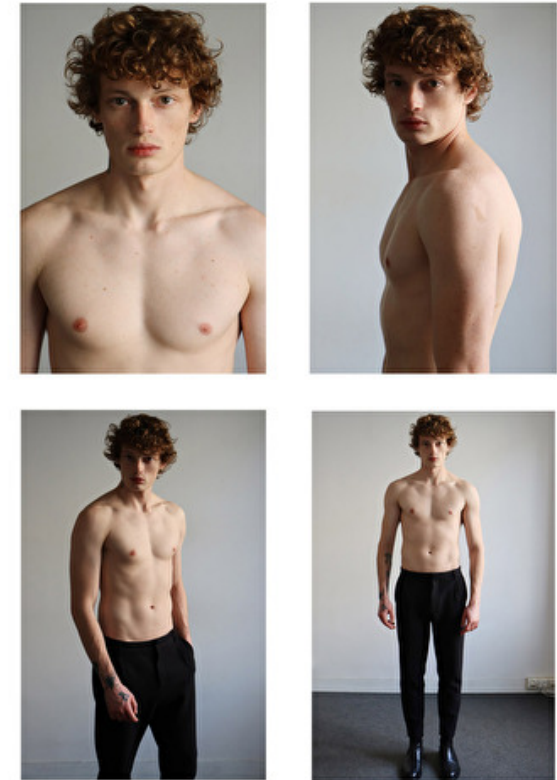

Chest 97cm / 38"

Waist 77cm / 30.5"

Hips 91cm / 36"

Shoes EU/US/UK 44 / 11 / 9.5

Eyes Green brown

Hair Dark blond

Suit size 48cm / 38"

Select

MODEL MANAGEMENT

ALEX STOLLER

HEIGHT 186CM BUST 97CM WAIST 66CM HIPS 91CM EYES GREEN HAIR RED

182 RUE DE RIVOLI, 75001, PARIS
TEL: + 33 (0) 1 40 20 15 15