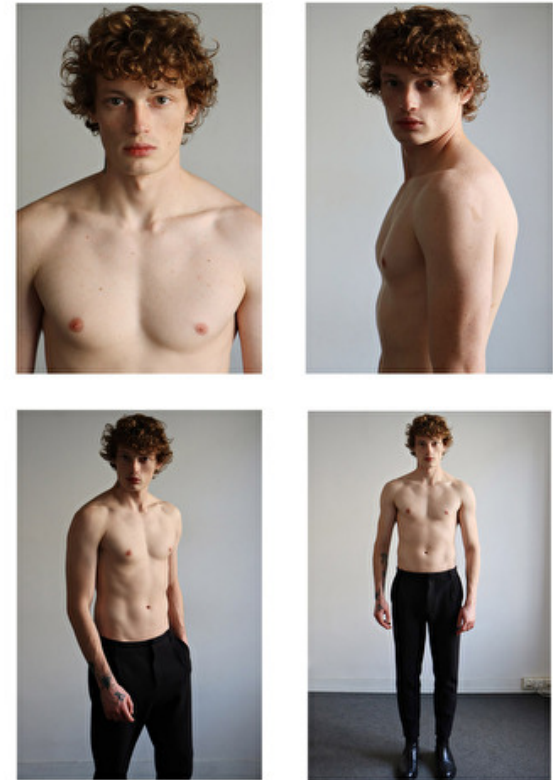

Select

MODEL MANAGEMENT

ALEX STOLLER

HEIGHT 186CM BUST 97CM WAIST 66CM HIPS 91CM EYES GREEN HAIR RED

182 RUE DE RIVOLI, 75001, PARIS
TEL: + 33 (0) 1 40 20 15 15