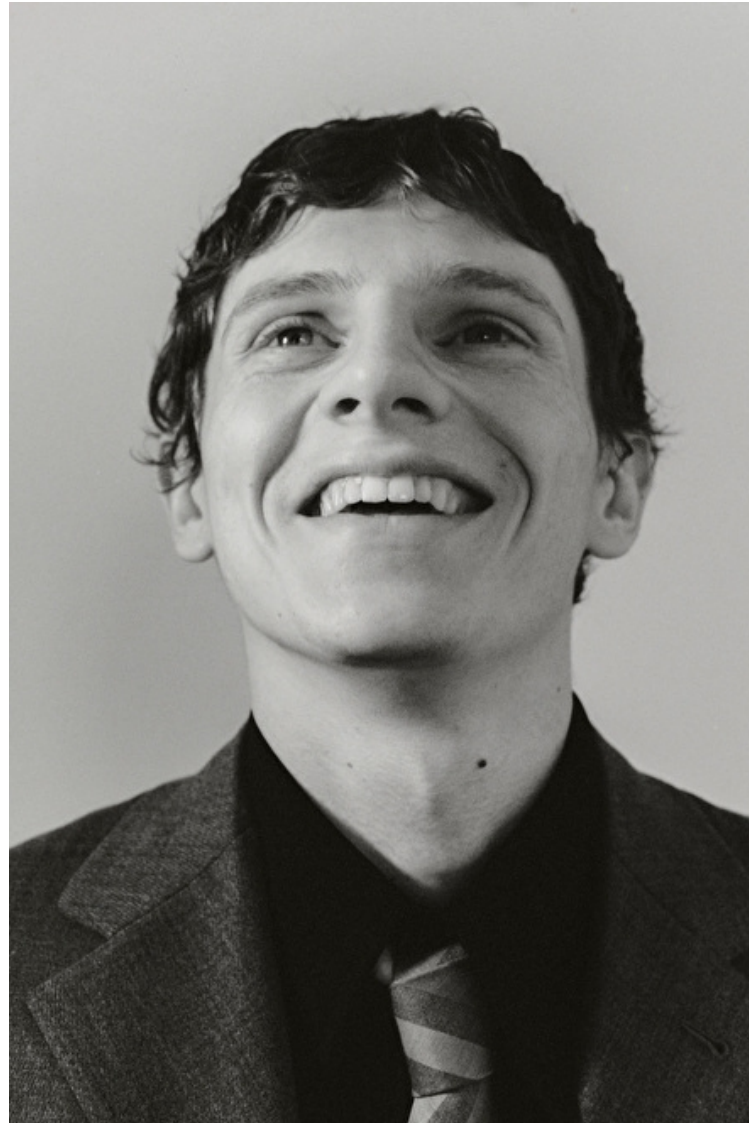

ALEXANDRE BUIRE

Height 187cm / 6' 1.5"

Chest 89cm / 35"

Waist 71cm / 28"

Hips 87cm / 34.5"

Shoes EU/US/UK 45 / 12 / 10.5

Eyes Blue

Hair Red

Height 187cm / 6' 1.5"

Chest 89cm / 35"

Waist 71cm / 28"

Hips 87cm / 34.5"

Shoes EU/US/UK 45 / 12 / 10.5

Eyes Blue

Hair Red

Suit size 46cm / 36"

Suit size 46cm / 36"

ALEXANDRE BUIRE

Height 187cm / 6' 1.5"

Chest 89cm / 35"

Waist 71cm / 28"

Hips 87cm / 34.5"

Shoes EU/US/UK 45 / 12 / 10.5

Eyes Blue