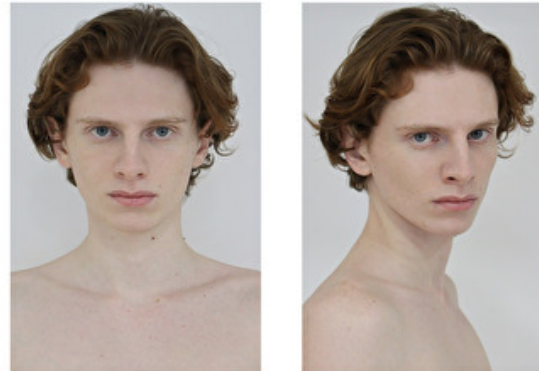

Select

MODEL MANAGEMENT

182 Rue de Rivoli, Paris, 75001, Île-de-France, France

Phone: +33 (0) 1 40 20 15 15 Email: info.paris@selectmodel.com Website: <https://selectmodel.com/>

ALEXANDRE BUIRE

Select

MODEL MANAGEMENT

Height 187cm / 6' 1.5"

Chest 89cm / 35"

Waist 71cm / 28"

Hips 87cm / 34.5"

Shoes EU/US/UK 45 / 12 / 10.5

Eyes Blue

Hair Red

Suit size 46cm / 36"

ALEXANDRE BUIRE

HEIGHT 187CM BUST 89CM WAIST 71CM HIPS 87CM EYES BLUE HAIR RED

182 RUE DE RIVOLI, 75001, PARIS
TEL: + 33 (0) 1 40 20 15 15