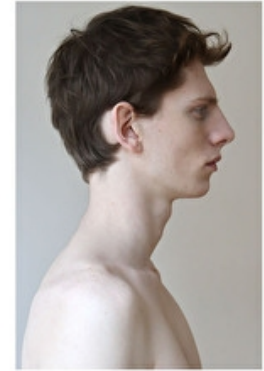

ALEXANDRE BUIRE

Height 187cm / 6' 1.5"

Chest 89cm / 35"

Waist 71cm / 28"

Hips 87cm / 34.5"

Shoes EU/US/UK 45 / 12 / 10.5

Eyes Blue

Hair Red

Hair Red

Suit size 46cm / 36"

ALEXANDRE BUIRE

Height 187cm / 6' 1.5"

Chest 89cm / 35"

Waist 71cm / 28"

Hips 87cm / 34.5"

Shoes EU/US/UK 45 / 12 / 10.5

Eyes Blue

Hair Red

Suit size 46cm / 36"

Select

MODEL MANAGEMENT

ALEXANDRE BUIRE

HEIGHT 187CM BUST 89CM WAIST 71CM HIPS 87CM EYES BLUE HAIR RED

182 RUE DE RIVOLI, 75001, PARIS
TEL: + 33 (0) 1 40 20 15 15