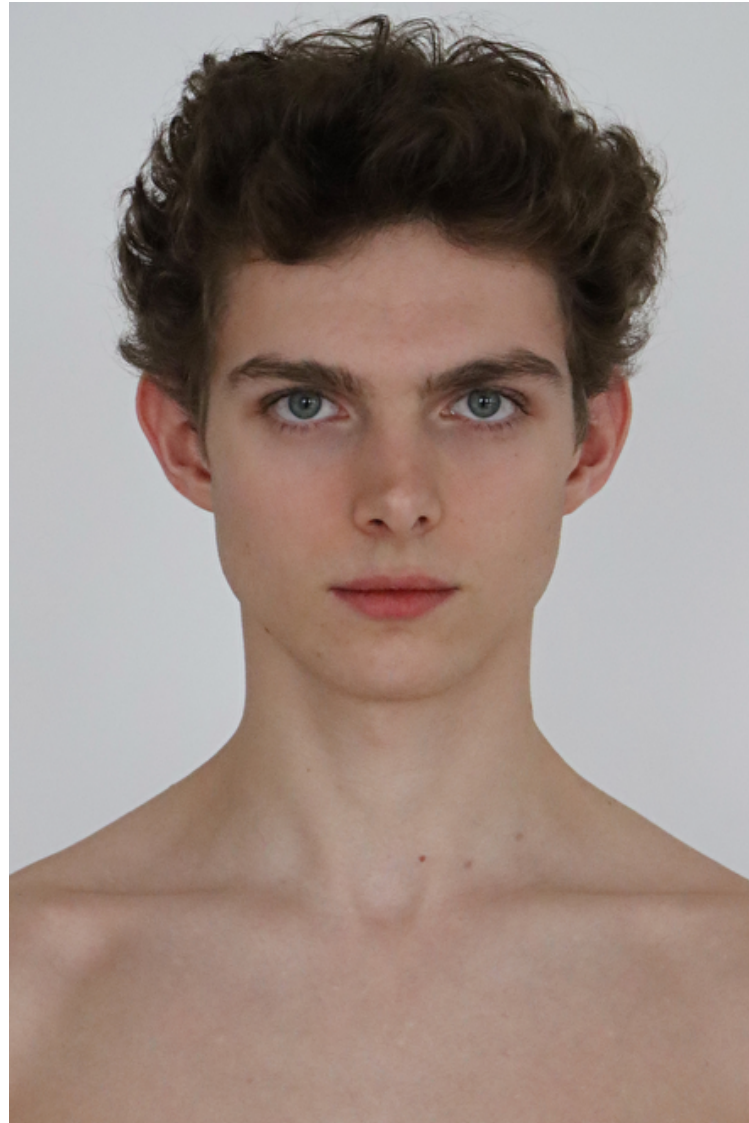

ALEXIS SAULNIER

Height 186cm / 6' 1.0"

Chest 84cm / 33"

Waist 66cm / 26"

Hips 82cm / 32.5"

Shoes EU/US/UK 43 / 10.5 / 9

Eyes Blue grey

Hair Brown

Chest 84cm / 33"

Waist 66cm / 26"

Hips 82cm / 32.5"

Shoes EU/US/UK 43 / 10.5 / 9

Eyes Blue grey

Hair Brown

Suit size 48cm / 38"

ALEXIS SAULNIER

Height 186cm / 6' 1.0"

Chest 84cm / 33"

Waist 66cm / 26"

Hips 82cm / 32.5"

Shoes EU/US/UK 43 / 10.5 / 9

Eyes Blue grey

Hair Brown

Suit size 48cm / 38"

Select
MODEL MANAGEMENT

ALEXIS SAULNIER

HEIGHT 186CM BUST 84CM WAIST 66CM HIPS 80CM EYES BLUE HAIR BROWN

182 RUE DE RIVOLI, 75001, PARIS
TEL: + 33 (0) 1 40 20 15 15