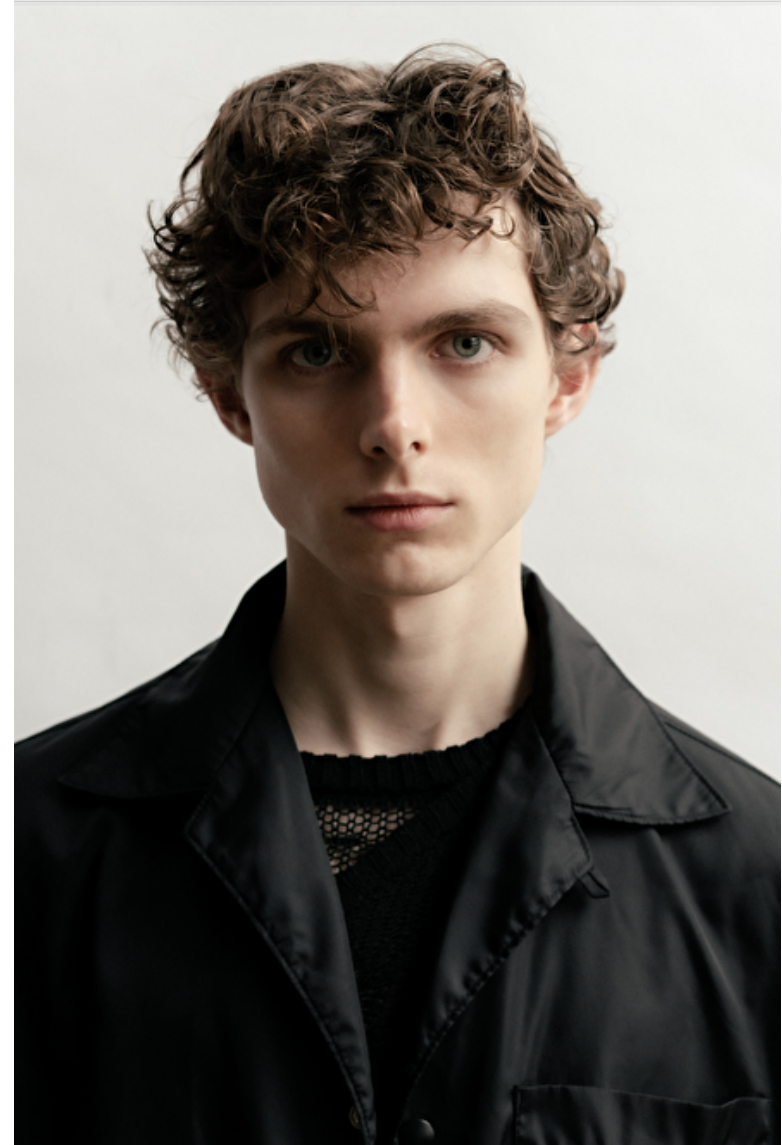

ALEXIS SAULNIER

Height 186cm / 6' 1.0"

Chest 84cm / 33"

Waist 66cm / 26"

Hips 82cm / 32.5"

Shoes EU/US/UK 43 / 10.5 / 9

Eyes Blue grey

Hair Brown

Suit size 48cm / 38"