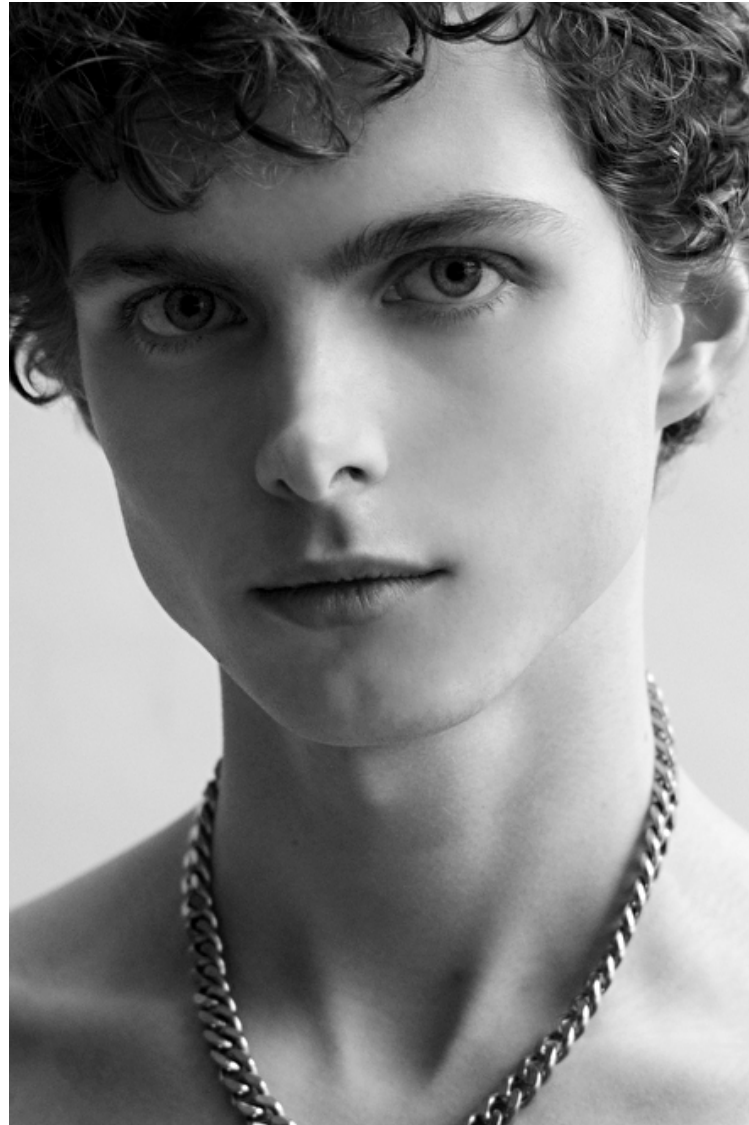

Chest 84cm / 33"

Waist 66cm / 26"

Hips 82cm / 32.5"

Shoes EU/US/UK 43 / 10.5 / 9

Eyes Blue grey

Hair Brown

Suit size 48cm / 38"

ALEXIS SAULNIER