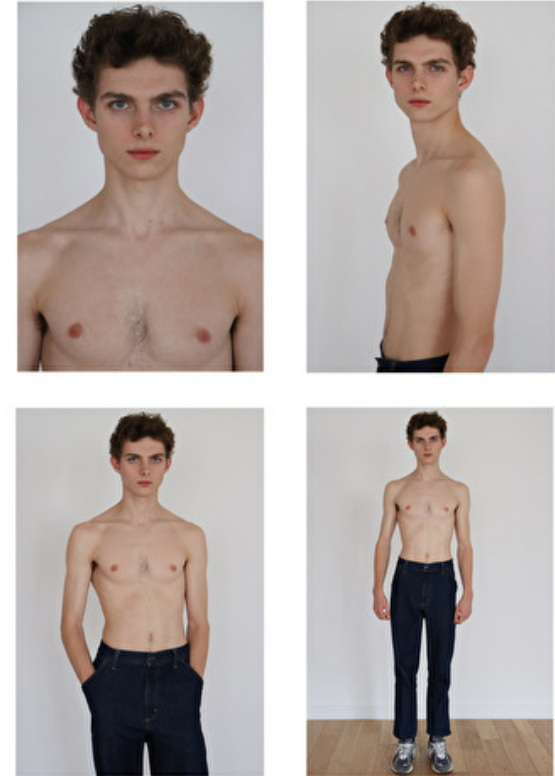

ALEXIS SAULNIER

Height 186cm / 6' 1.0"

Chest 84cm / 33"

Waist 66cm / 26"

Hips 82cm / 32.5"

Shoes EU/US/UK 43 / 10.5 / 9

Eyes Blue grey

Hair Brown

Chest 84cm / 33"

Waist 66cm / 26"

Hips 82cm / 32.5"

Shoes EU/US/UK 43 / 10.5 / 9

Eyes Blue grey

Hair Brown

Suit size 48cm / 38"

ALEXIS SAULNIER

Height 186cm / 6' 1.0"

Chest 84cm / 33"

Waist 66cm / 26"

Hips 82cm / 32.5"

Shoes EU/US/UK 43 / 10.5 / 9

Eyes Blue grey

Hair Brown

Suit size 48cm / 38"

Select
MODEL MANAGEMENT

ALEXIS SAULNIER

HEIGHT 186CM BUST 84CM WAIST 66CM HIPS 80CM EYES BLUE HAIR BROWN

182 RUE DE RIVOLI, 75001, PARIS
TEL: + 33 (0) 1 40 20 15 15