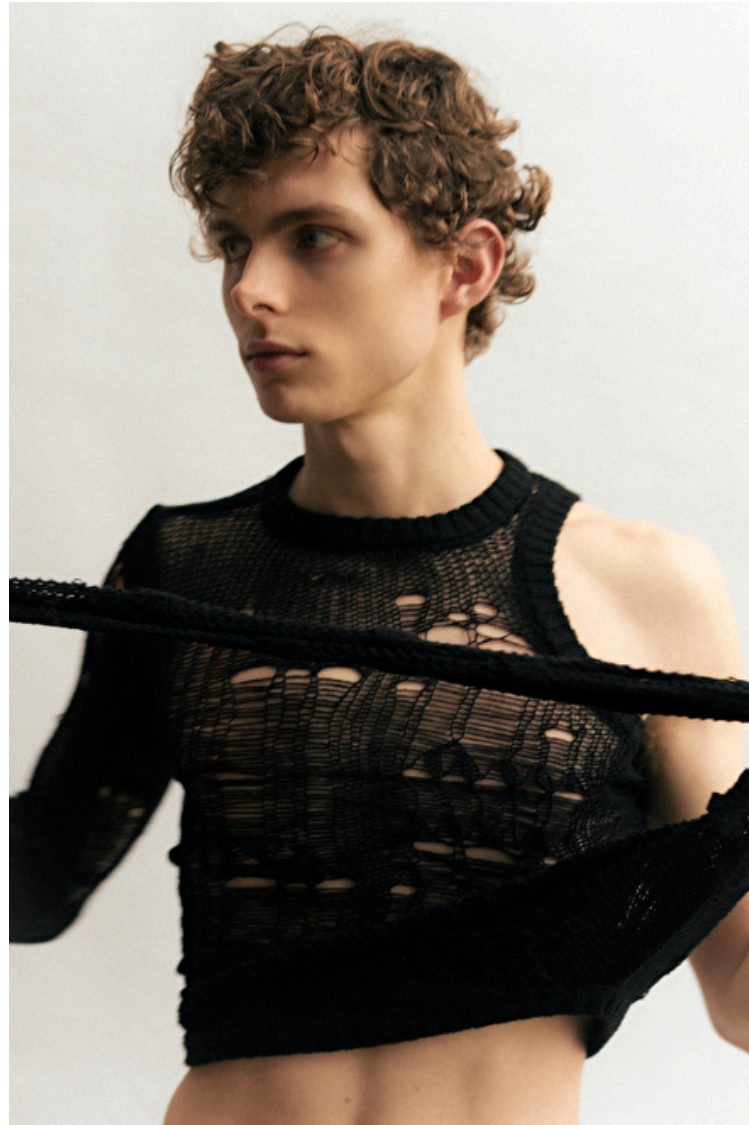

ALEXIS SAULNIER

Height 186cm / 6' 1.0"

Chest 84cm / 33"

Waist 66cm / 26"

Hips 82cm / 32.5"

Shoes EU/US/UK 43 / 10.5 / 9

Eyes Blue grey

Hair Brown

Suit size 48cm / 38"