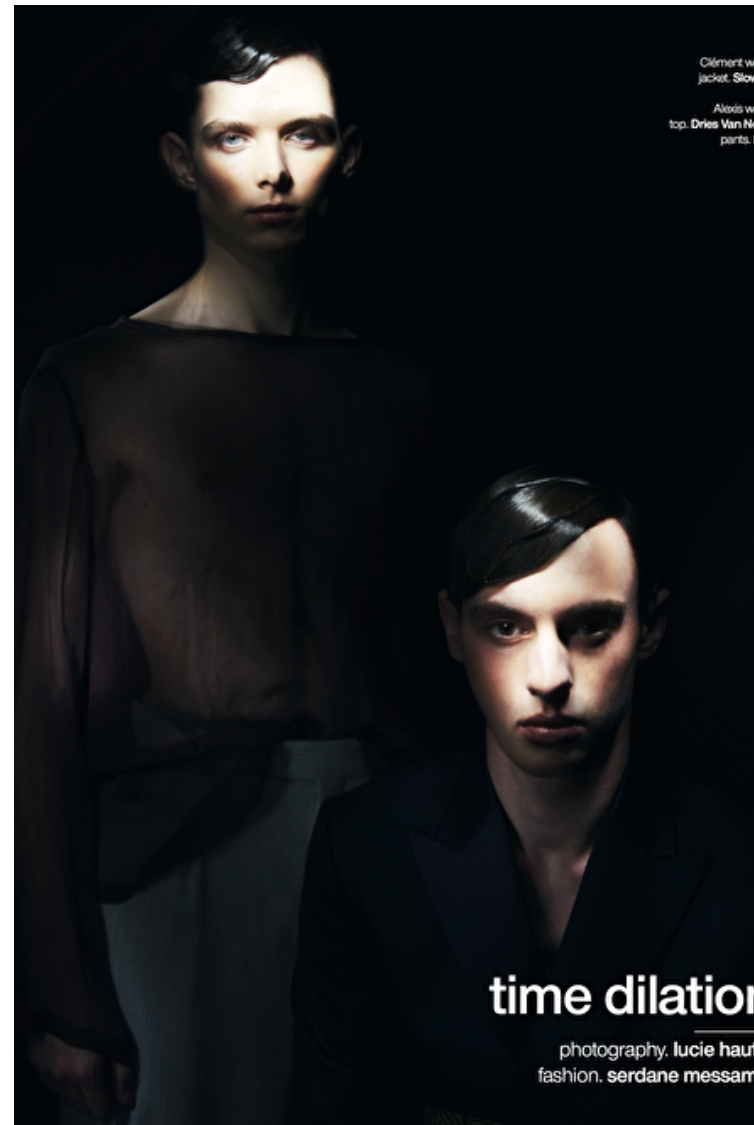

ALEXIS SAULNIER

Height 186cm / 6' 1.0"

Chest 84cm / 33"

Waist 66cm / 26"

Hips 82cm / 32.5"

Shoes EU/US/UK 43 / 10.5 / 9

Eyes Blue grey

Hair Brown

Chest 84cm / 33"

Waist 66cm / 26"

Hips 82cm / 32.5"

Shoes EU/US/UK 43 / 10.5 / 9

Eyes Blue grey

Hair Brown

Suit size 48cm / 38"

Select