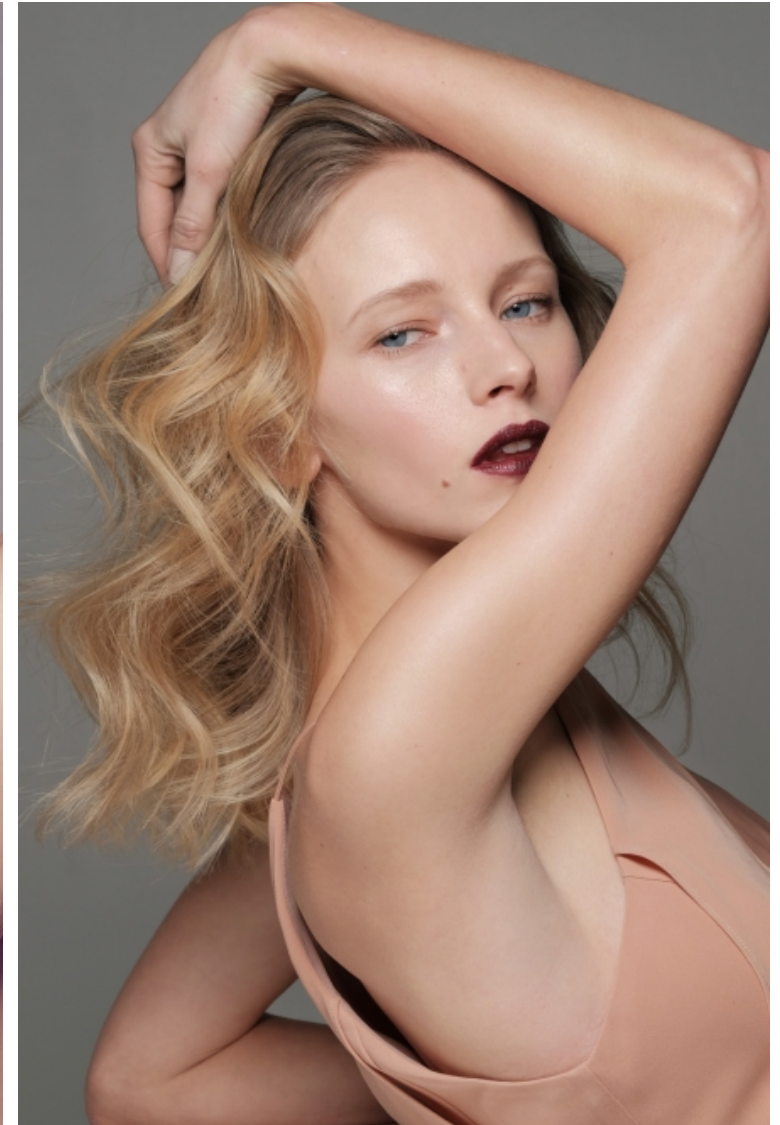

Bust 82cm / 32.5"

Waist 59cm / 23"

Hips 87cm / 34.5"

Shoes EU/US/UK 38 / 7.5 / 5

Eyes Blue

Hair Blond

Select

MODEL MANAGEMENT