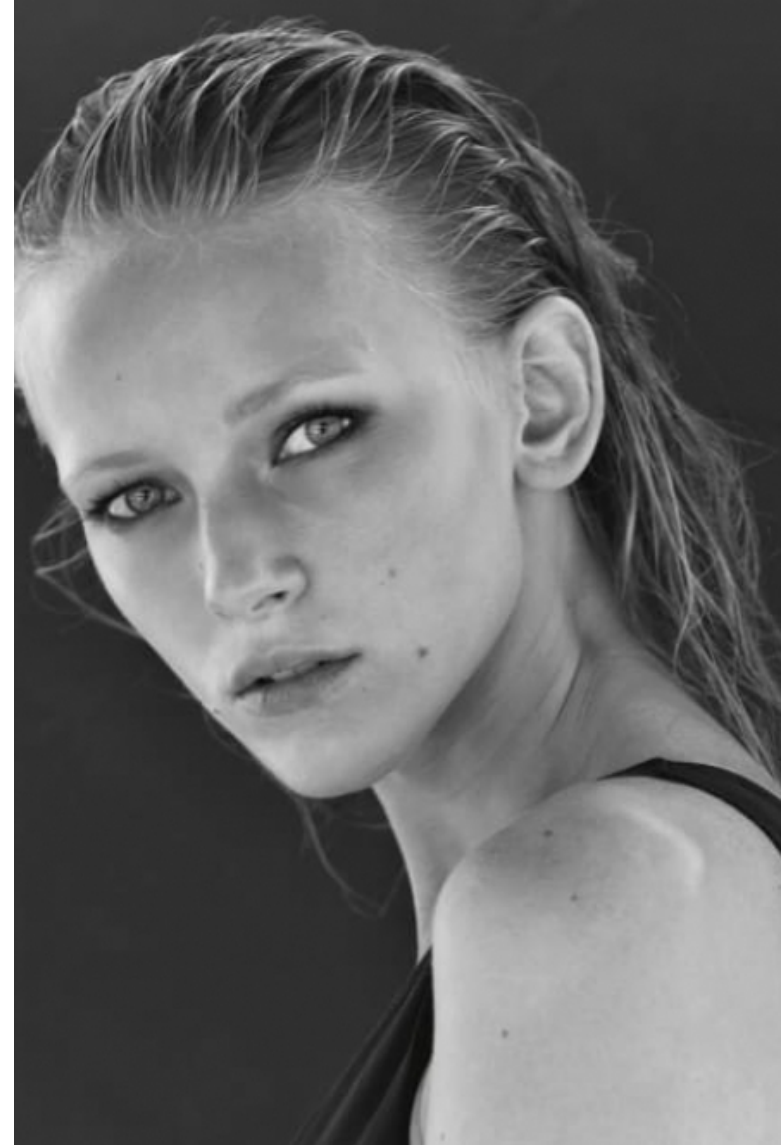

Alina Krasina

Height 176cm / 5' 9.5"

Bust 82cm / 32.5"

Waist 59cm / 23"

Hips 87cm / 34.5"

Shoes EU/US/UK 38 / 7.5 / 5

Eyes Blue

Hair Blond