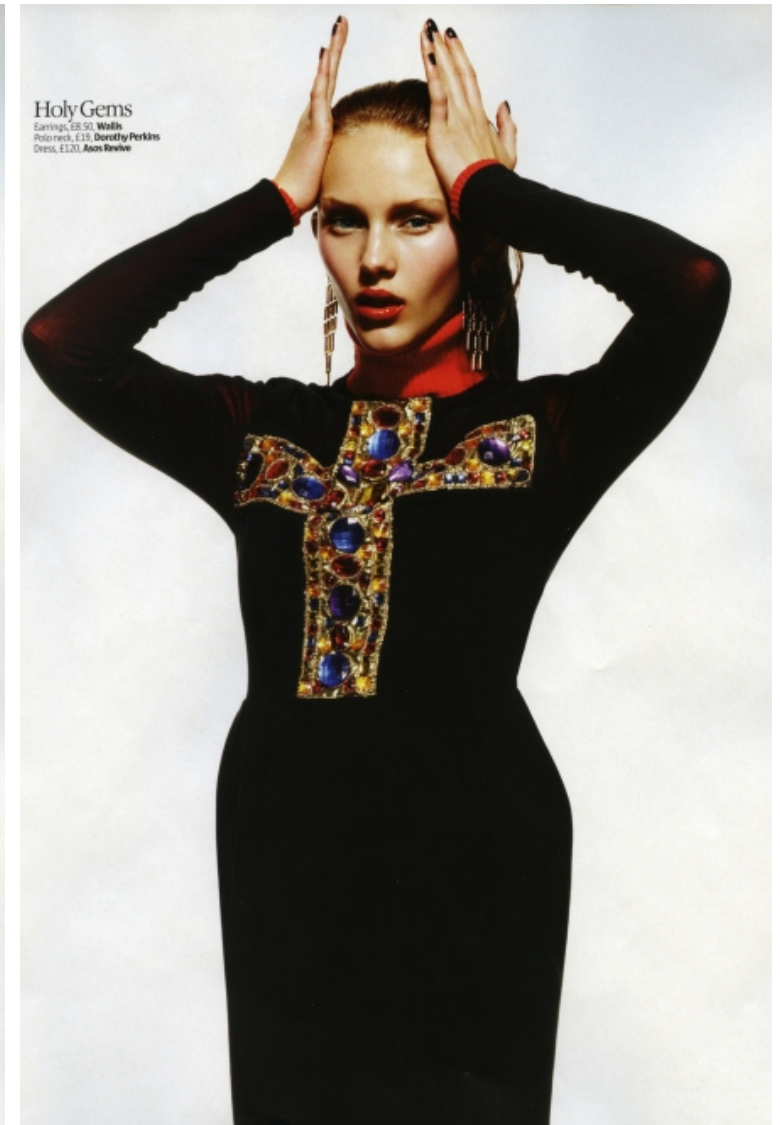

Select

MODEL MANAGEMENT

182 Rue de Rivoli, Paris, 75001, Ile-de-France, France

Phone: +33 (0) 1 40 20 15 15 Email: info.paris@selectmodel.com Website: <https://selectmodel.com/>

Alina Krasina

Height 176cm / 5' 9.5"

Bust 82cm / 32.5"

Waist 59cm / 23"

Hips 87cm / 34.5"

Shoes EU/US/UK 38 / 7.5 / 5

Eyes Blue

Hair Blond