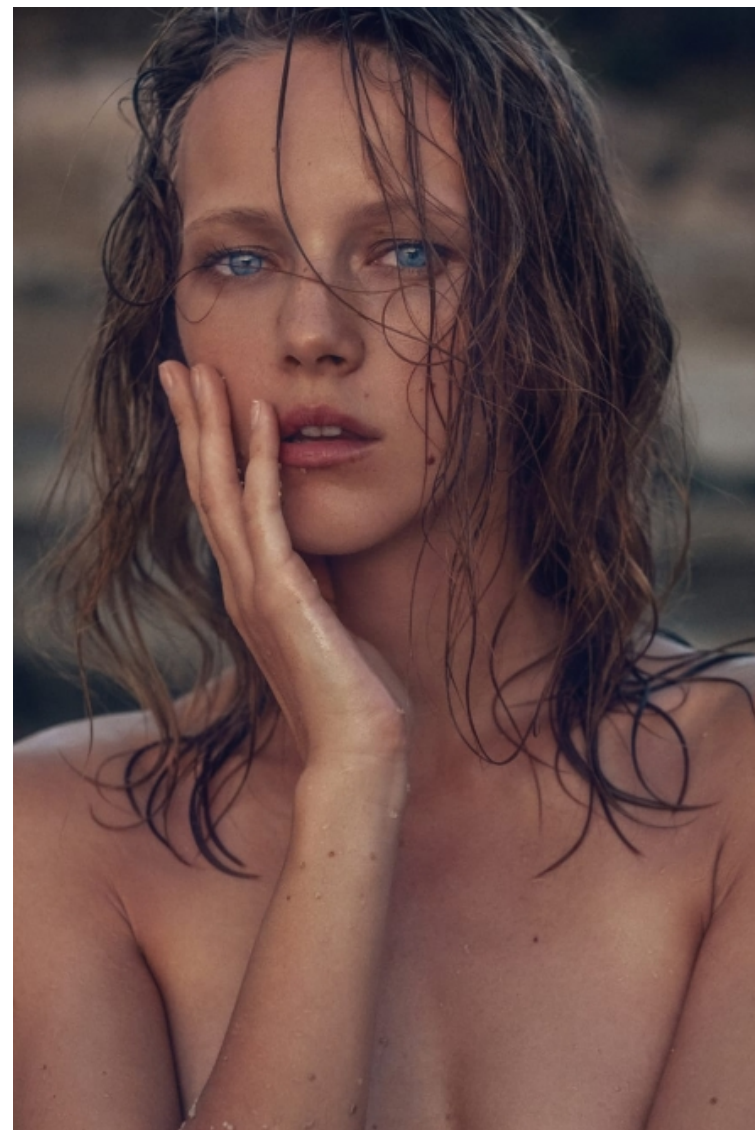

Alina Krasina

Height 176cm / 5' 9.5"

Bust 82cm / 32.5"

Waist 59cm / 23"

Hips 87cm / 34.5"

Shoes EU/US/UK 38 / 7.5 / 5

Eyes Blue

Hair Blond