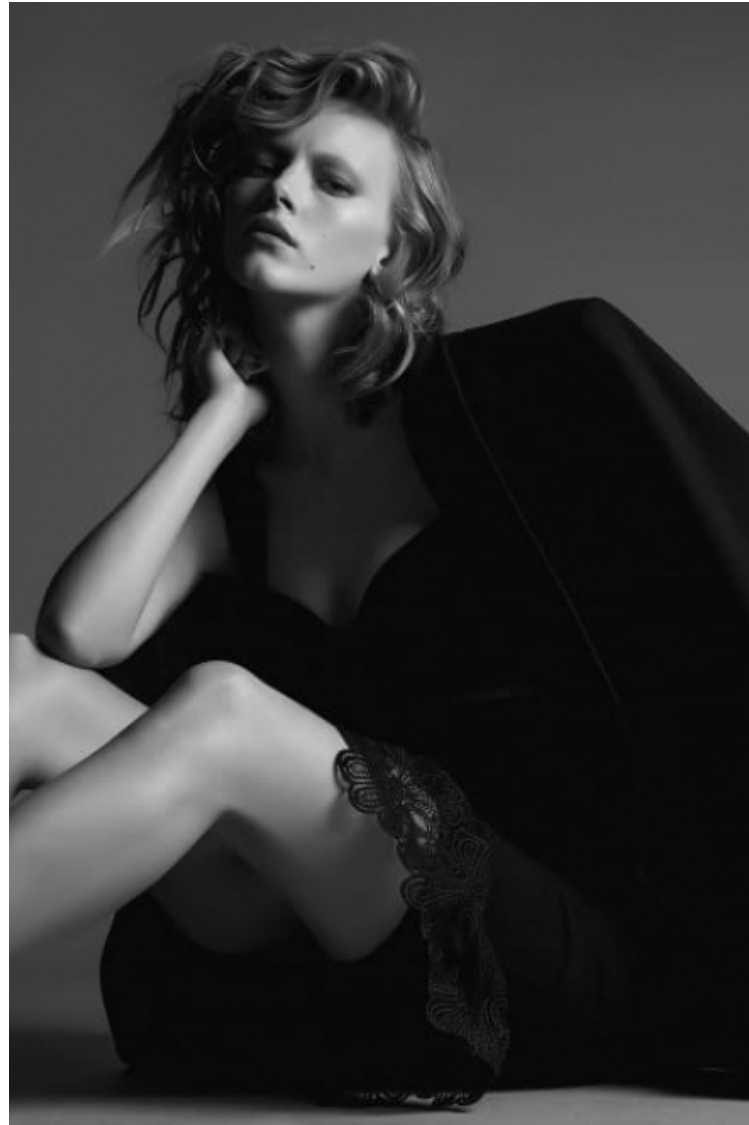

Bust 82cm / 32.5"

Waist 59cm / 23"

Hips 87cm / 34.5"

Shoes EU/US/UK 38 / 7.5 / 5

Eyes Blue

Hair Blond

Select

MODEL MANAGEMENT