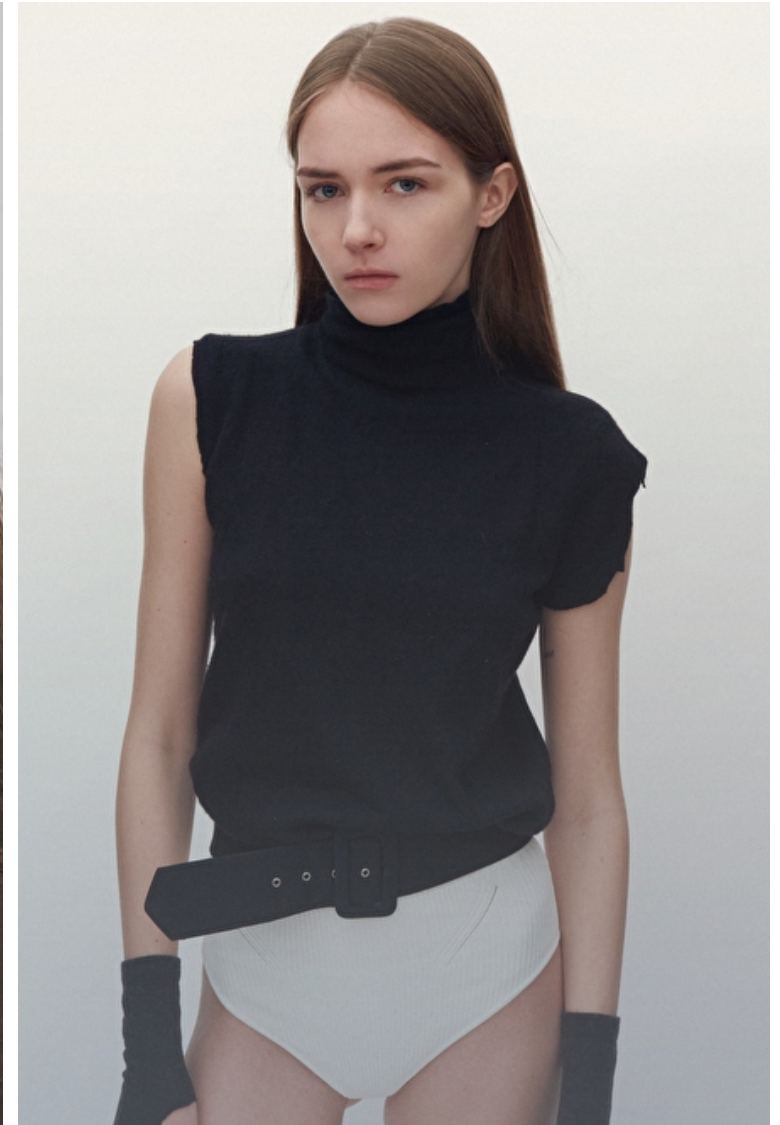

Select

MODEL MANAGEMENT

182 Rue de Rivoli, Paris, 75001, Ile-de-France, France

Phone: +33 (0) 1 40 20 15 15 Email: info.paris@selectmodel.com Website: <https://selectmodel.com/>

Alisa Rebraca

Height 178cm / 5' 10.0"

Bust 81cm / 32"

Waist 60cm / 23.5"

Hips 89cm / 35"

Shoes EU/US/UK 39.5 / 8.5 / 6

Eyes Blue

Hair Dark blond