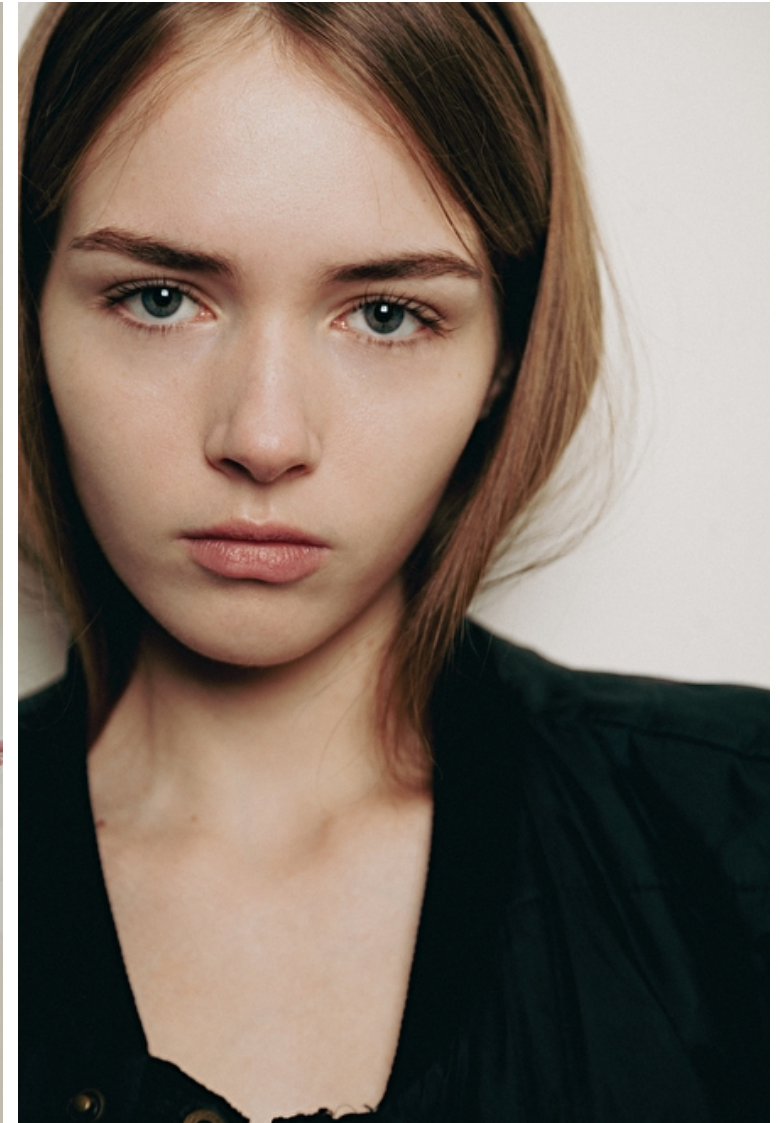

Alisa Rebraca

Height 178cm / 5' 10.0"

Bust 81cm / 32"

Waist 60cm / 23.5"

Hips 89cm / 35"

Shoes EU/US/UK 39.5 / 8.5 / 6

Eyes Blue

Hair Dark blond