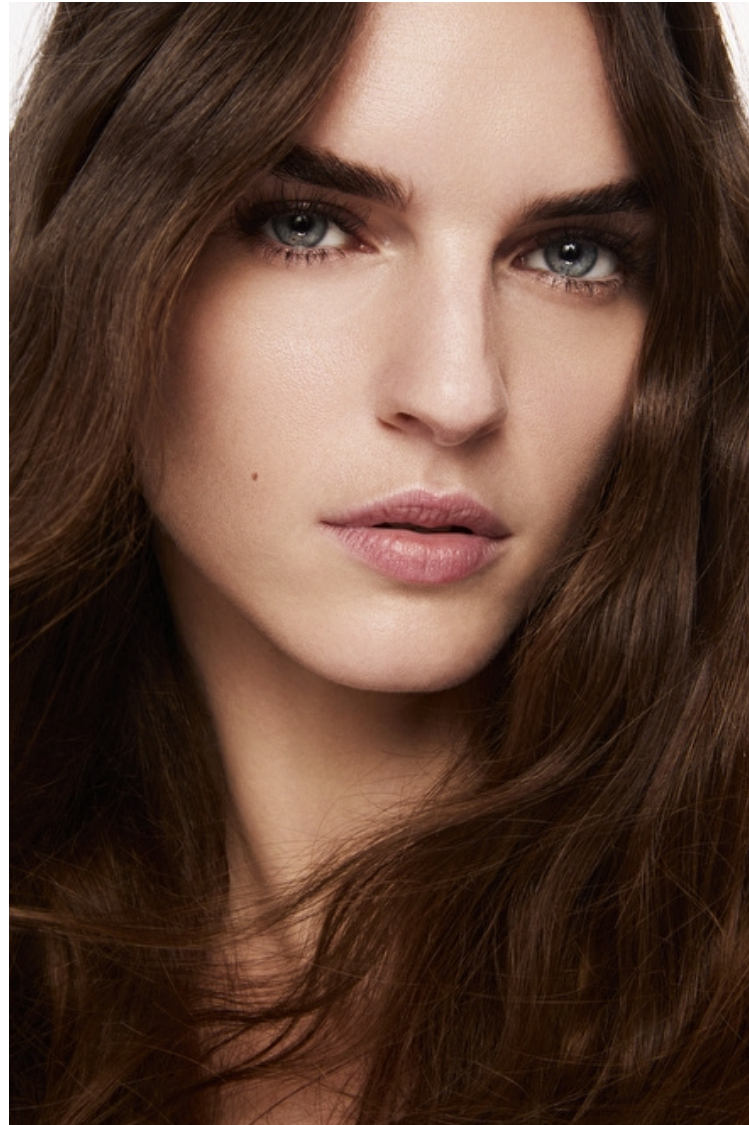

## Alma Lund

Height 177cm / 5' 9.5"

Bust 80cm / 31.5"

Waist 60cm / 23.5"

Hips 88cm / 34.5"

Shoes EU/US/UK 39.5 / 8.5 / 6

Eyes Blue

Hair Brown