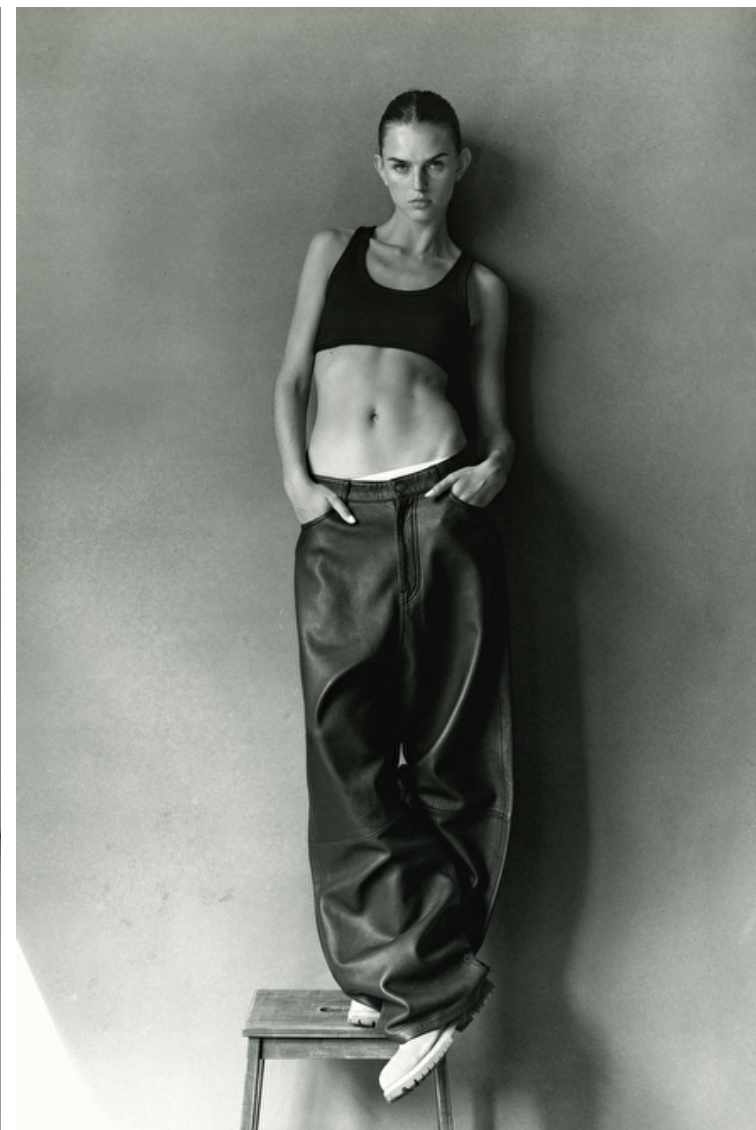

## Alma Lund

Height 177cm / 5' 9.5"

Bust 80cm / 31.5"

Waist 60cm / 23.5"

Hips 88cm / 34.5"

Shoes EU/US/UK 39.5 / 8.5 / 6

Eyes Blue

Hair Brown