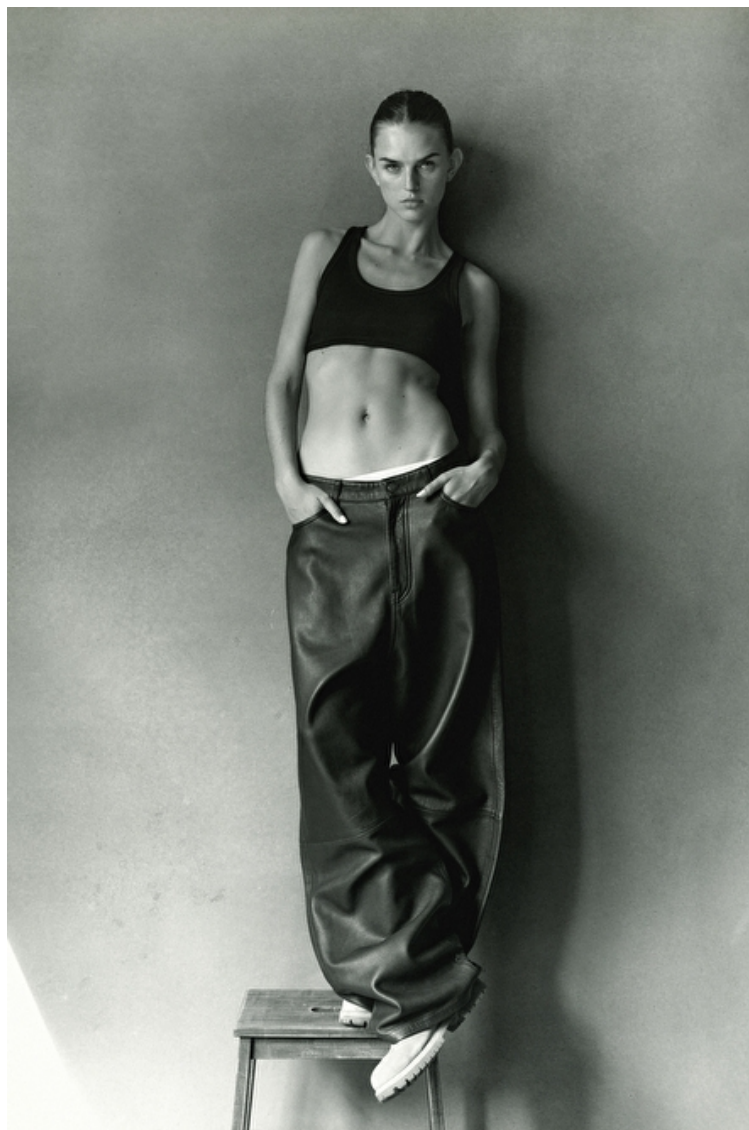

## Alma Lund

Height 177cm / 5' 9.5"

Bust 80cm / 31.5"

Waist 60cm / 23.5"

Hips 88cm / 34.5"

Shoes EU/US/UK 39.5 / 8.5 / 6

Eyes Blue

Hair Brown