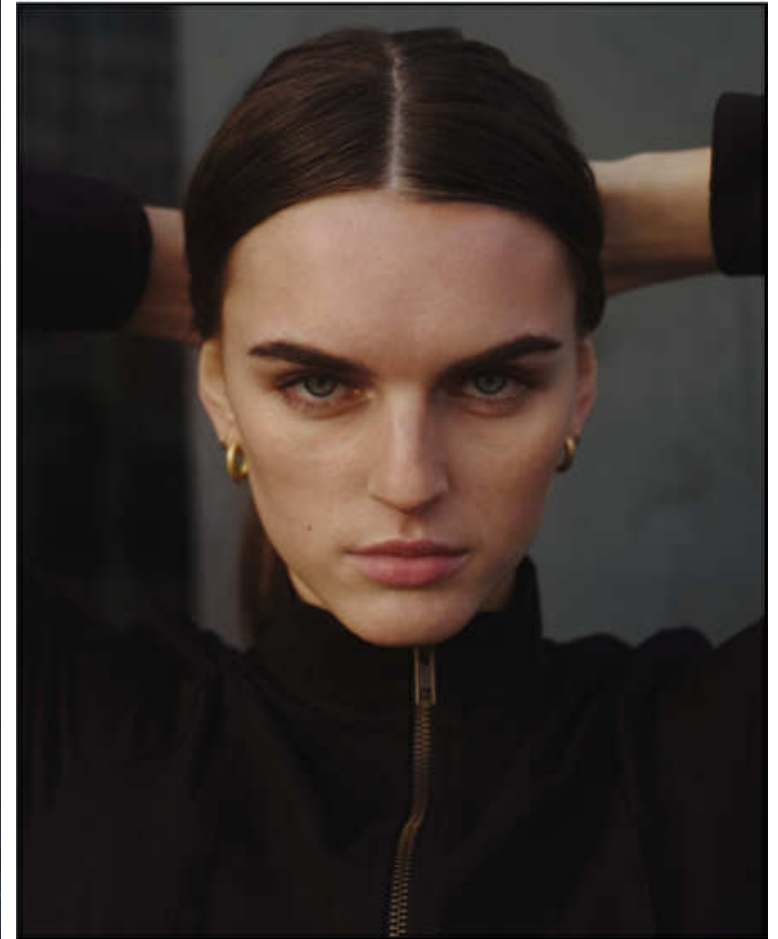

## Alma Lund

Height 177cm / 5' 9.5"

Bust 80cm / 31.5"

Waist 60cm / 23.5"

Hips 88cm / 34.5"

Shoes EU/US/UK 39.5 / 8.5 / 6

Eyes Blue

Hair Brown