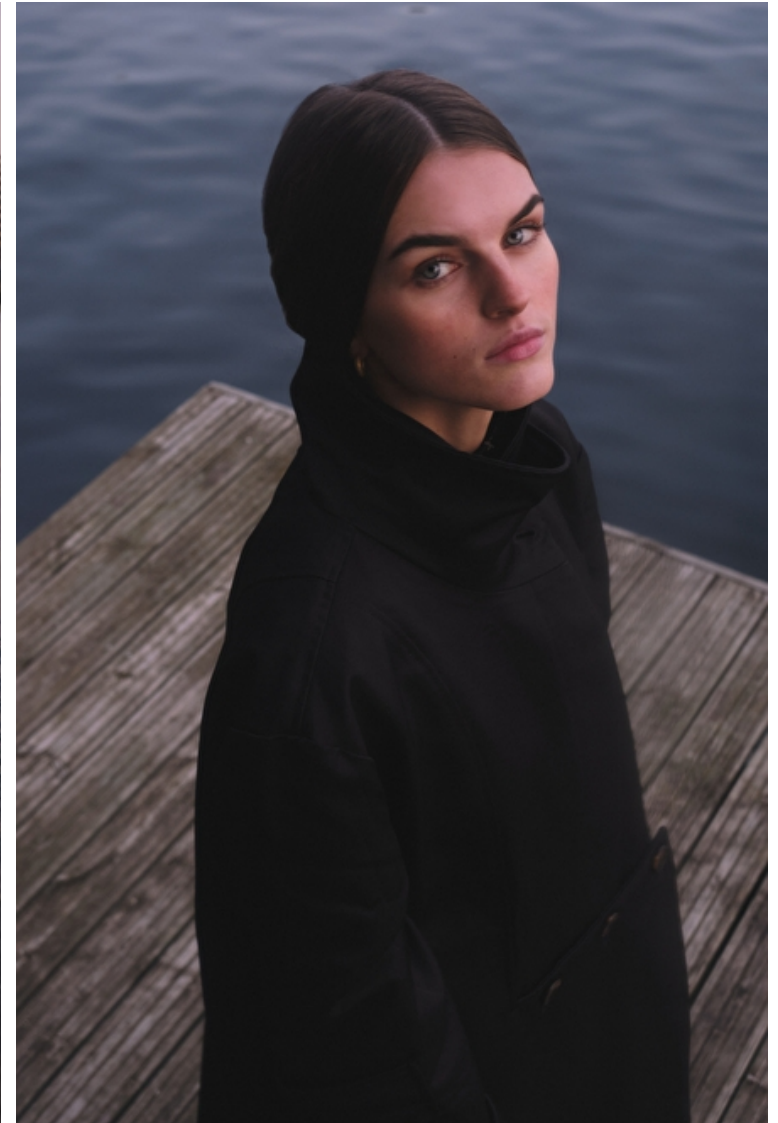

## Alma Lund

Height 177cm / 5' 9.5"

Bust 80cm / 31.5"

Waist 60cm / 23.5"

Hips 88cm / 34.5"

Shoes EU/US/UK 39.5 / 8.5 / 6

Eyes Blue

Hair Brown