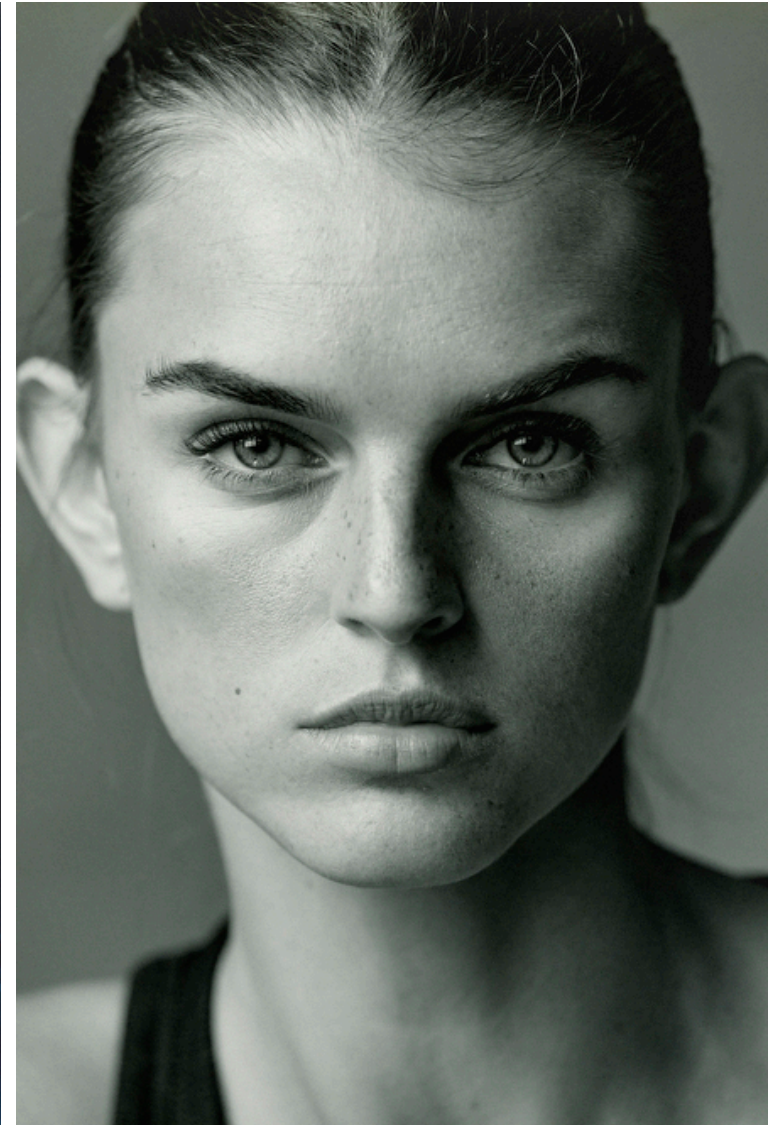

Bust 80cm / 31.5"

Waist 62cm / 24.5"

Hips 90cm / 35.5"

Shoes EU/US/UK 39.5 / 8.5 / 6

Eyes Blue

Hair Brown

Select

MODEL MANAGEMENT