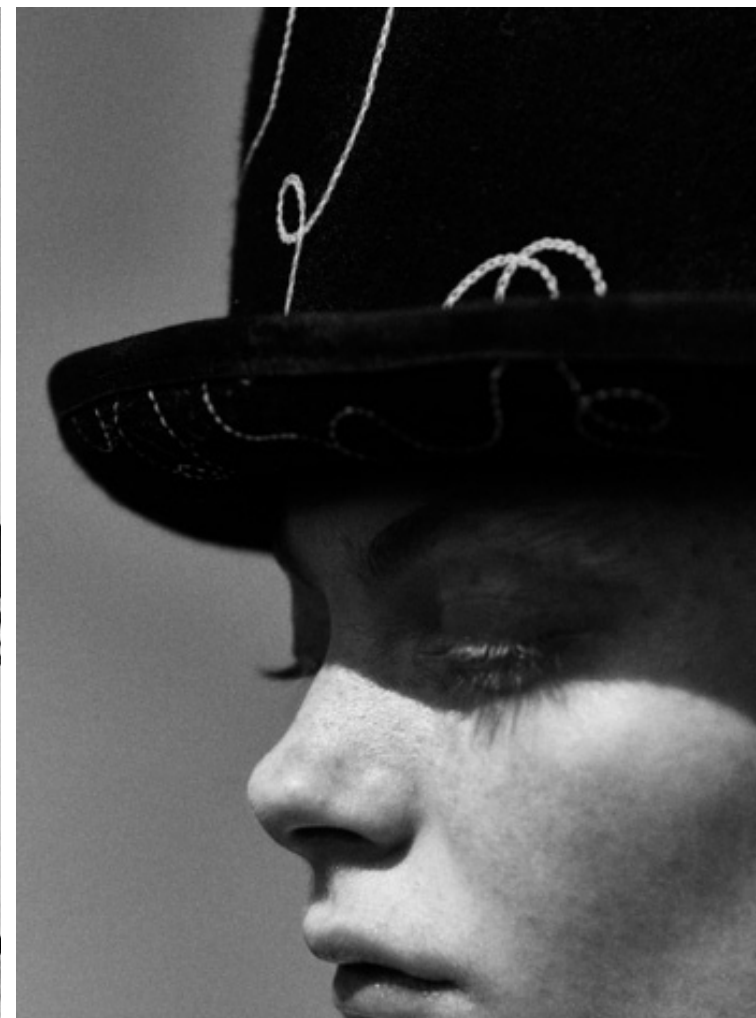

Select

MODEL MANAGEMENT

182 Rue de Rivoli, Paris, 75001, Ile-de-France, France

Phone: +33 (0) 1 40 20 15 15 Email: info.paris@selectmodel.com Website: <https://selectmodel.com/>

Alys

Height 174cm / 5' 8.5"

Bust 81cm / 32"

Waist 61cm / 24"

Hips 89cm / 35"

Shoes EU/US/UK 40 / 9 / 7

Eyes Blue

Hair Red