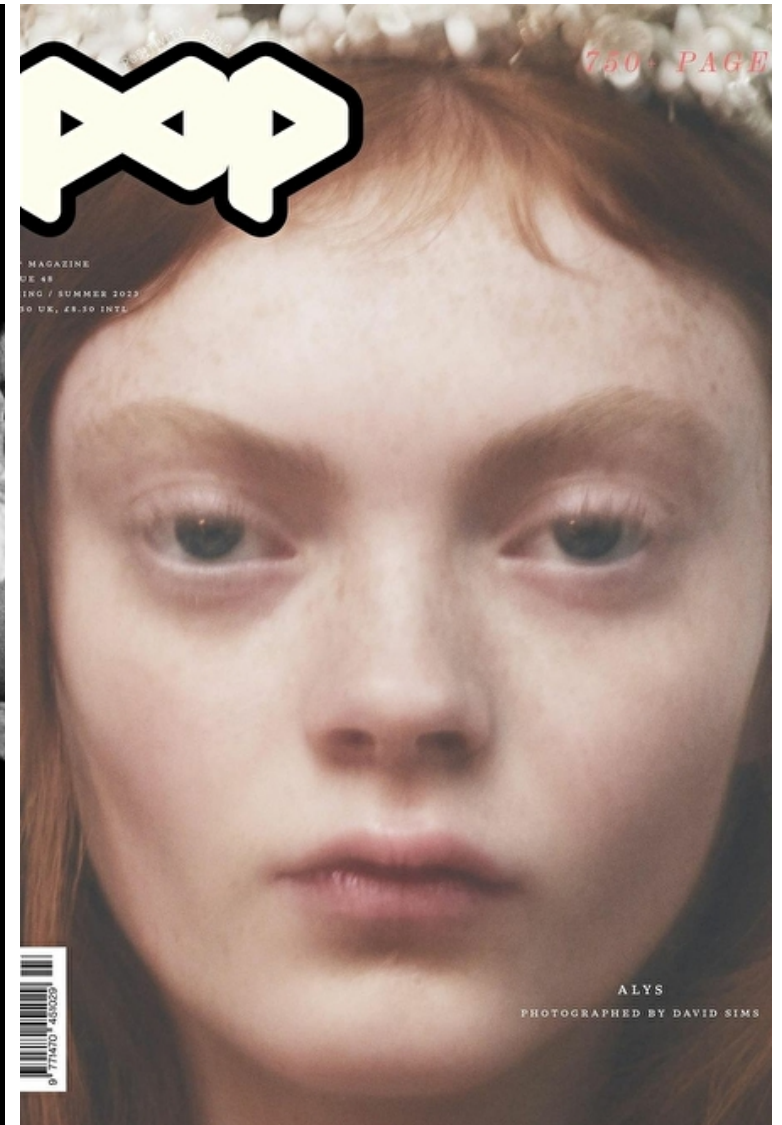

Bust 81cm / 32"

Waist 61cm / 24"

Hips 89cm / 35"

Shoes EU/US/UK 40 / 9 / 7

Eyes Blue

Hair Red

Select

MODEL MANAGEMENT