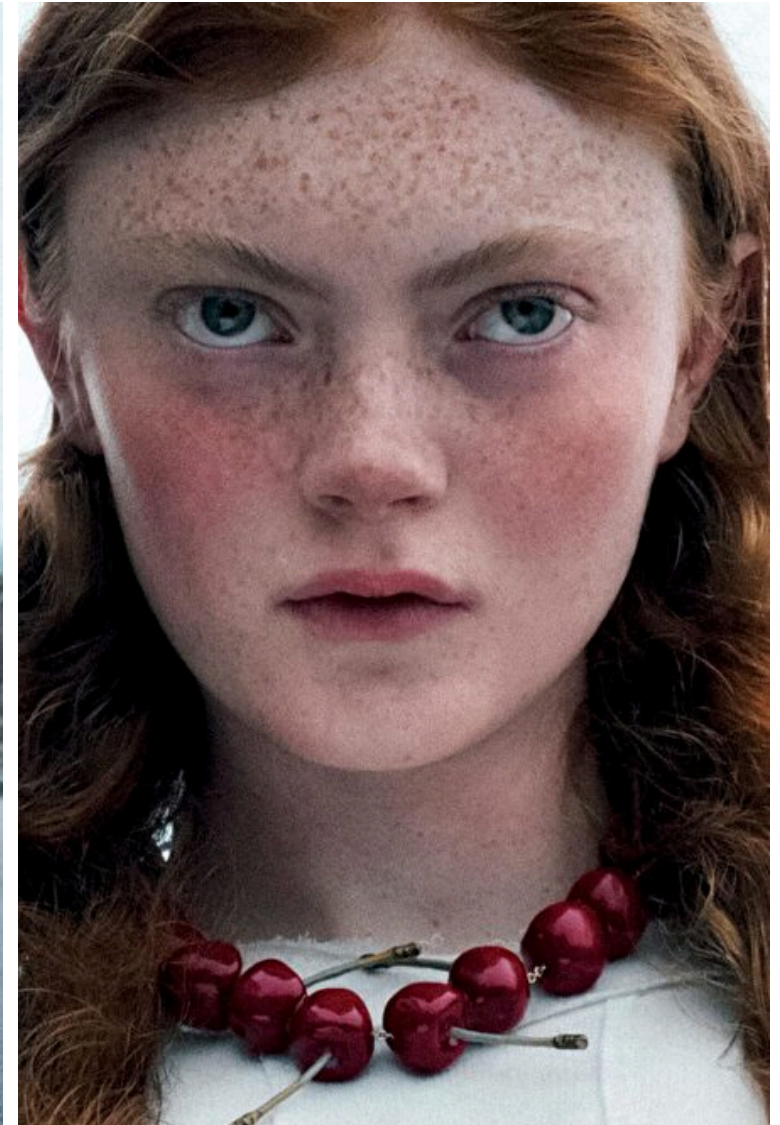

Select

MODEL MANAGEMENT

182 Rue de Rivoli, Paris, 75001, Ile-de-France, France

Phone: +33 (0) 1 40 20 15 15 Email: info.paris@selectmodel.com Website: <https://selectmodel.com/>

Alys

Height 174cm / 5' 8.5"

Bust 81cm / 32"

Waist 61cm / 24"

Hips 89cm / 35"

Shoes EU/US/UK 40 / 9 / 7

Eyes Blue

Hair Red