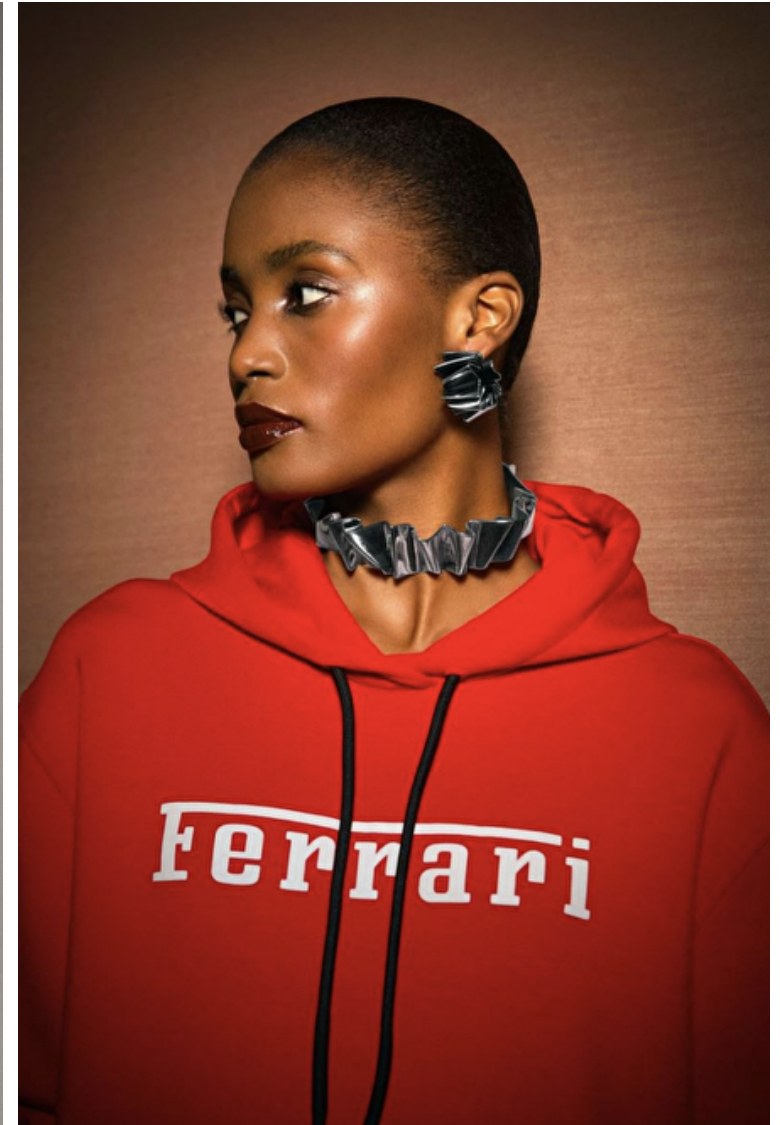

Amaka

Height 180cm / 5' 11.0"

Bust 79cm / 31"

Waist 62cm / 24.5"

Hips 86cm / 34"

Shoes EU/US/UK 40.5 / 9.5 / 7

Eyes Brown

Hair Black