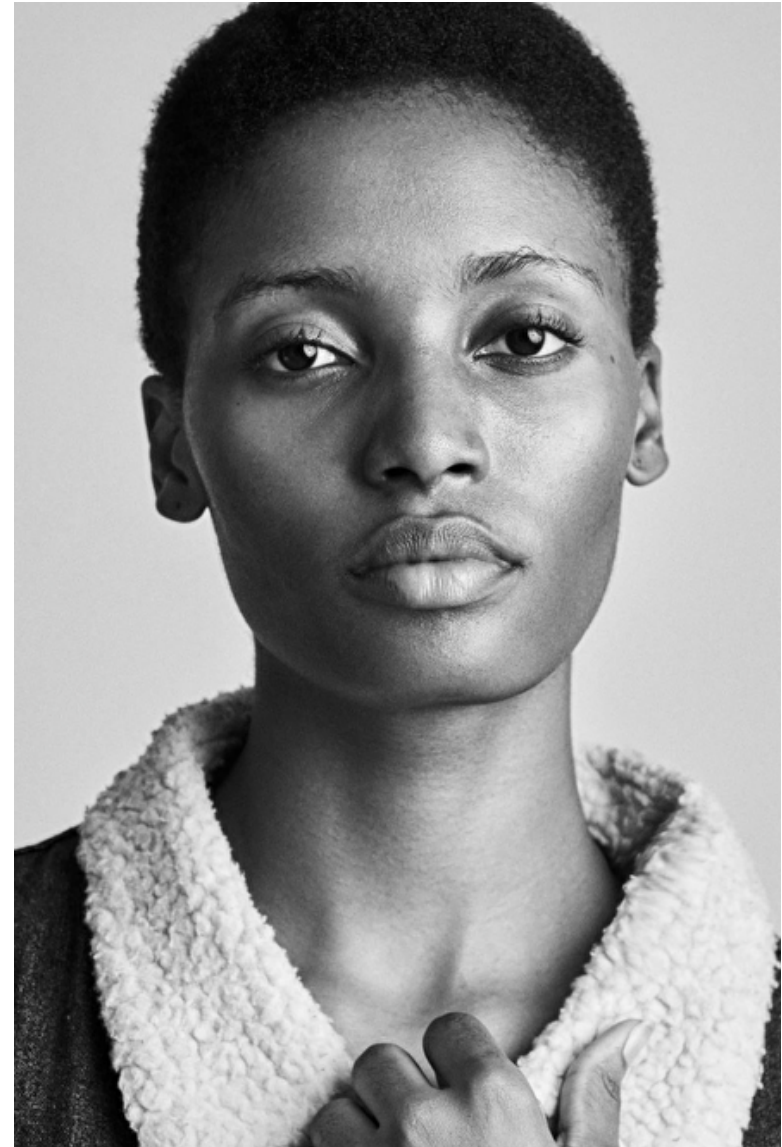

Amaka

Height 180cm / 5' 11.0"

Bust 79cm / 31"

Waist 62cm / 24.5"

Hips 86cm / 34"

Shoes EU/US/UK 40.5 / 9.5 / 7

Eyes Brown

Hair Black

Select

MODEL MANAGEMENT

182 Rue de Rivoli, Paris, 75001, Ile-de-France, France

Phone: +33 (0) 1 40 20 15 15 Email: info.paris@selectmodel.com Website: <https://selectmodel.com/>

Amaka

Height 180cm / 5' 11.0"