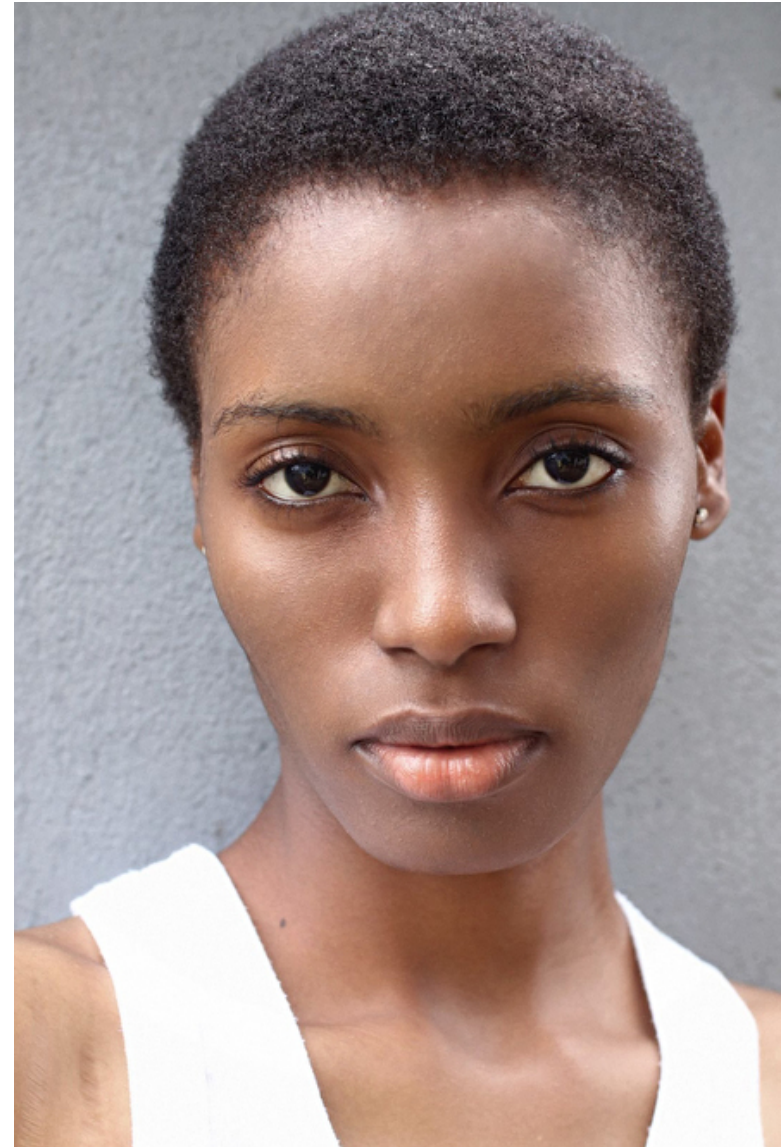

Amaka

Height 180cm / 5' 11.0"

Bust 79cm / 31"

Waist 62cm / 24.5"

Hips 86cm / 34"

Shoes EU/US/UK 40.5 / 9.5 / 7

Eyes Brown

Hair Black

Select

MODEL MANAGEMENT

182 Rue de Rivoli, Paris, 75001, Île-de-France, France

Phone: +33 (0) 1 40 20 15 15 Email: info.paris@selectmodel.com Website: <https://selectmodel.com/>

Amaka

Height 180cm / 5' 11.0"

Bust 79cm / 31"

Waist 62cm / 24.5"

Hips 86cm / 34"

Shoes EU/US/UK 40.5 / 9.5 / 7

Eyes Brown

Hair Black

Amaka

Height 180cm / 5' 11.0"