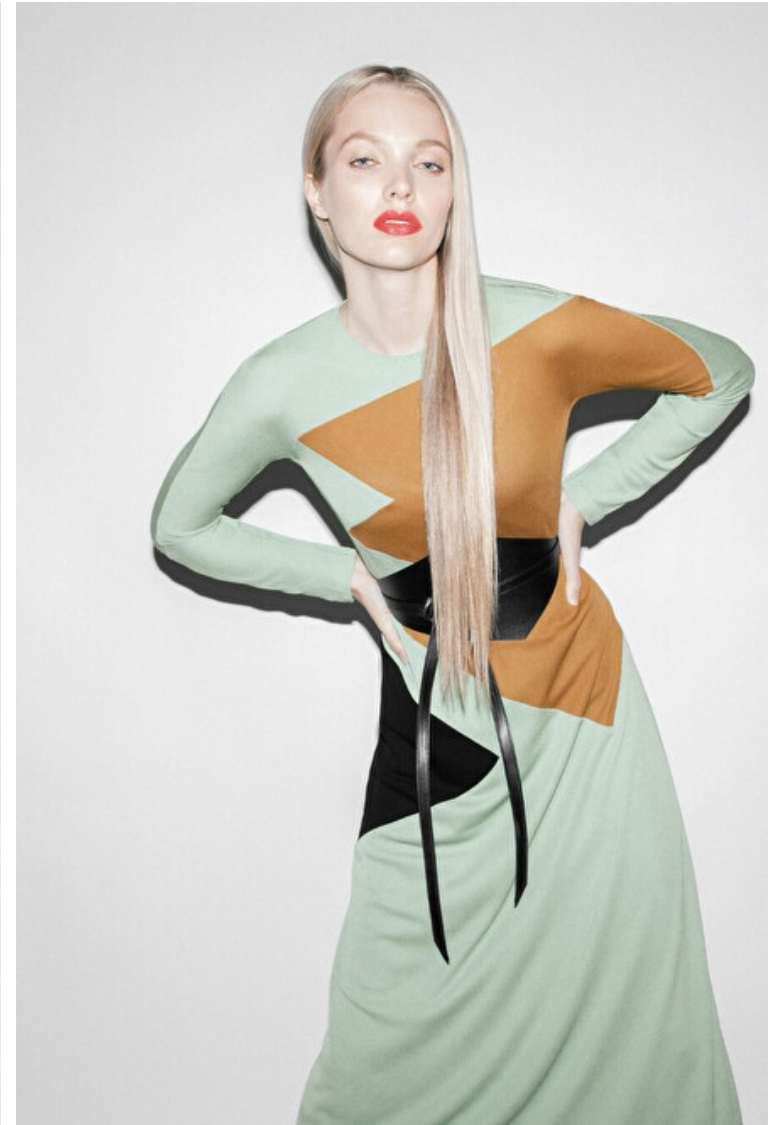

Select

MODEL MANAGEMENT

182 Rue de Rivoli, Paris, 75001, Ile-de-France, France

Phone: +33 (0) 1 40 20 15 15 Email: info.paris@selectmodel.com Website: <https://selectmodel.com/>

Amberlie Morter

Height 173cm / 5' 8.0"

Bust 81cm / 32"

Waist 58cm / 23"

Hips 85cm / 33.5"

Shoes EU/US/UK 38 / 7.5 / 5

Eyes Blue

Hair Blond