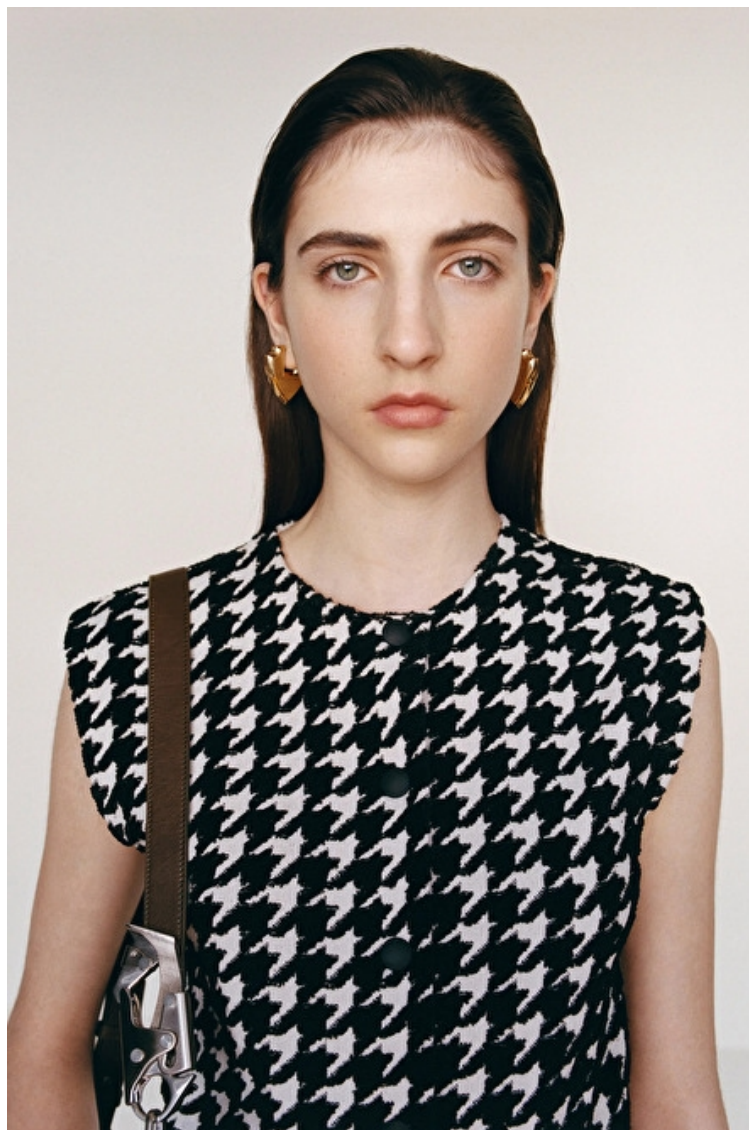

AMELIE STEELE

Height 178cm / 5' 10.0"

Bust 81cm / 32"

Waist 57cm / 22.5"

Hips 84cm / 33"

Shoes EU/US/UK 41.5 / 10 / 8

Eyes Blue green

Hair Dark brown

Cup A

Location UNITED KINGDOM