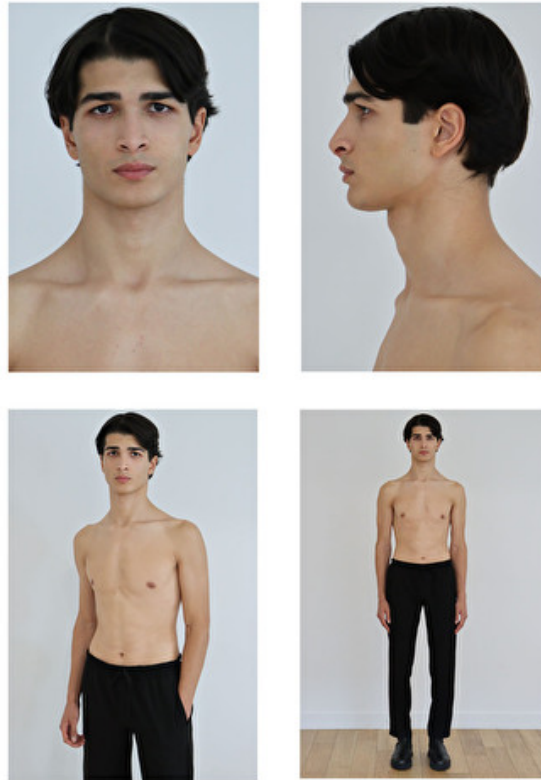

Select

MODEL MANAGEMENT

182 Rue de Rivoli, Paris, 75001, Île-de-France, France

Phone: +33 (0) 1 40 20 15 15 Email: info.paris@selectmodel.com Website: <https://selectmodel.com/>

AMIN CHADIYEV

Select

MODEL MANAGEMENT

Height 185cm / 6' 1.0"

Chest 93cm / 36.5"

Waist 70cm / 27.5"

Hips 92cm / 36"

Shoes EU/US/UK 45 / 12 / 10.5

Eyes Brown

Hair Black

Suit size 46cm / 36"

AMIN CHADIYEV

HEIGHT 185CM BUST 93CM WAIST 70CM HIPS 92CM EYES BROWN HAIR BLACK

182 RUE DE RIVOLI, 75001, PARIS
TEL: + 33 (0) 1 40 20 15 15