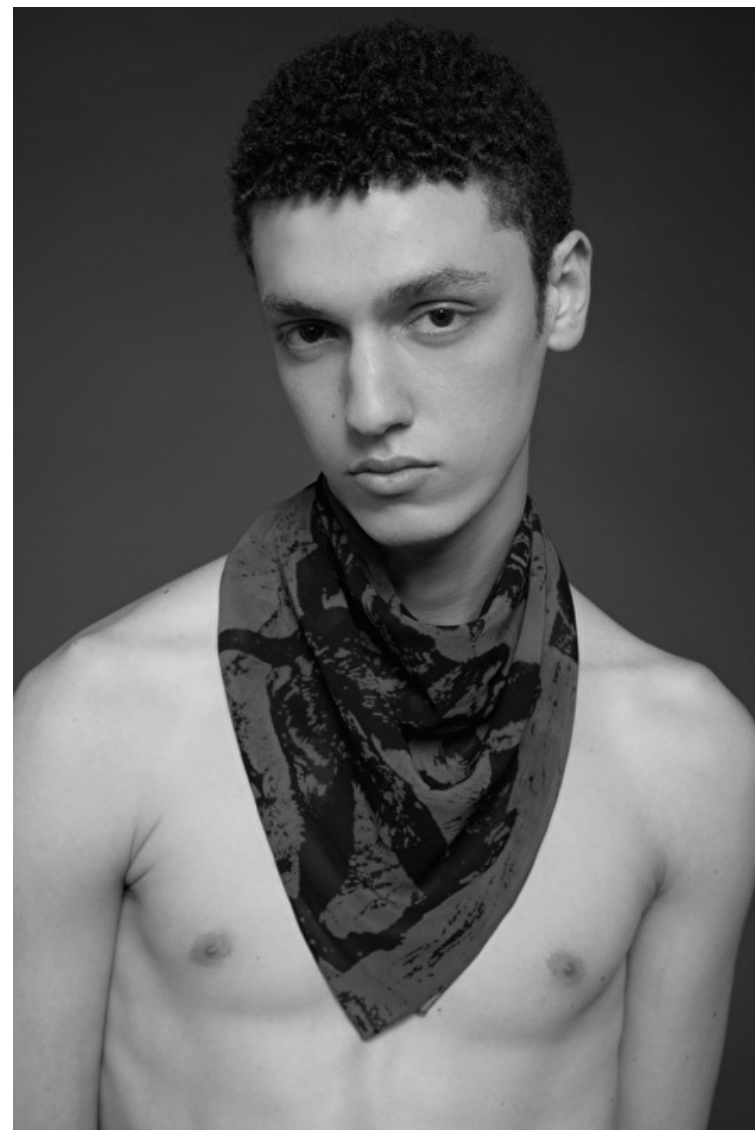

Chest 88cm / 34.5"

Waist 66cm / 26"

Hips 89cm / 35"

Shoes EU/US/UK 43 / 10.5 / 9

Eyes Brown

Hair Brown

Suit size 48cm / 38"

Select