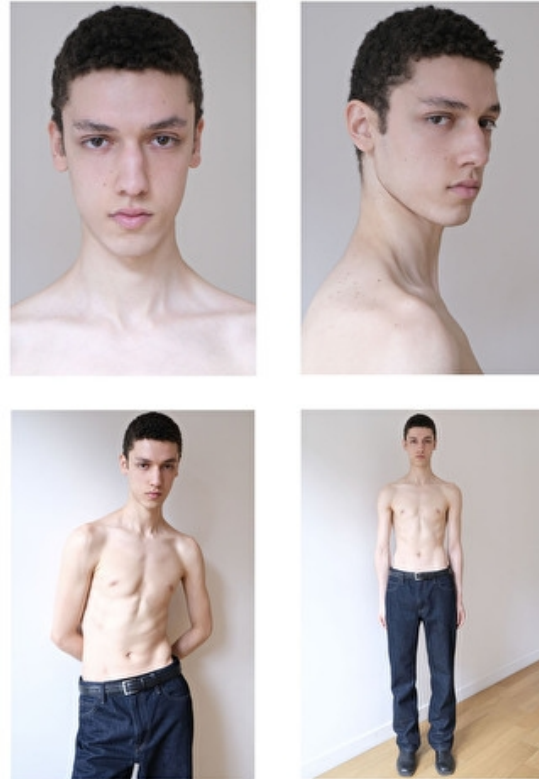

Chest 88cm / 34.5"

Waist 66cm / 26"

Hips 89cm / 35"

Shoes EU/US/UK 43 / 10.5 / 9

Eyes Brown

Hair Brown

Suit size 48cm / 38"

Select

AMYN

Select

MODEL MANAGEMENT

Height 190cm / 6' 3.0"

Chest 88cm / 34.5"

Waist 66cm / 26"

Hips 89cm / 35"

Shoes EU/US/UK 43 / 10.5 / 9

Eyes Brown

Hair Brown

Suit size 48cm / 38"

AMYN

HEIGHT 190CM BUST 88CM WAIST 66CM HIPS 89CM EYES BROWN HAIR BROWN

182 RUE DE RIVOLI 75001, PARIS
TEL : +33 (0) 1 40 20 15 15