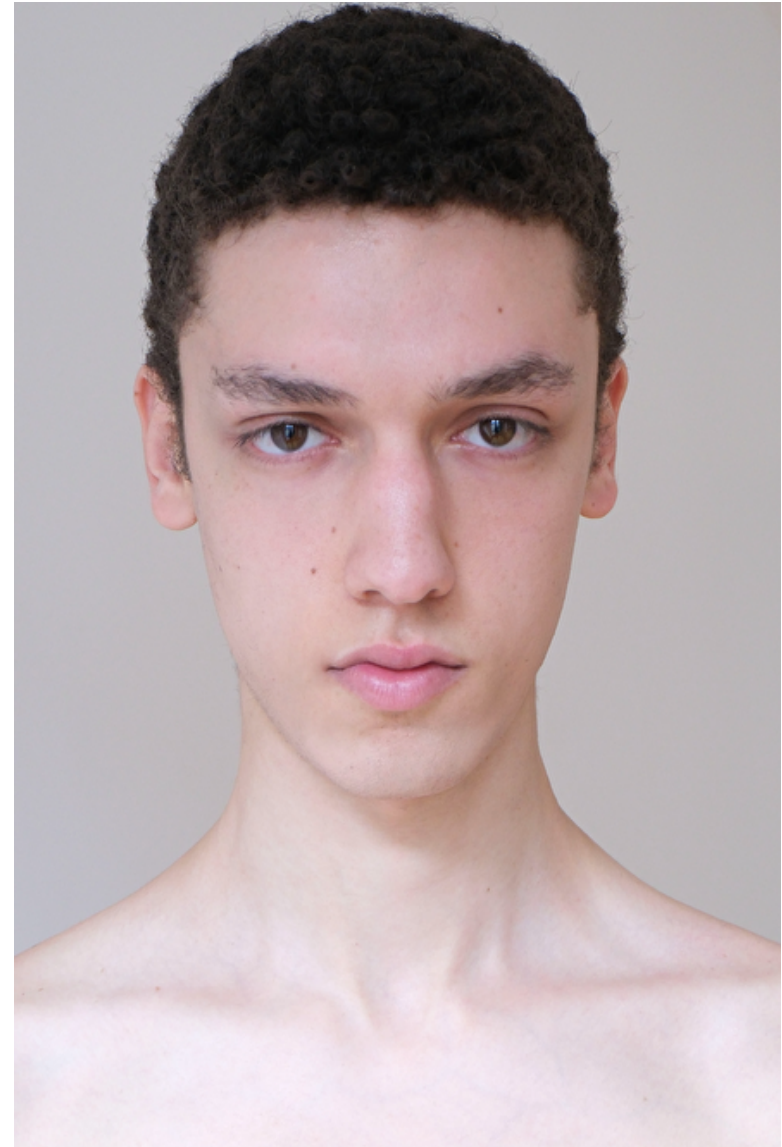

AMYN

Height 190cm / 6' 3.0"

Chest 88cm / 34.5"

Waist 66cm / 26"

Hips 89cm / 35"

Shoes EU/US/UK 43 / 10.5 / 9

Eyes Brown

Hair Brown

Suit size 48cm / 38"

Select

MODEL MANAGEMENT

182 Rue de Rivoli, Paris, 75001, Ile-de-France, France

Phone: +33 (0) 1 40 20 15 15 Email: info.paris@selectmodel.com Website: <https://selectmodel.com/>

AMYN

Height 190cm / 6' 3.0"

Chest 88cm / 34.5"

Waist 66cm / 26"

Hips 89cm / 35"

Shoes EU/US/UK 43 / 10.5 / 9

Eyes Brown

Hair Brown

Suit size 48cm / 38"

Select