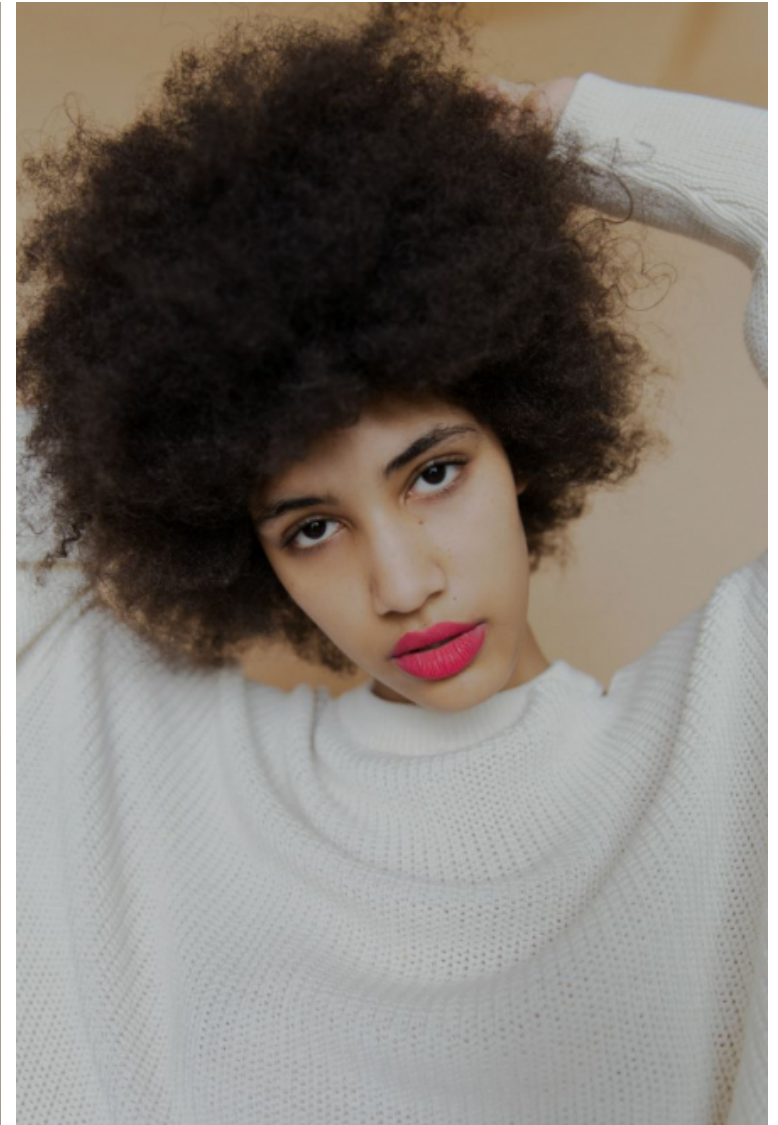

Waist 61cm / 24"

Hips 92cm / 36"

Shoes EU/US/UK 40 / 9 / 7

Hair Brown

Eyes Brown

Select

MODEL MANAGEMENT

182 Rue de Rivoli, Paris, 75001, Ile-de-France, France