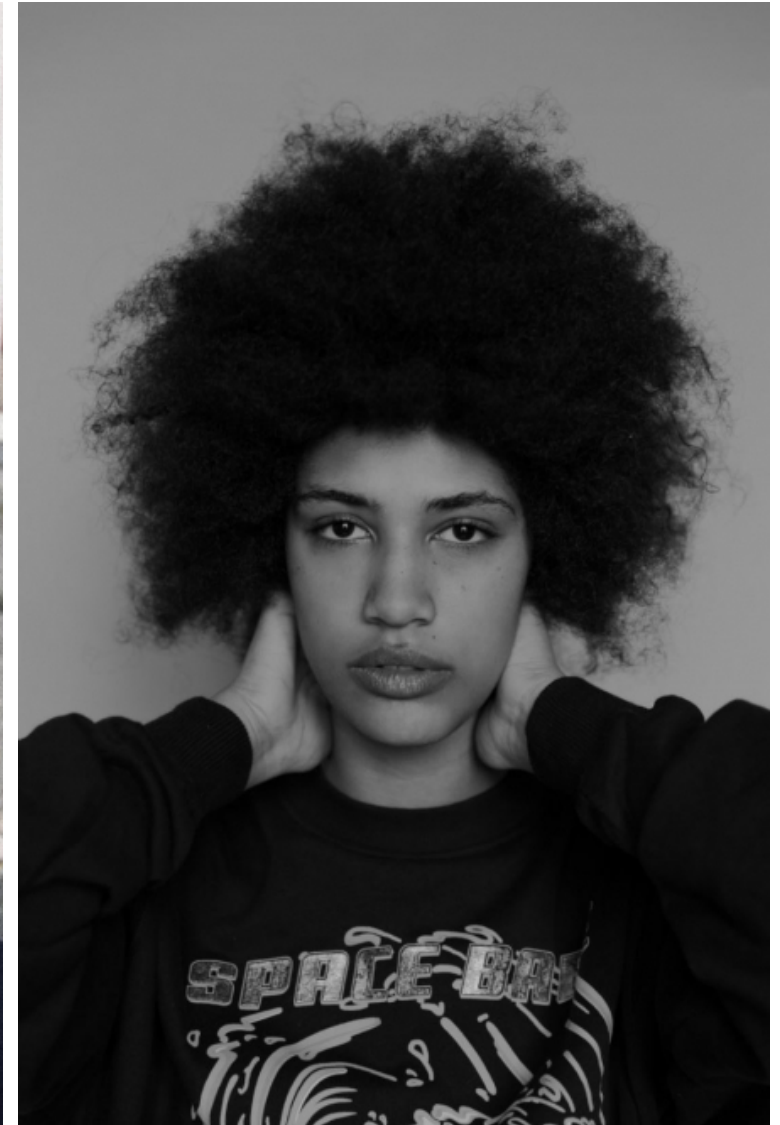

Waist 61cm / 24"

Hips 92cm / 36"

Shoes EU/US/UK 40 / 9 / 7

Hair Brown

Eyes Brown

Select

MODEL MANAGEMENT

182 Rue de Rivoli, Paris, 75001, Ile-de-France, France