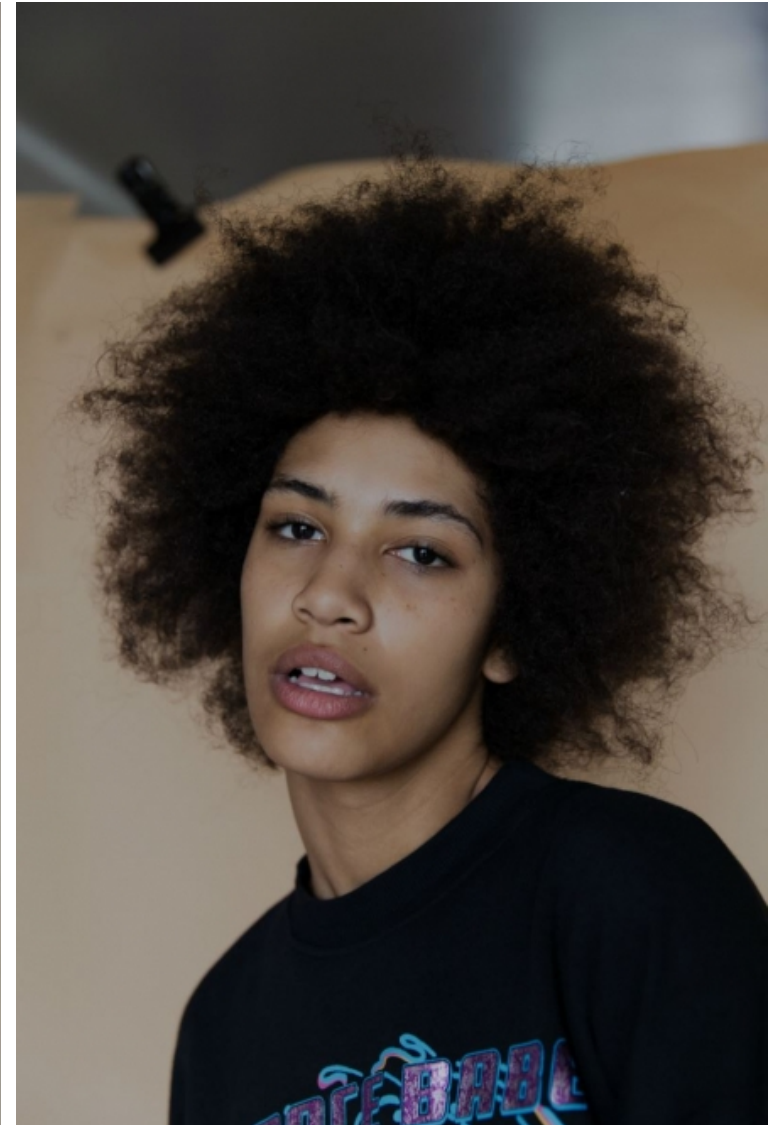

NUBIA Nocchi

Height 175cm / 5' 9.0"

Bust/Chest 83cm / 32.5"

Waist 61cm / 24"

Hips 92cm / 36"

Shoes EU/US/UK 40 / 9 / 7

Hair Brown

Eyes Brown