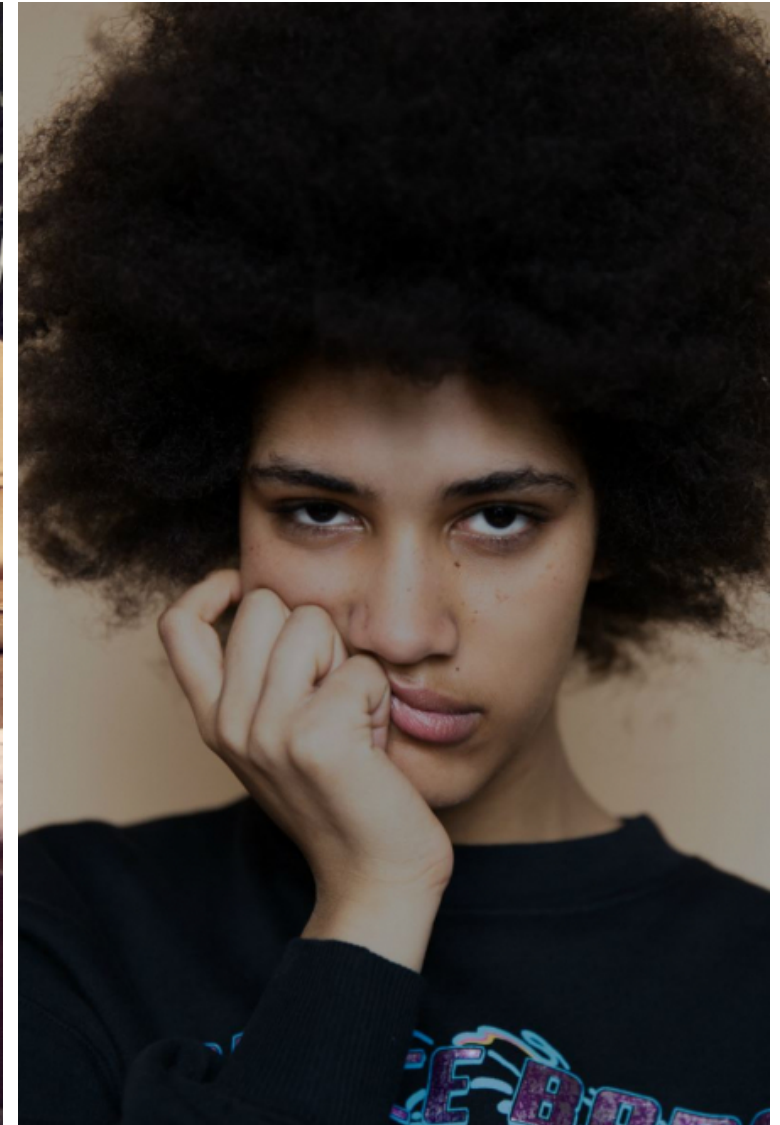

Height 175cm / 5' 9.0"

Bust/Chest 83cm / 32.5"

Waist 61cm / 24"

Hips 92cm / 36"

Shoes EU/US/UK 40 / 9 / 7

Hair Brown

Eyes Brown

Select