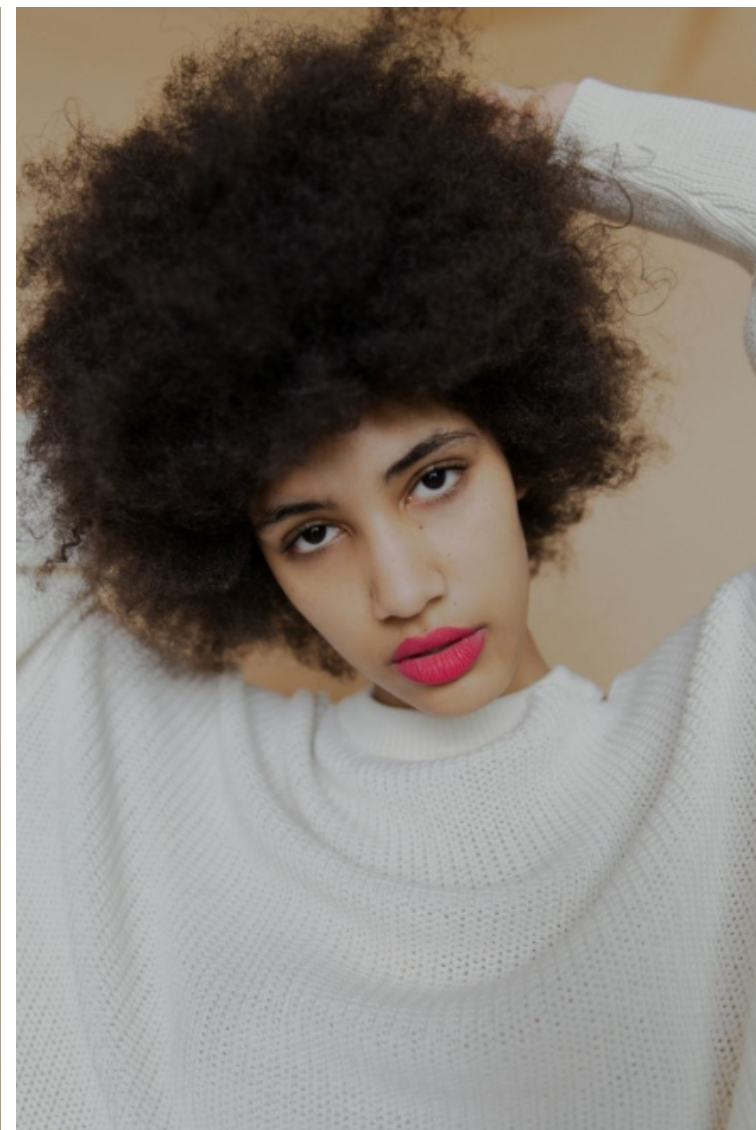

Bust/Chest 83cm / 32.5"

Waist 61cm / 24"

Hips 92cm / 36"

Shoes EU/US/UK 40 / 9 / 7

Hair Brown

Eyes Brown

Select

MODEL MANAGEMENT