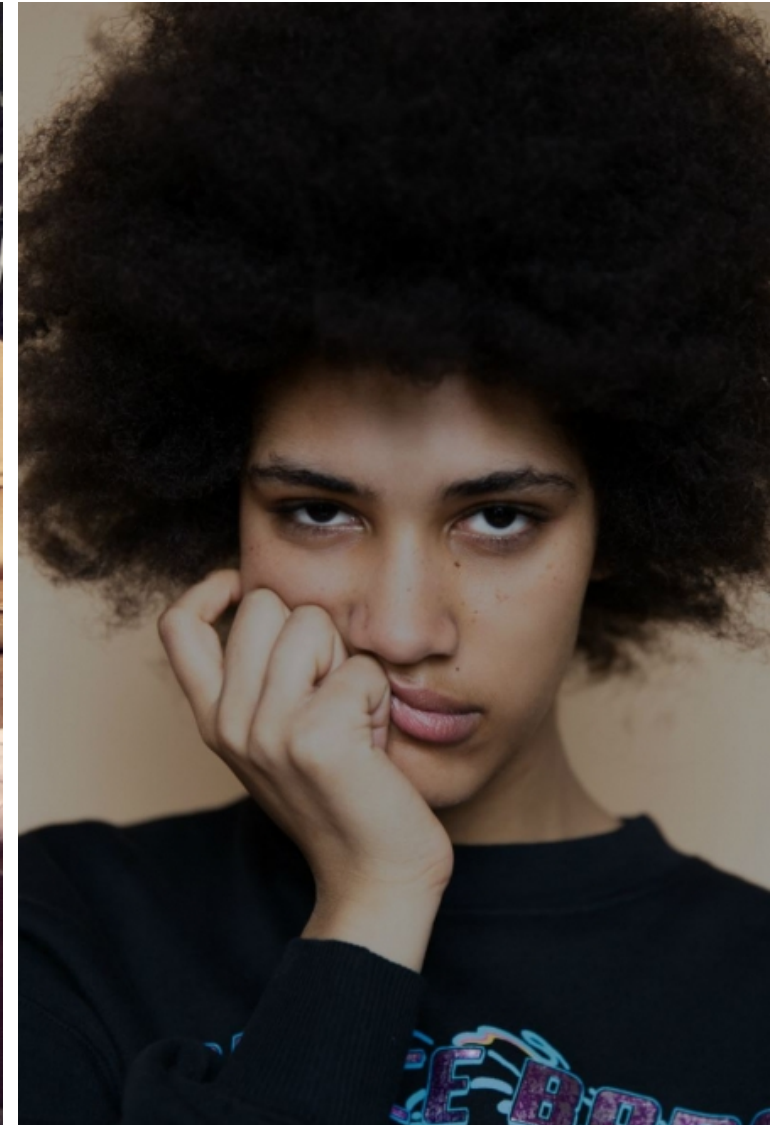

Bust/Chest 83cm / 32.5"

Waist 61cm / 24"

Hips 92cm / 36"

Shoes EU/US/UK 40 / 9 / 7

Hair Brown

Eyes Brown

Select

MODEL MANAGEMENT