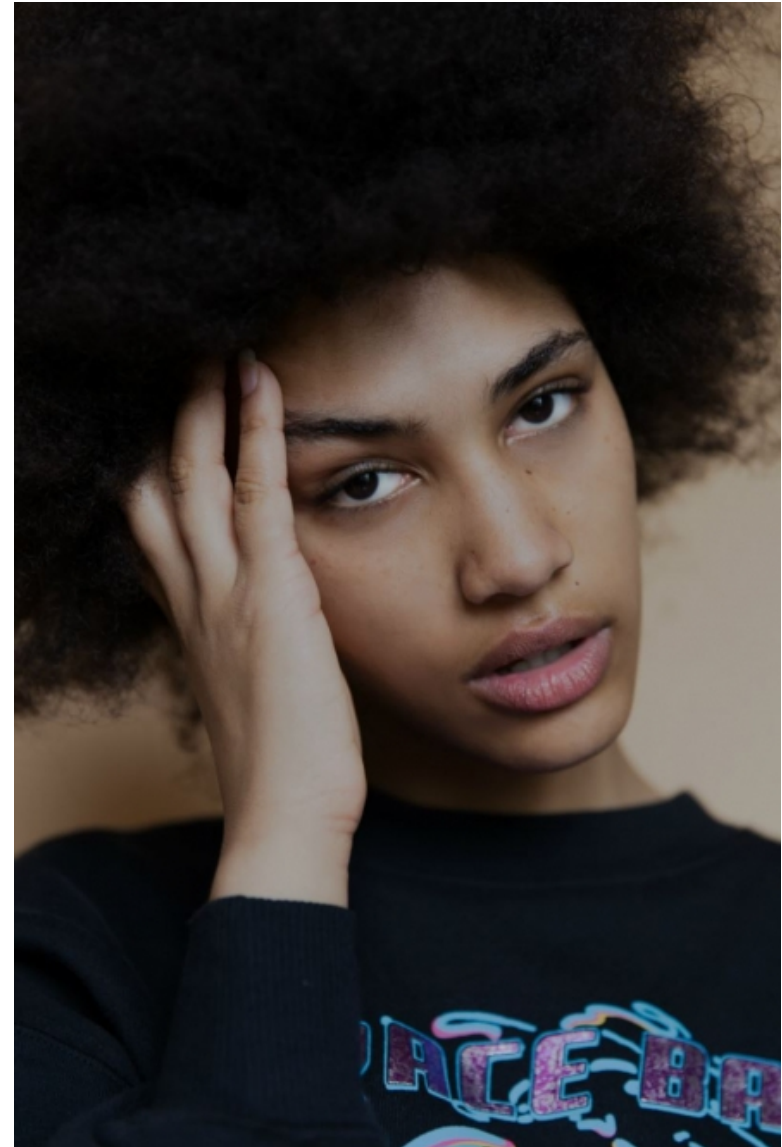

NUBIA Nocchi

Height 175cm / 5' 9.0"

Bust/Chest 83cm / 32.5"

Waist 61cm / 24"

Hips 92cm / 36"

Shoes EU/US/UK 40 / 9 / 7

Hair Brown

Eyes Brown