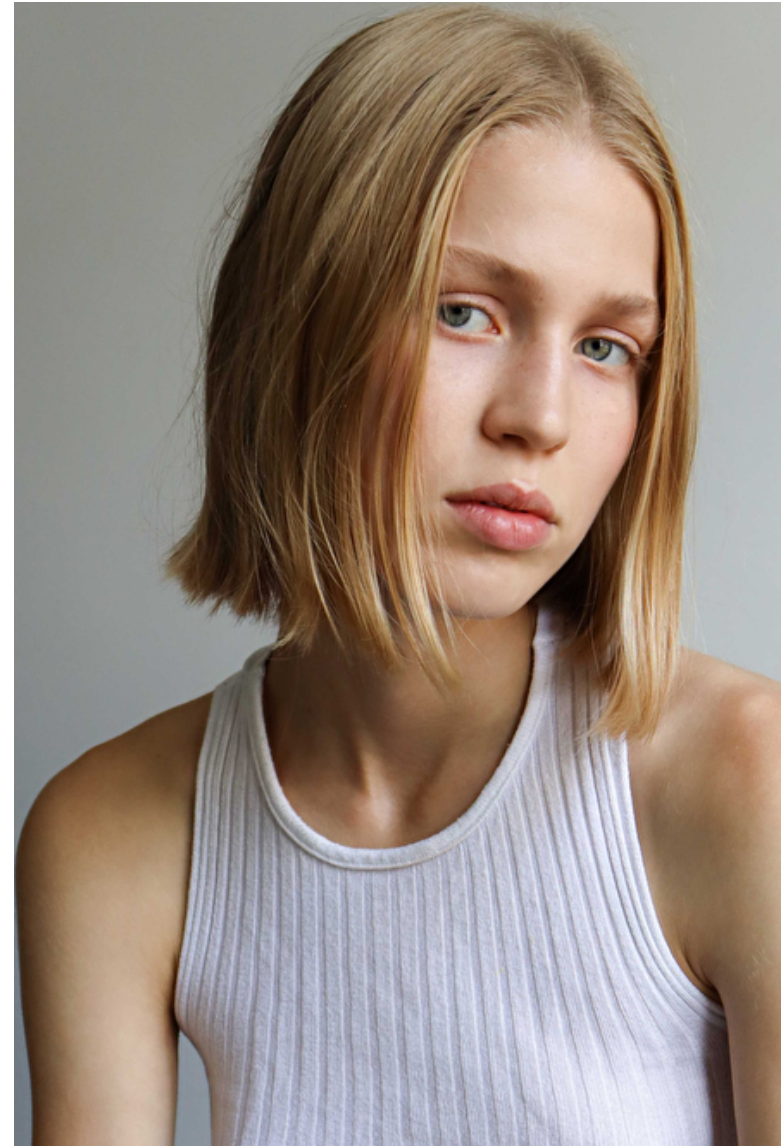

Anastasia Nova

Height 180cm / 5' 11.0"

Bust 85cm / 33.5"

Waist 65cm / 25.5"

Hips 98cm / 38.5"

Shoes EU/US/UK 40 / 9 / 7

Eyes Blue

Hair Blond