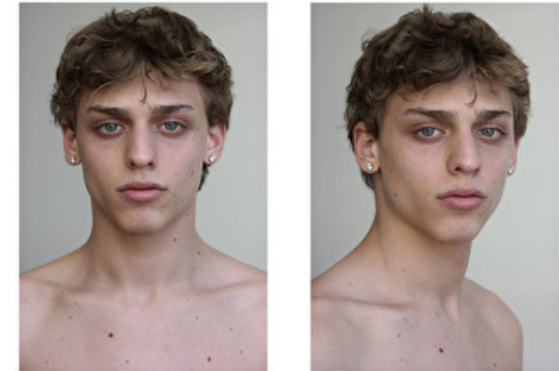

Select

MODEL MANAGEMENT