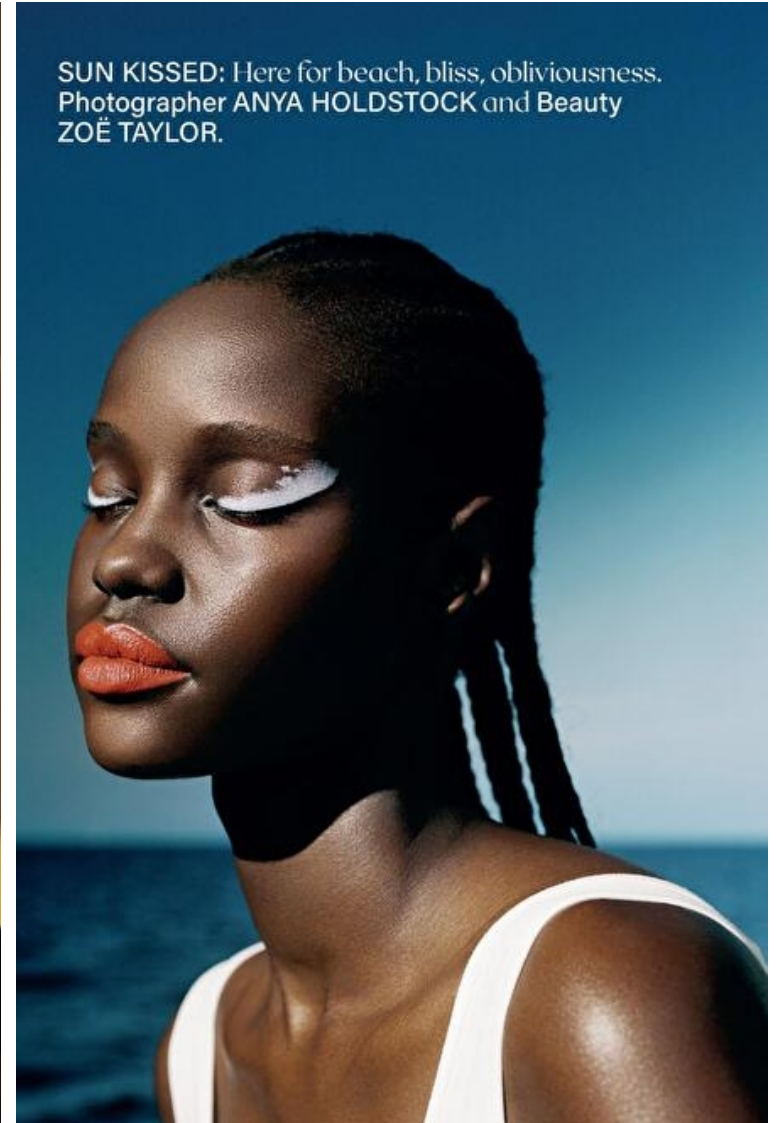

Bust 74cm / 29"

Waist 58cm / 23"

Hips 86cm / 34"

Shoes EU/US/UK 39 / 8 / 6

Eyes Dark brown

Hair Black

SUN KISSED: Here for beach, bliss, obliviousness.
Photographer ANYA HOLDSTOCK and Beauty
ZOË TAYLOR.

Select