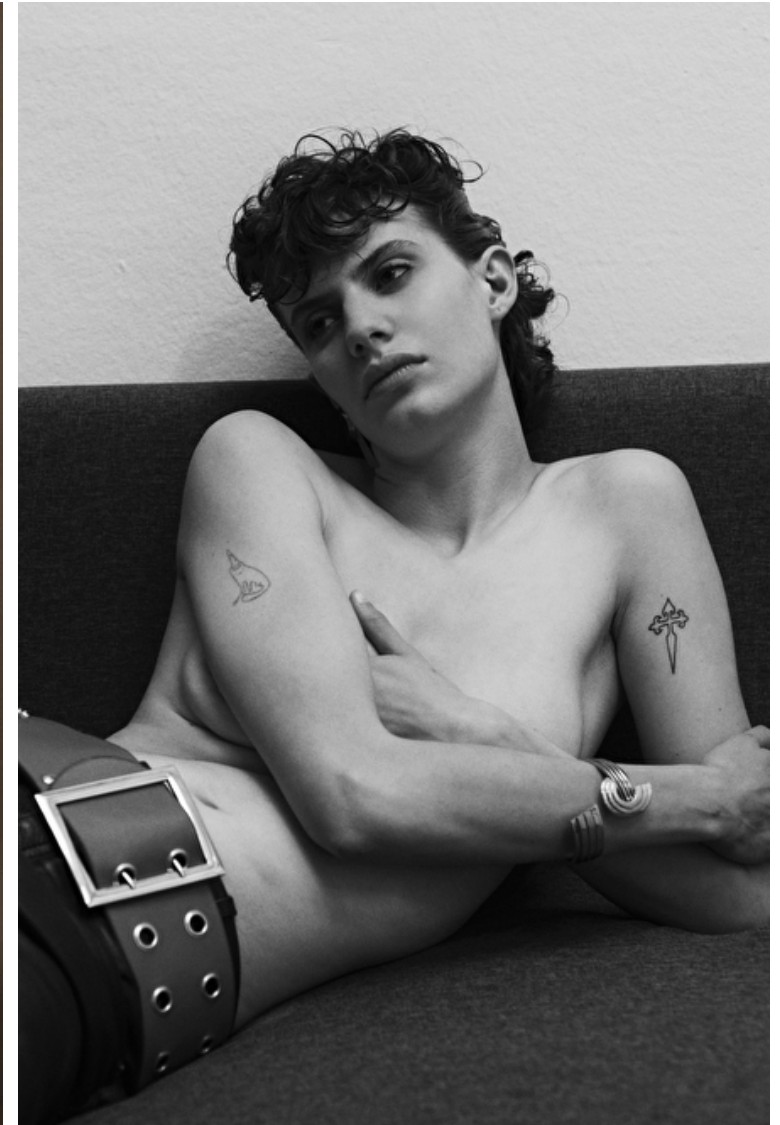

## Anita

Height 176cm / 5' 9.5"

Bust 84cm / 33"

Waist 60cm / 23.5"

Hips 88cm / 34.5"

Shoes EU/US/UK 40 / 9 / 7

Eyes Brown

Hair Brown