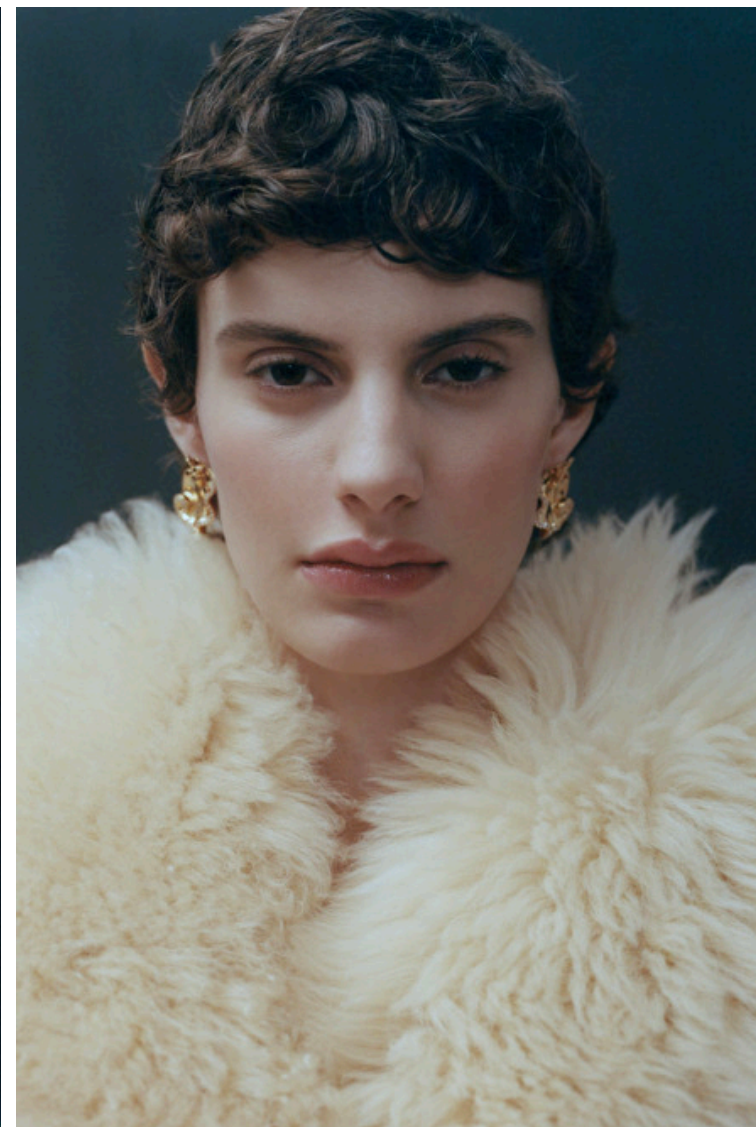

Anita

Height 176cm / 5' 9.5"

Bust 84cm / 33"

Waist 60cm / 23.5"

Hips 88cm / 34.5"

Shoes EU/US/UK 40 / 9 / 7

Eyes Brown

Hair Brown