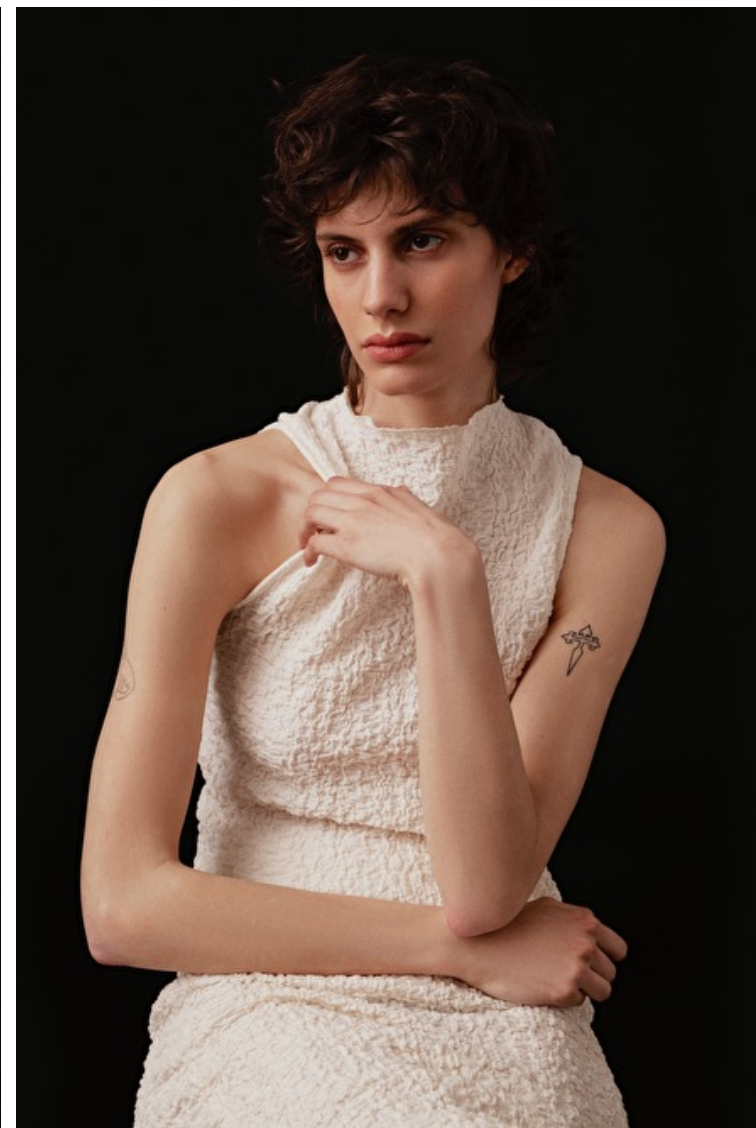

## Anita

Height 176cm / 5' 9.5"

Bust 84cm / 33"

Waist 60cm / 23.5"

Hips 88cm / 34.5"

Shoes EU/US/UK 40 / 9 / 7

Eyes Brown

Hair Brown