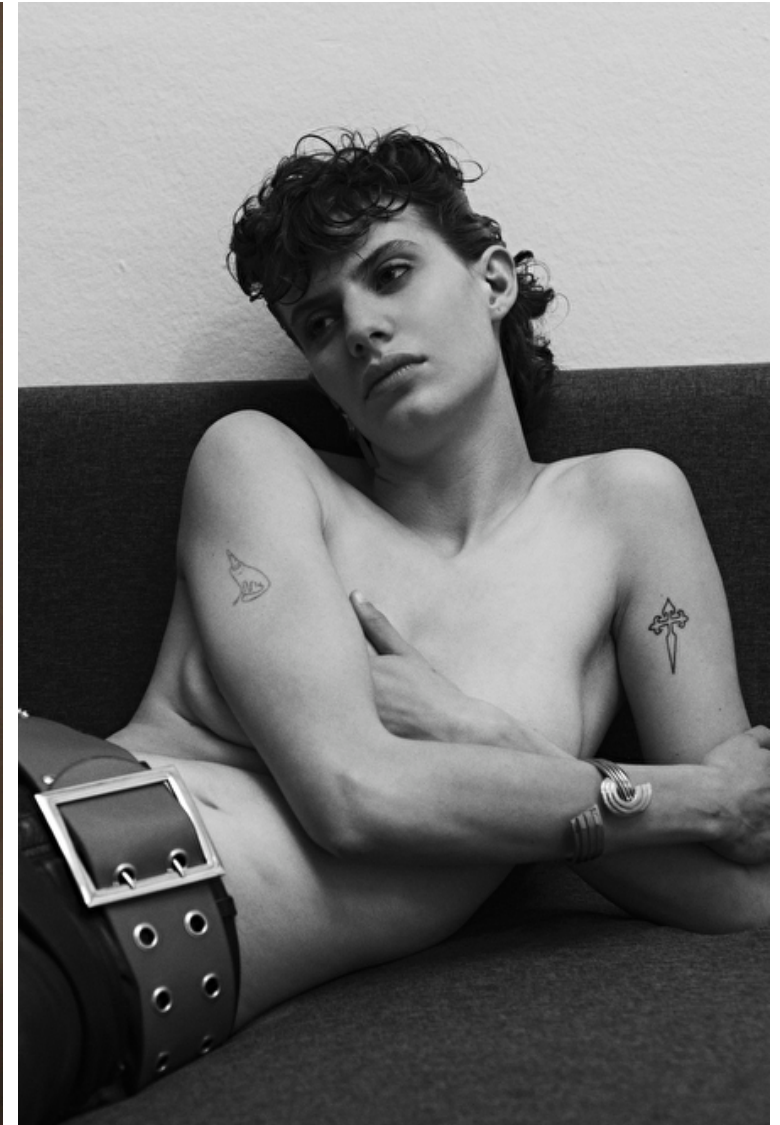

Anita

Height 176cm / 5' 9.5"

Bust 84cm / 33"

Waist 60cm / 23.5"

Hips 88cm / 34.5"

Shoes EU/US/UK 40 / 9 / 7

Eyes Brown

Hair Brown