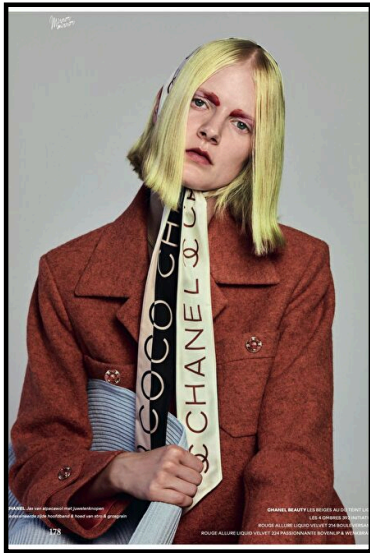

Select

MODEL MANAGEMENT

Height 180cm / 5' 11.0" - Bust 75cm / 29.5" - Waist 58cm / 23" - Hips 88cm / 34.5" -
Shoes EU/US/UK 39 / 8 / 6 - Eyes Blue - Hair Blond

ANKE

Select

MODEL MANAGEMENT

Height 180cm / 5' 11.0" - Bust 75cm / 29.5" - Waist 58cm / 23" - Hips 88cm / 34.5" -
Shoes EU/US/UK 39 / 8 / 6 - Eyes Blue - Hair Blond