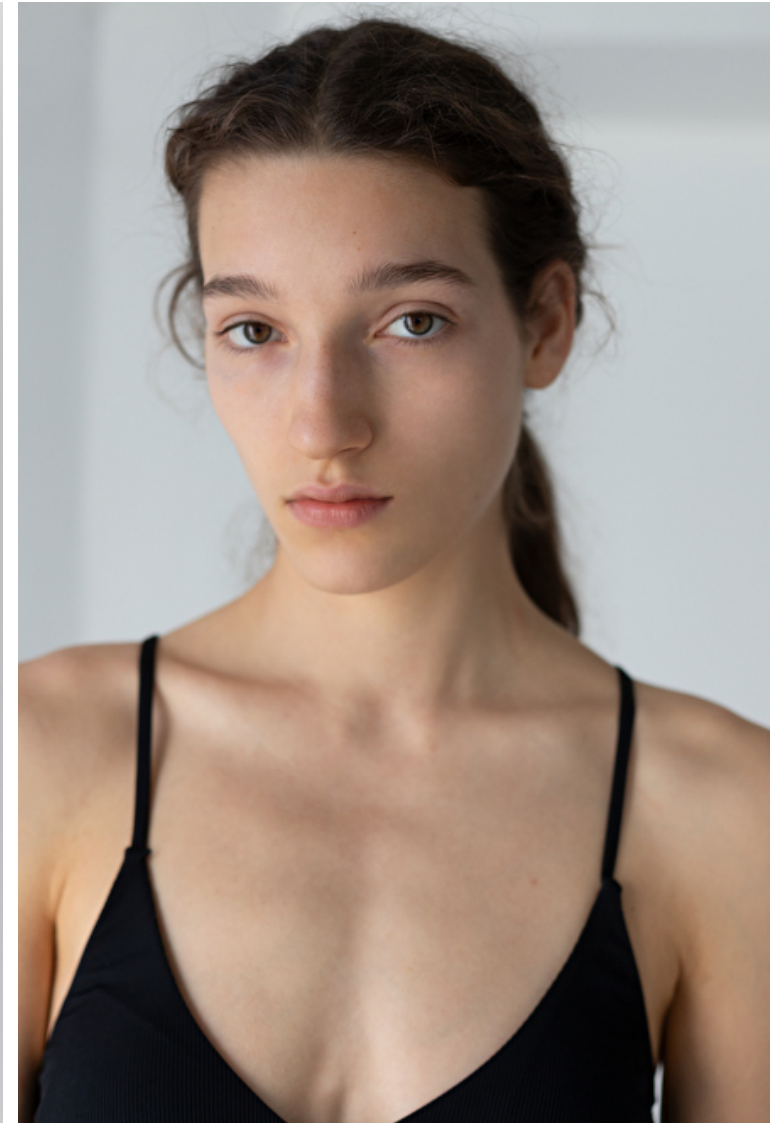

Select

MODEL MANAGEMENT

182 Rue de Rivoli, Paris, 75001, Île-de-France, France

Phone: +33 (0) 1 40 20 15 15 Email: info.paris@selectmodel.com Website: <https://selectmodel.com/>

Anna Czimmer

Height 180cm / 5' 11.0"

Bust 79cm / 31"

Waist 61cm / 24"

Hips 89cm / 35"

Shoes EU/US/UK 40 / 9 / 7

Eyes Light brown

Hair Brown