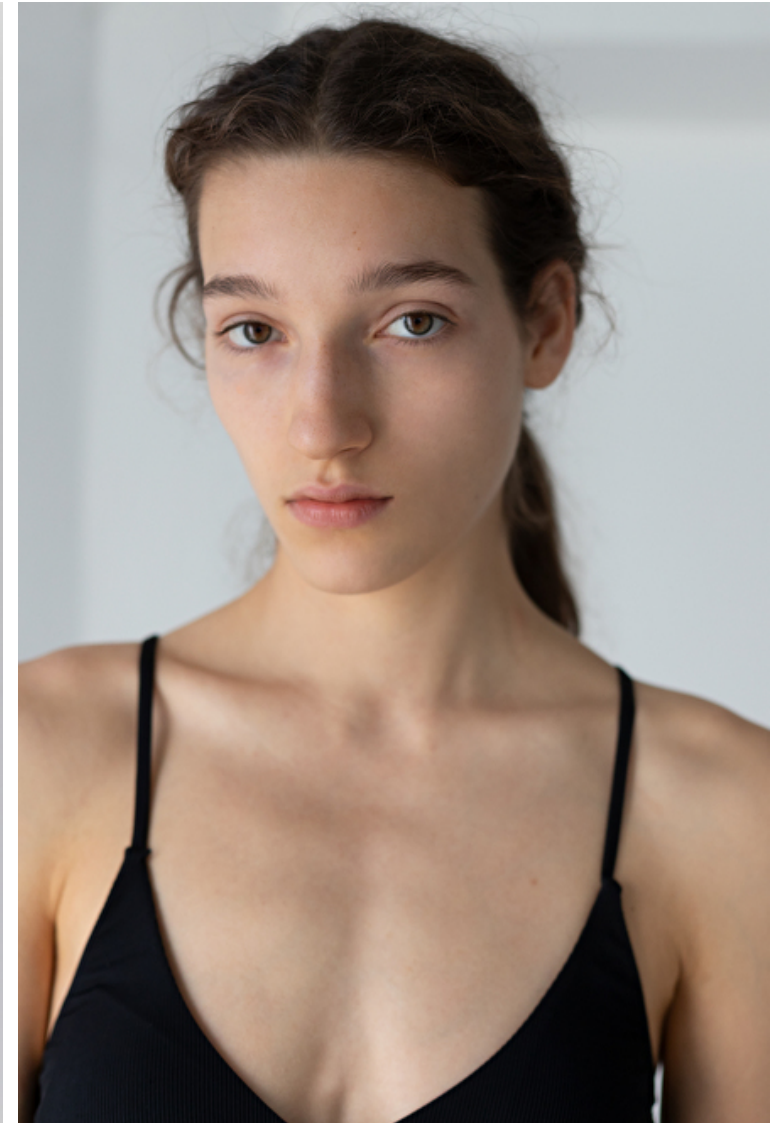

Anna Czimmer

Height 180cm / 5' 11.0"

Bust 79cm / 31"

Waist 61cm / 24"

Hips 89cm / 35"

Shoes EU/US/UK 40 / 9 / 7

Eyes Light brown

Hair Brown

Bust 79cm / 31"

Waist 61cm / 24"

Hips 89cm / 35"

Shoes EU/US/UK 40 / 9 / 7

Eyes Light brown

Hair Brown

Select

MODEL MANAGEMENT