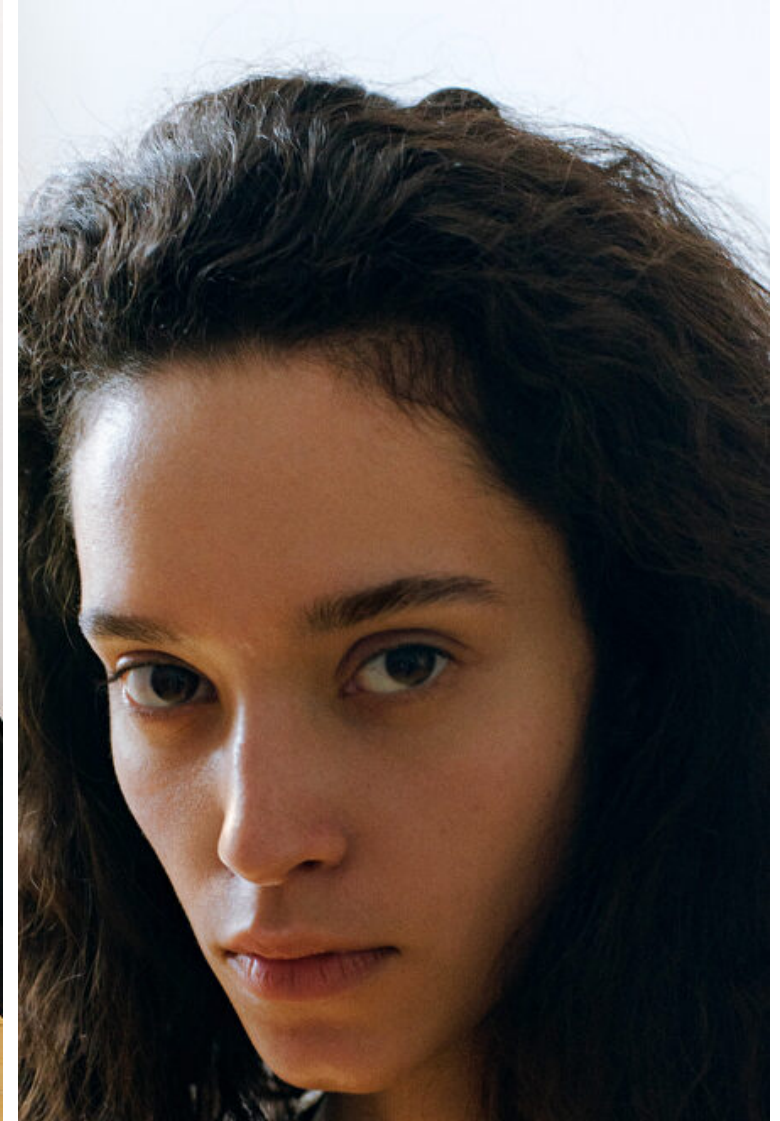

Anna Olis

Height 177cm / 5' 9.5"

Bust 75cm / 29.5"

Waist 60cm / 23.5"

Hips 88cm / 34.5"

Shoes EU/US/UK 38 / 7.5 / 5

Eyes Light brown

Hair Brown