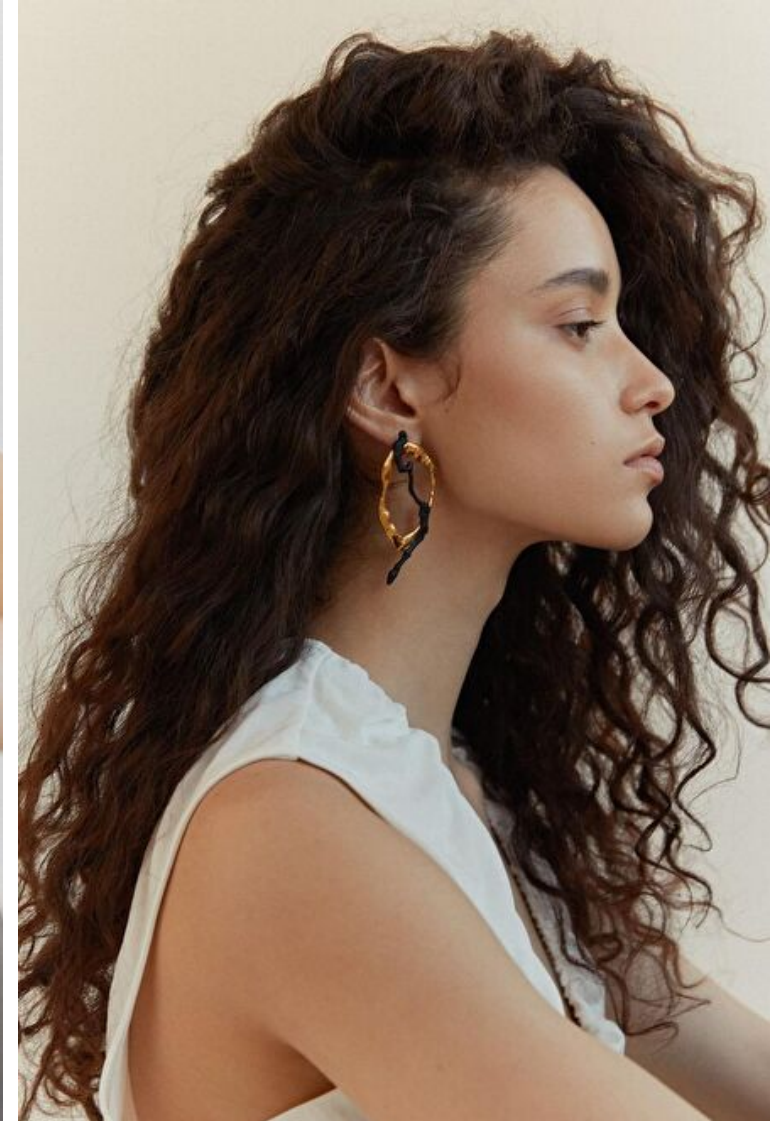

Waist 60cm / 23.5"

Hips 88cm / 34.5"

Shoes EU/US/UK 38 / 7.5 / 5

Eyes Light brown

Hair Brown

Select

MODEL MANAGEMENT

182 Rue de Rivoli, Paris, 75001, Ile-de-France, France