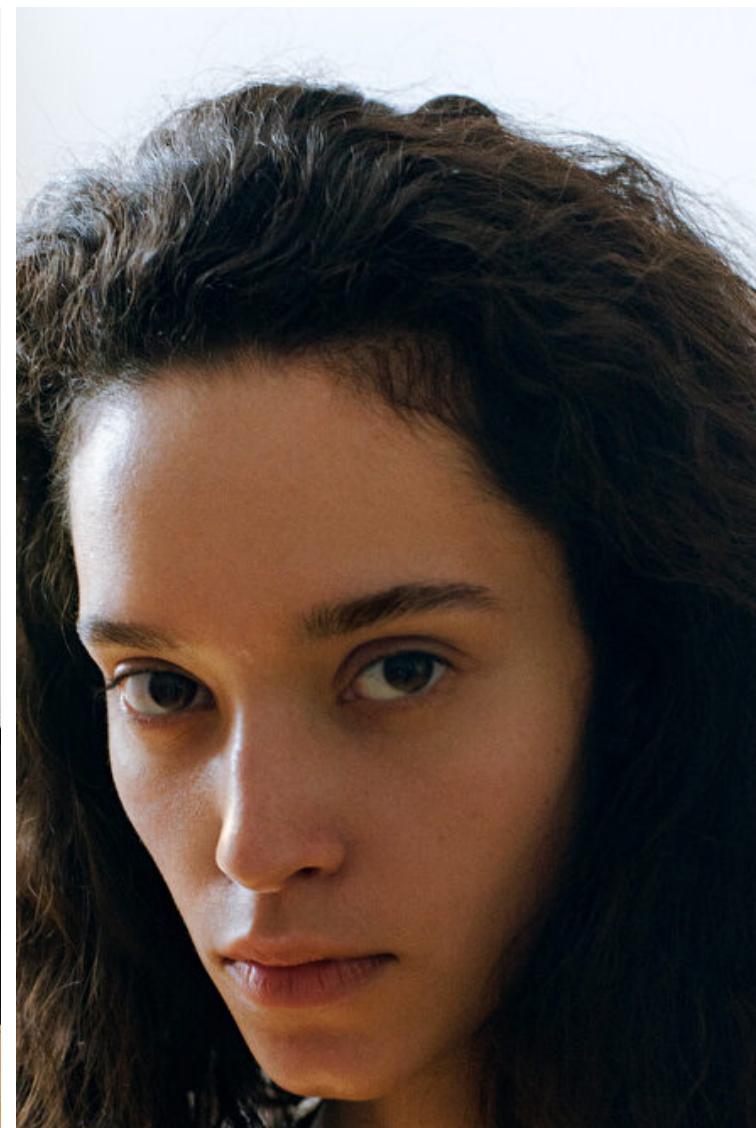

Select

MODEL MANAGEMENT

182 Rue de Rivoli, Paris, 75001, Ile-de-France, France

Phone: +33 (0) 1 40 20 15 15 Email: info.paris@selectmodel.com Website: <https://selectmodel.com/>

Anna Olis

Height 177cm / 5' 9.5"

Bust 75cm / 29.5"

Waist 60cm / 23.5"

Hips 88cm / 34.5"

Shoes EU/US/UK 38 / 7.5 / 5

Eyes Light brown

Hair Brown