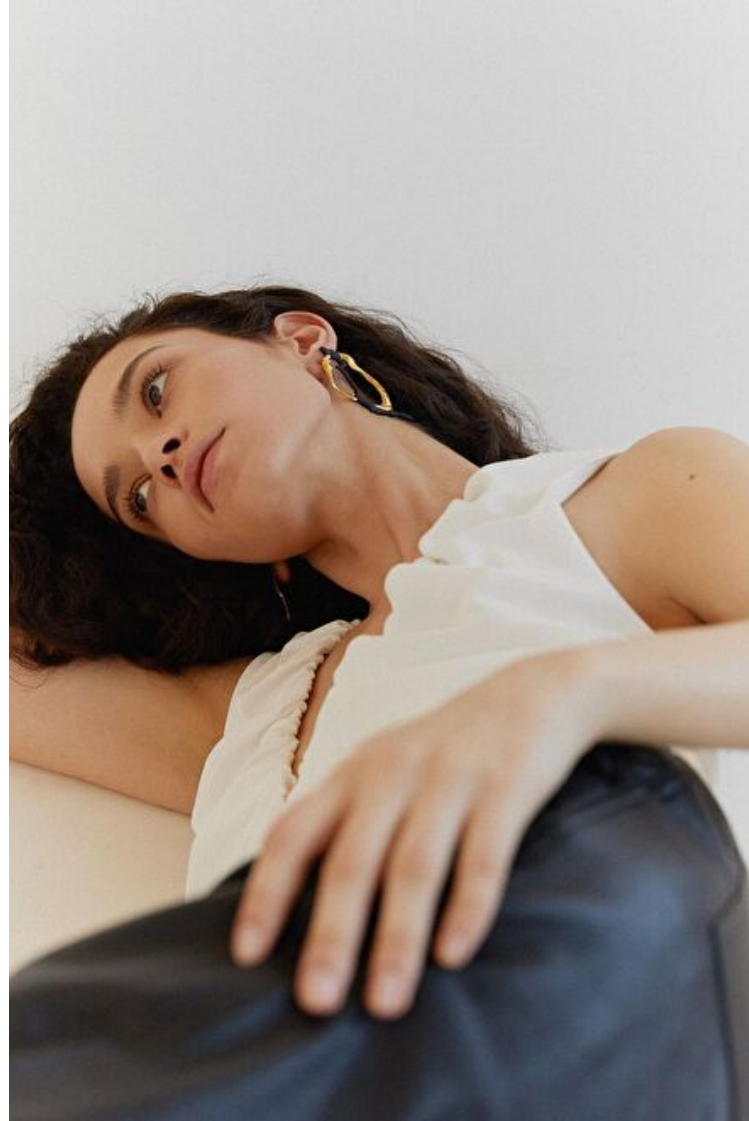

Waist 60cm / 23.5"

Hips 88cm / 34.5"

Shoes EU/US/UK 38 / 7.5 / 5

Eyes Light brown

Hair Brown

Select

MODEL MANAGEMENT

182 Rue de Rivoli, Paris, 75001, Ile-de-France, France