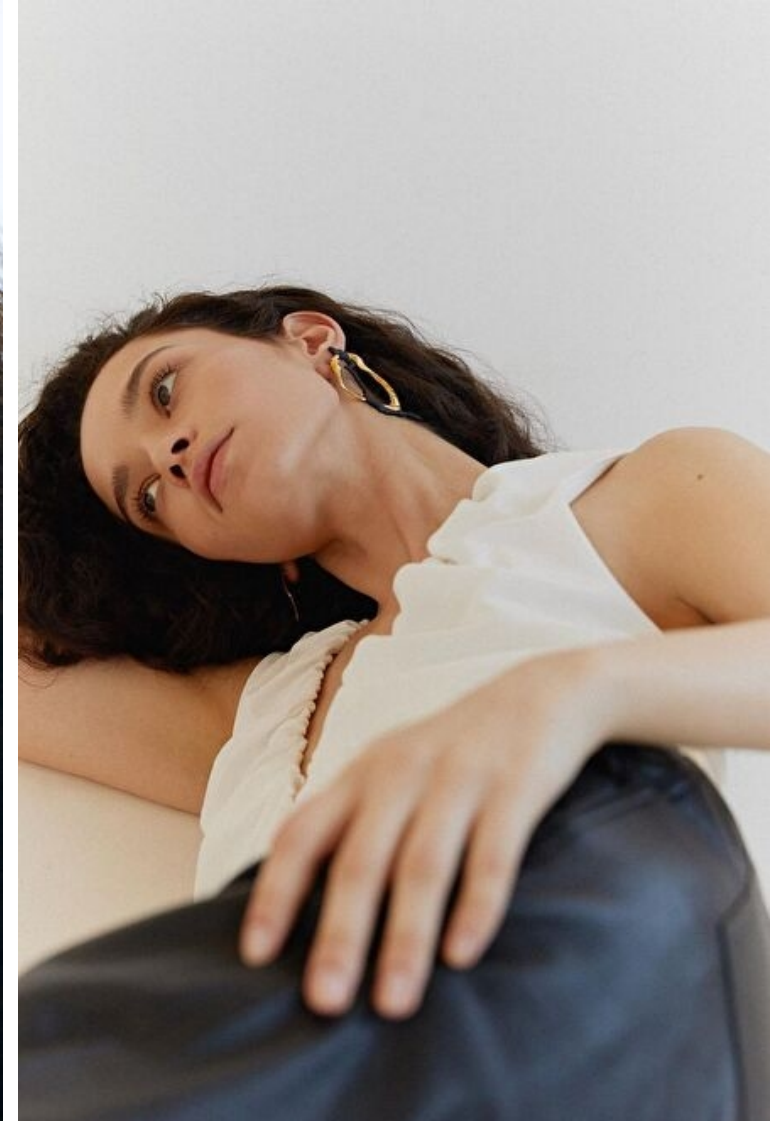

Anna Olis

Height 177cm / 5' 9.5"

Bust 75cm / 29.5"

Waist 60cm / 23.5"

Hips 88cm / 34.5"

Shoes EU/US/UK 38 / 7.5 / 5

Eyes Light brown

Hair Brown