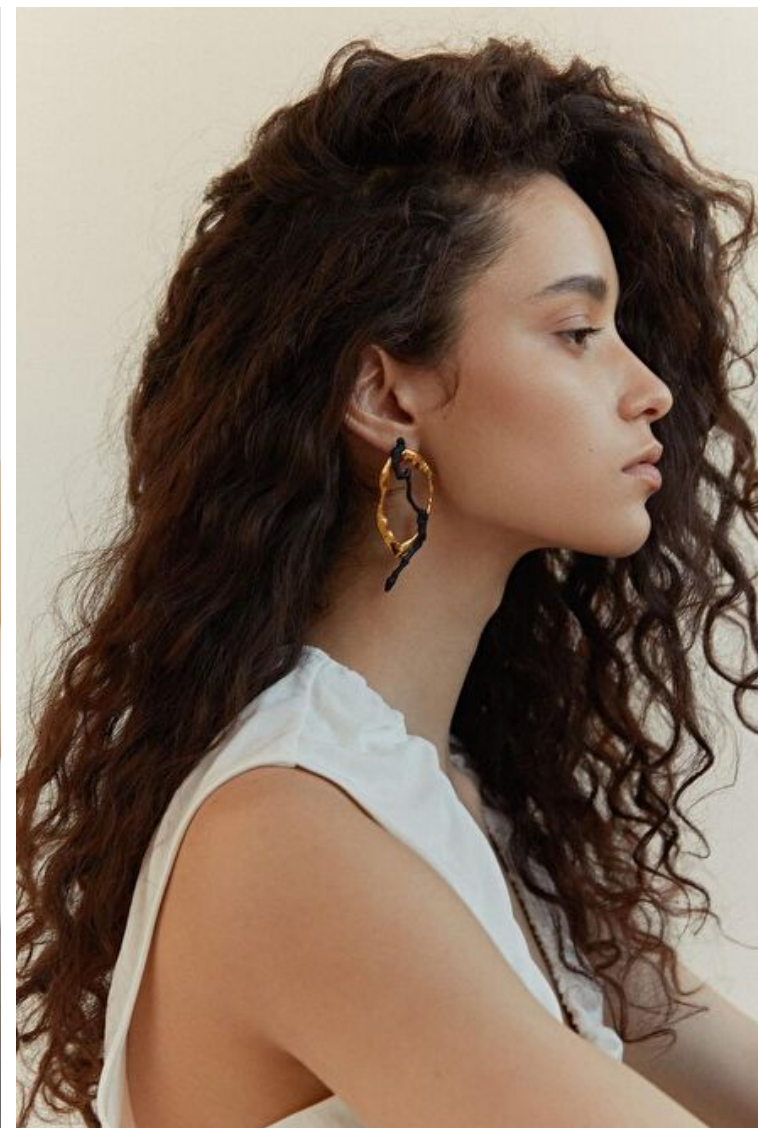

Bust 75cm / 29.5"

Waist 60cm / 23.5"

Hips 88cm / 34.5"

Shoes EU/US/UK 38 / 7.5 / 5

Eyes Light brown

Hair Brown

Select

MODEL MANAGEMENT