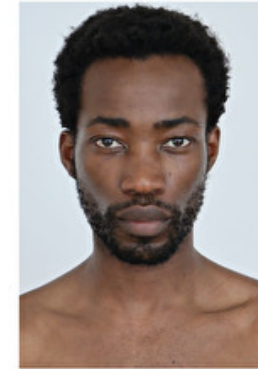

Height 187cm / 6' 1.5"

Chest 87cm / 34.5"

Waist 71cm / 28"

Hips 88cm / 34.5"

Shoes EU/US/UK 43 / 10.5 / 9

Eyes Brown

Hair Black

Suit size 48cm / 38"

Select

MODEL MANAGEMENT

ANNAEL FILA

HEIGHT 187CM BUST 87CM WAIST 71CM HIPS 88CM EYES BROWN HAIR BLACK

182 RUE DE RIVOLI, 75001, PARIS
TEL: + 33 (0) 1 40 20 15 15