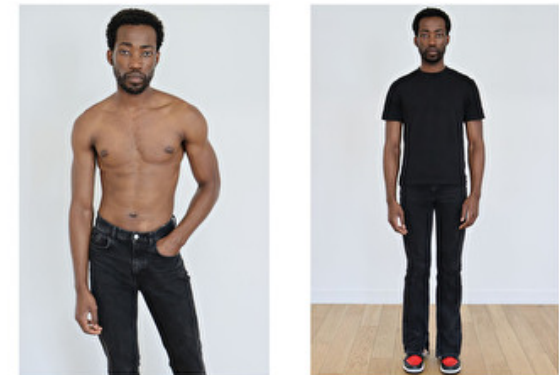

Select

MODEL MANAGEMENT