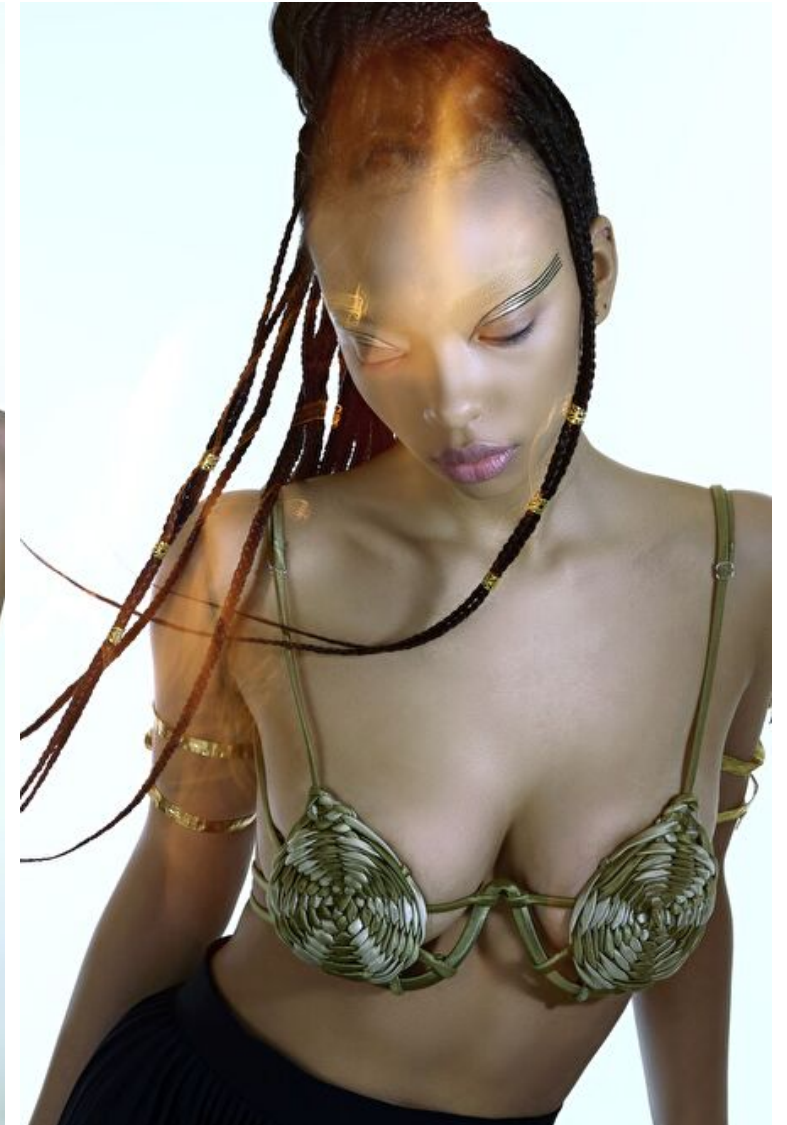

Bust 89cm / 35"

Waist 61cm / 24"

Hips 90cm / 35.5"

Shoes EU/US/UK 40 / 9 / 7

Eyes Dark brown

Hair Dark brown

Select

MODEL MANAGEMENT