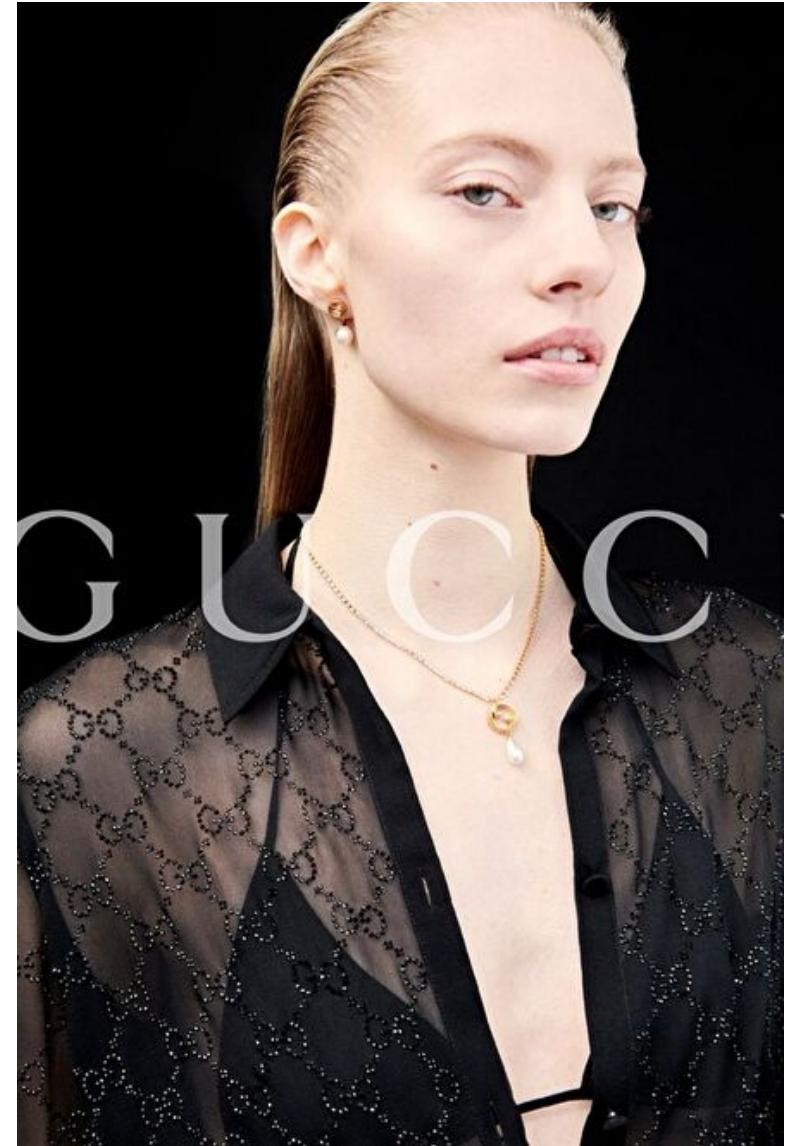

Bust 77cm / 30.5"

Waist 61cm / 24"

Hips 89cm / 35"

Shoes EU/US/UK 38.5 / 7.5 / 5

Eyes Blue green

Hair Blond

Cup A/B

ANNIE ARNANDER