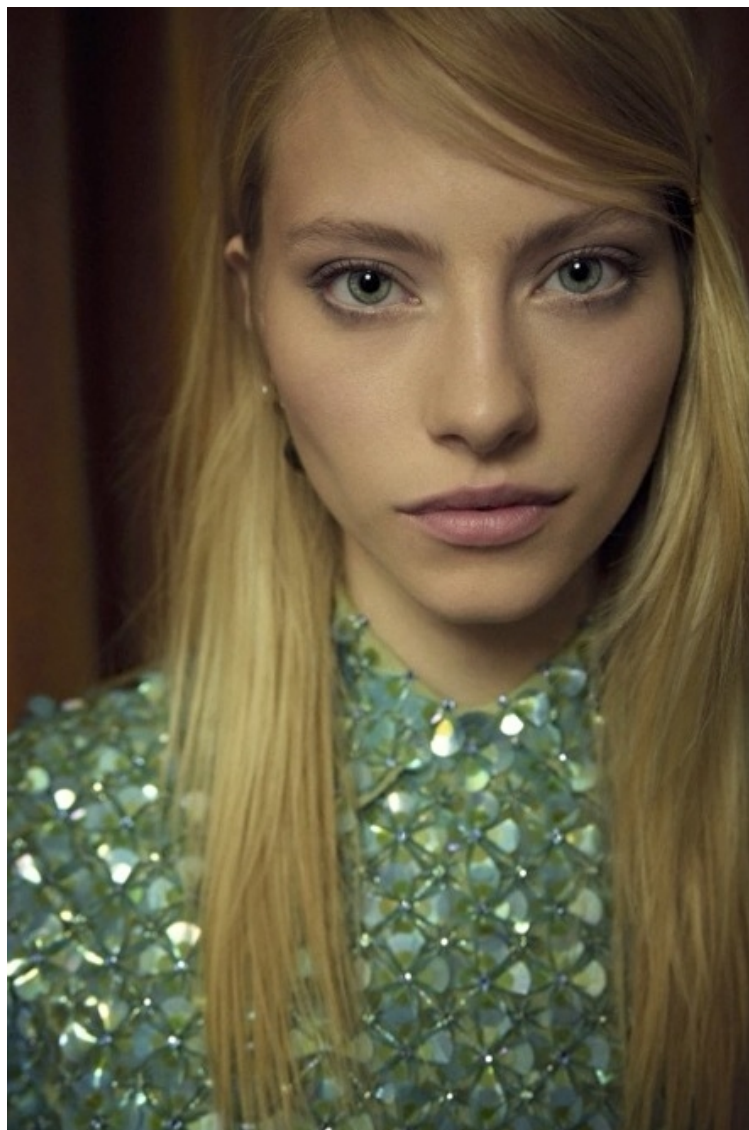

ANNIE ARNANDER

Height 177cm / 5' 9.5"

Bust 77cm / 30.5"

Waist 61cm / 24"

Hips 89cm / 35"

Shoes EU/US/UK 38.5 / 7.5 / 5

Eyes Blue green

Hair Blond

Cup A/B